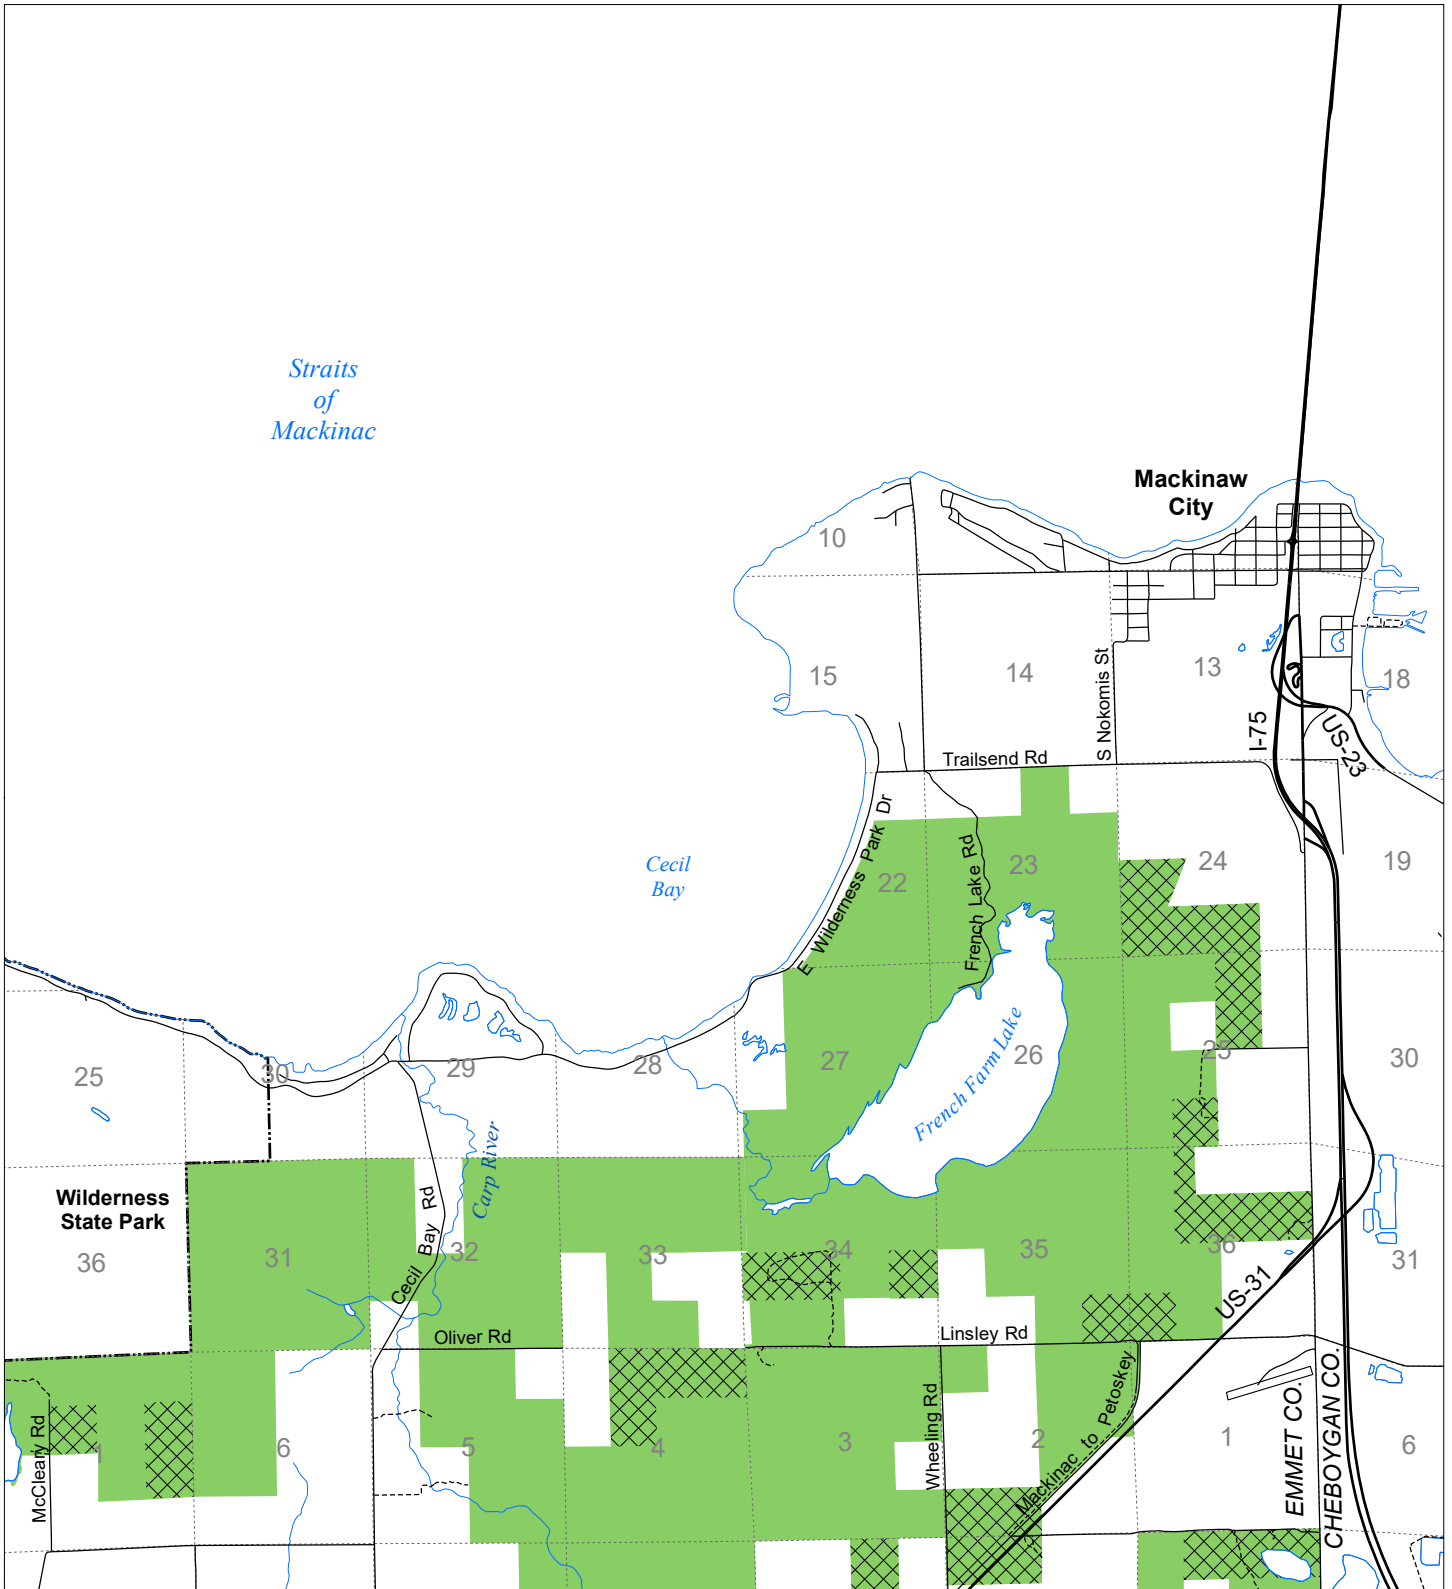

Fuelwood Collection
 Emmet County
T39N, R04W

- State land open to fuelwood collection
- State land closed to fuelwood collection

Effective: April 1, 2019

Date: 03/07/2019