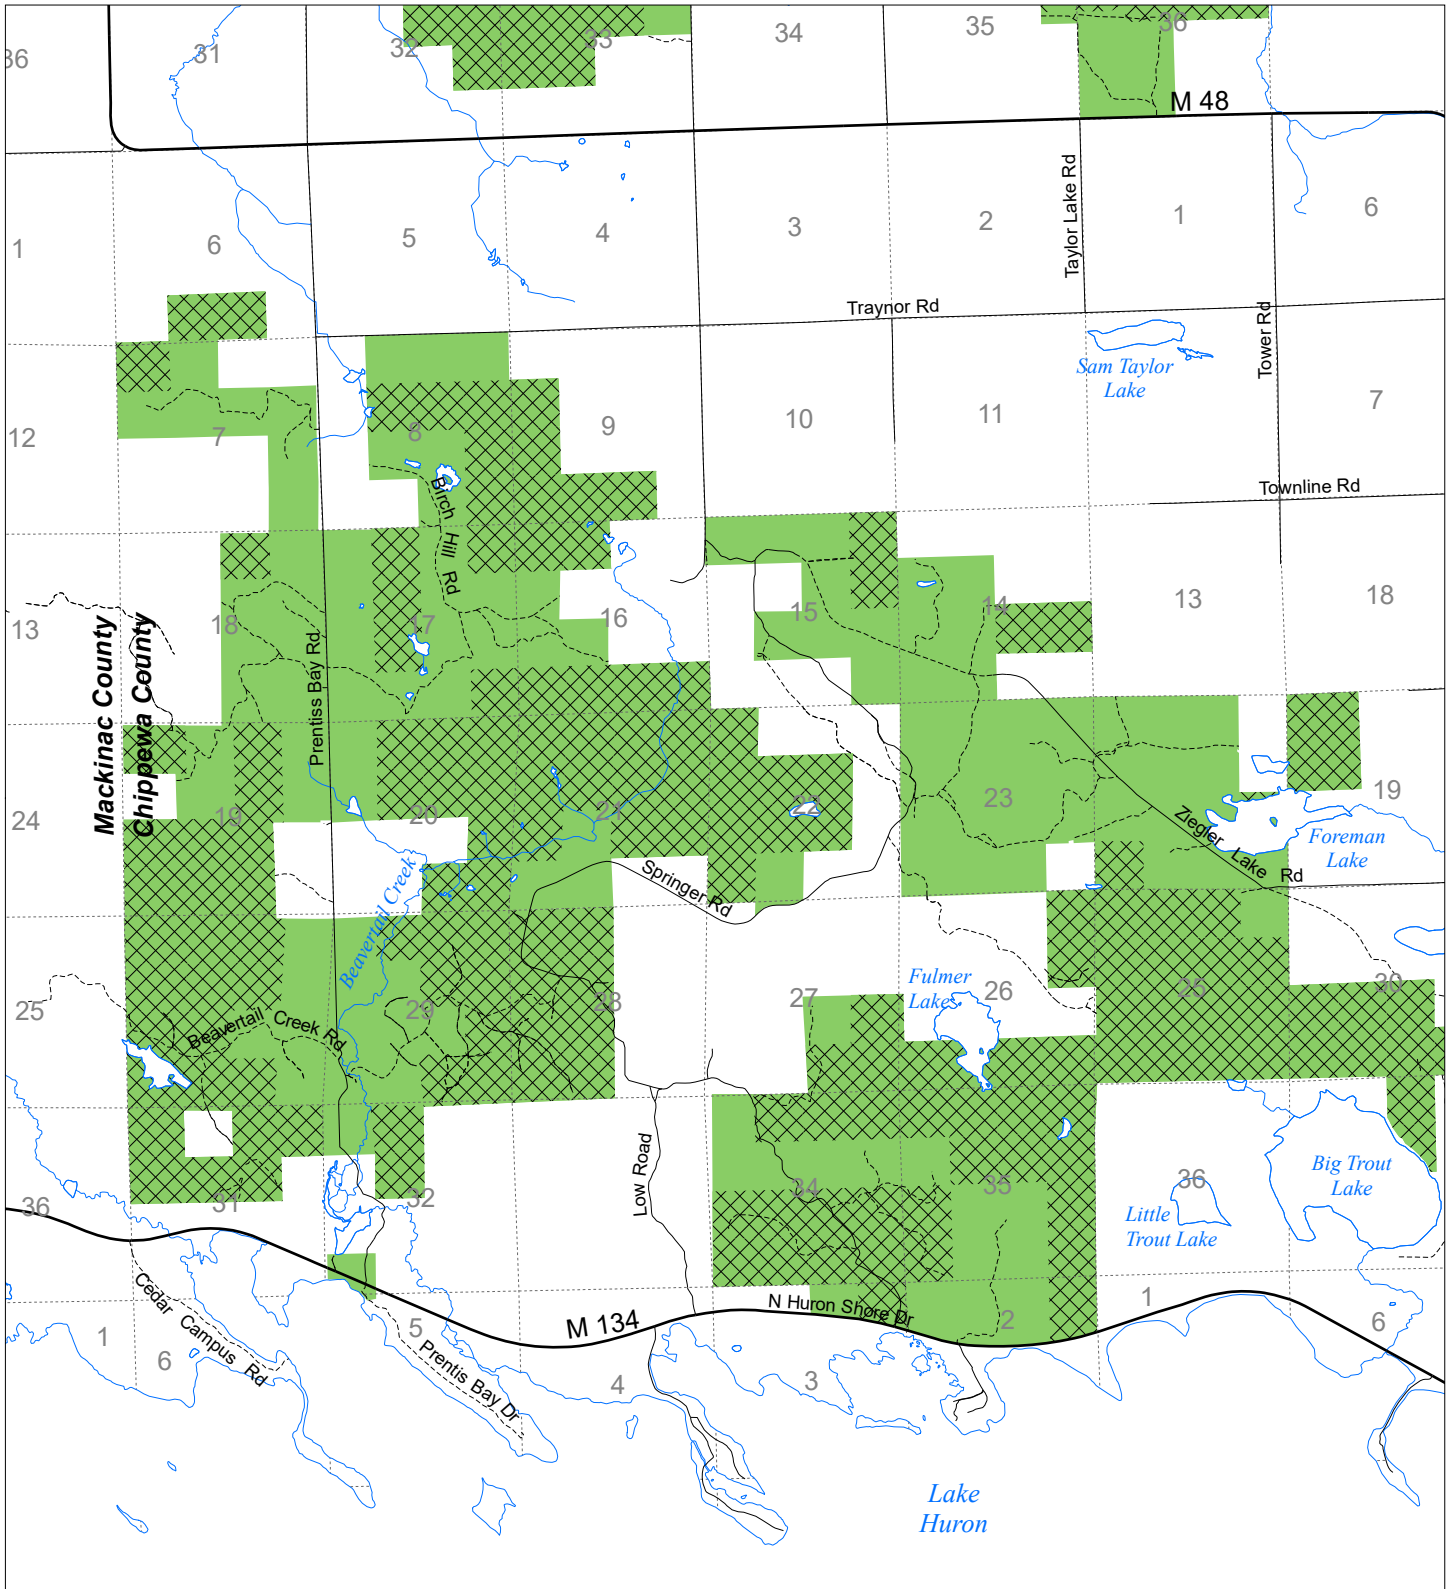

Fuelwood Collection  
Chippewa County  
T42N, R02E

- State land open to fuelwood collection
- State land closed to fuelwood collection

Effective: April 1, 2019