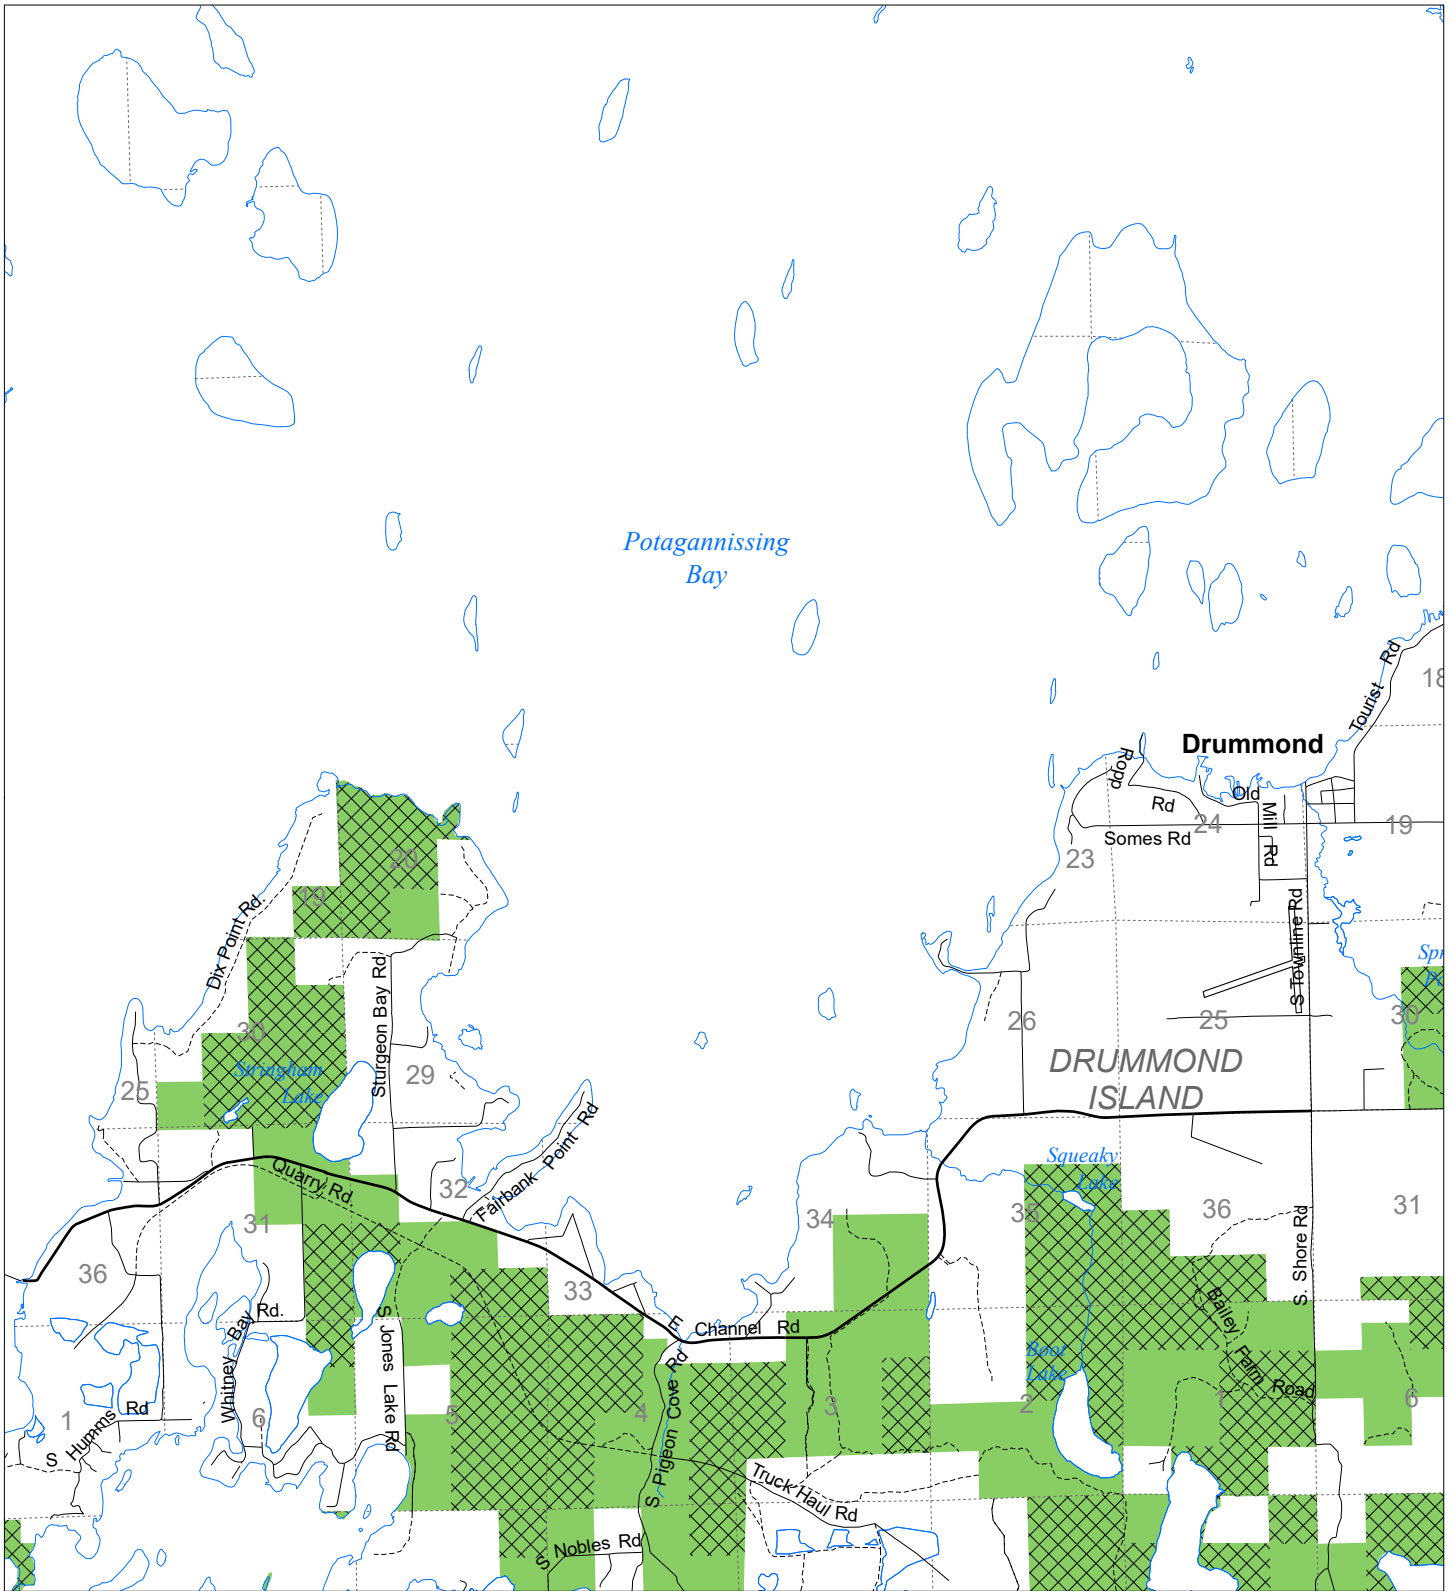

Fuelwood Collection
 Drummond Island, Chippewa County
T42N, R05E

- State land open to fuelwood collection
- State land closed to fuelwood collection

Effective: April 1, 2019