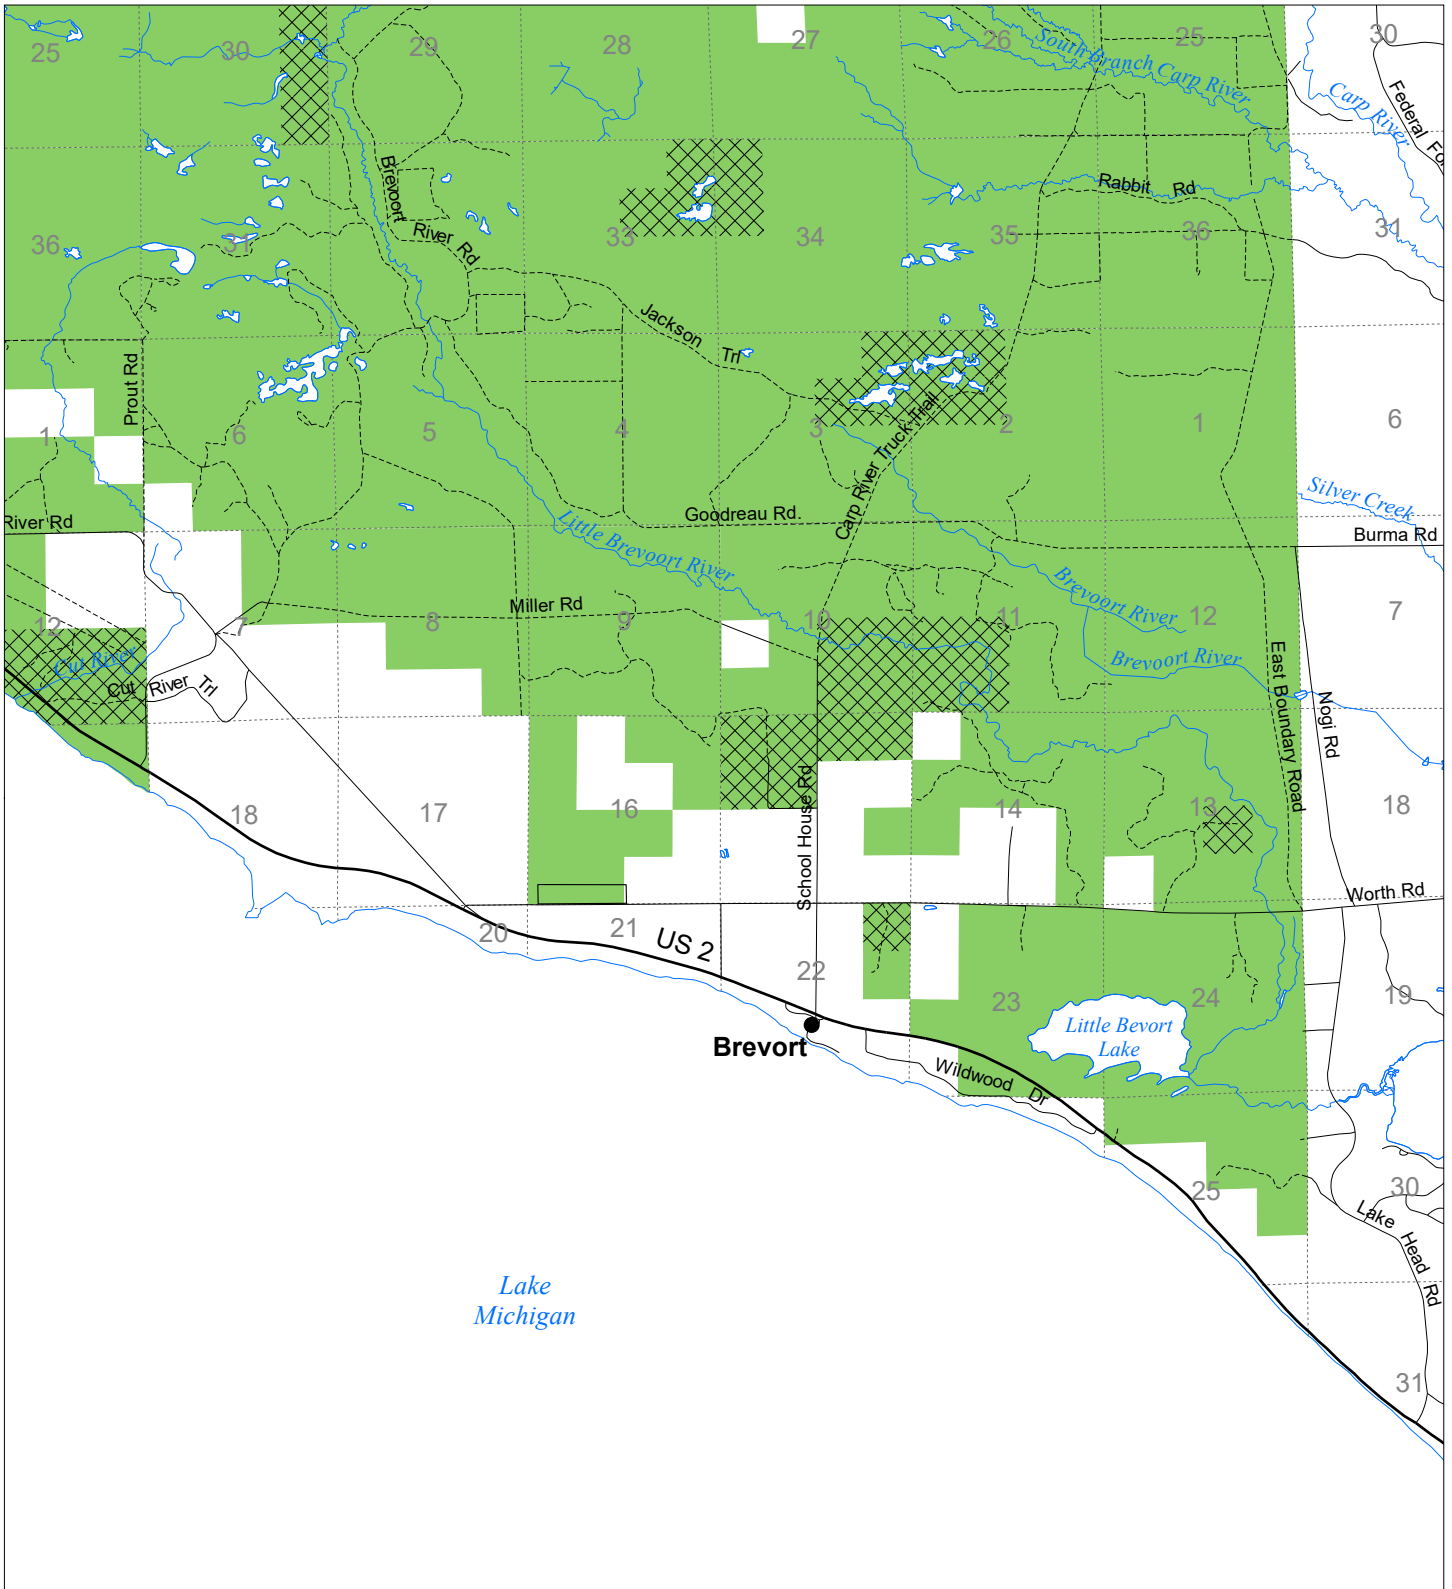

Fuelwood Collection
Mackinac County
T42N, R06W

- State land open to fuelwood collection
- State land closed to fuelwood collection

Effective: April 1, 2019