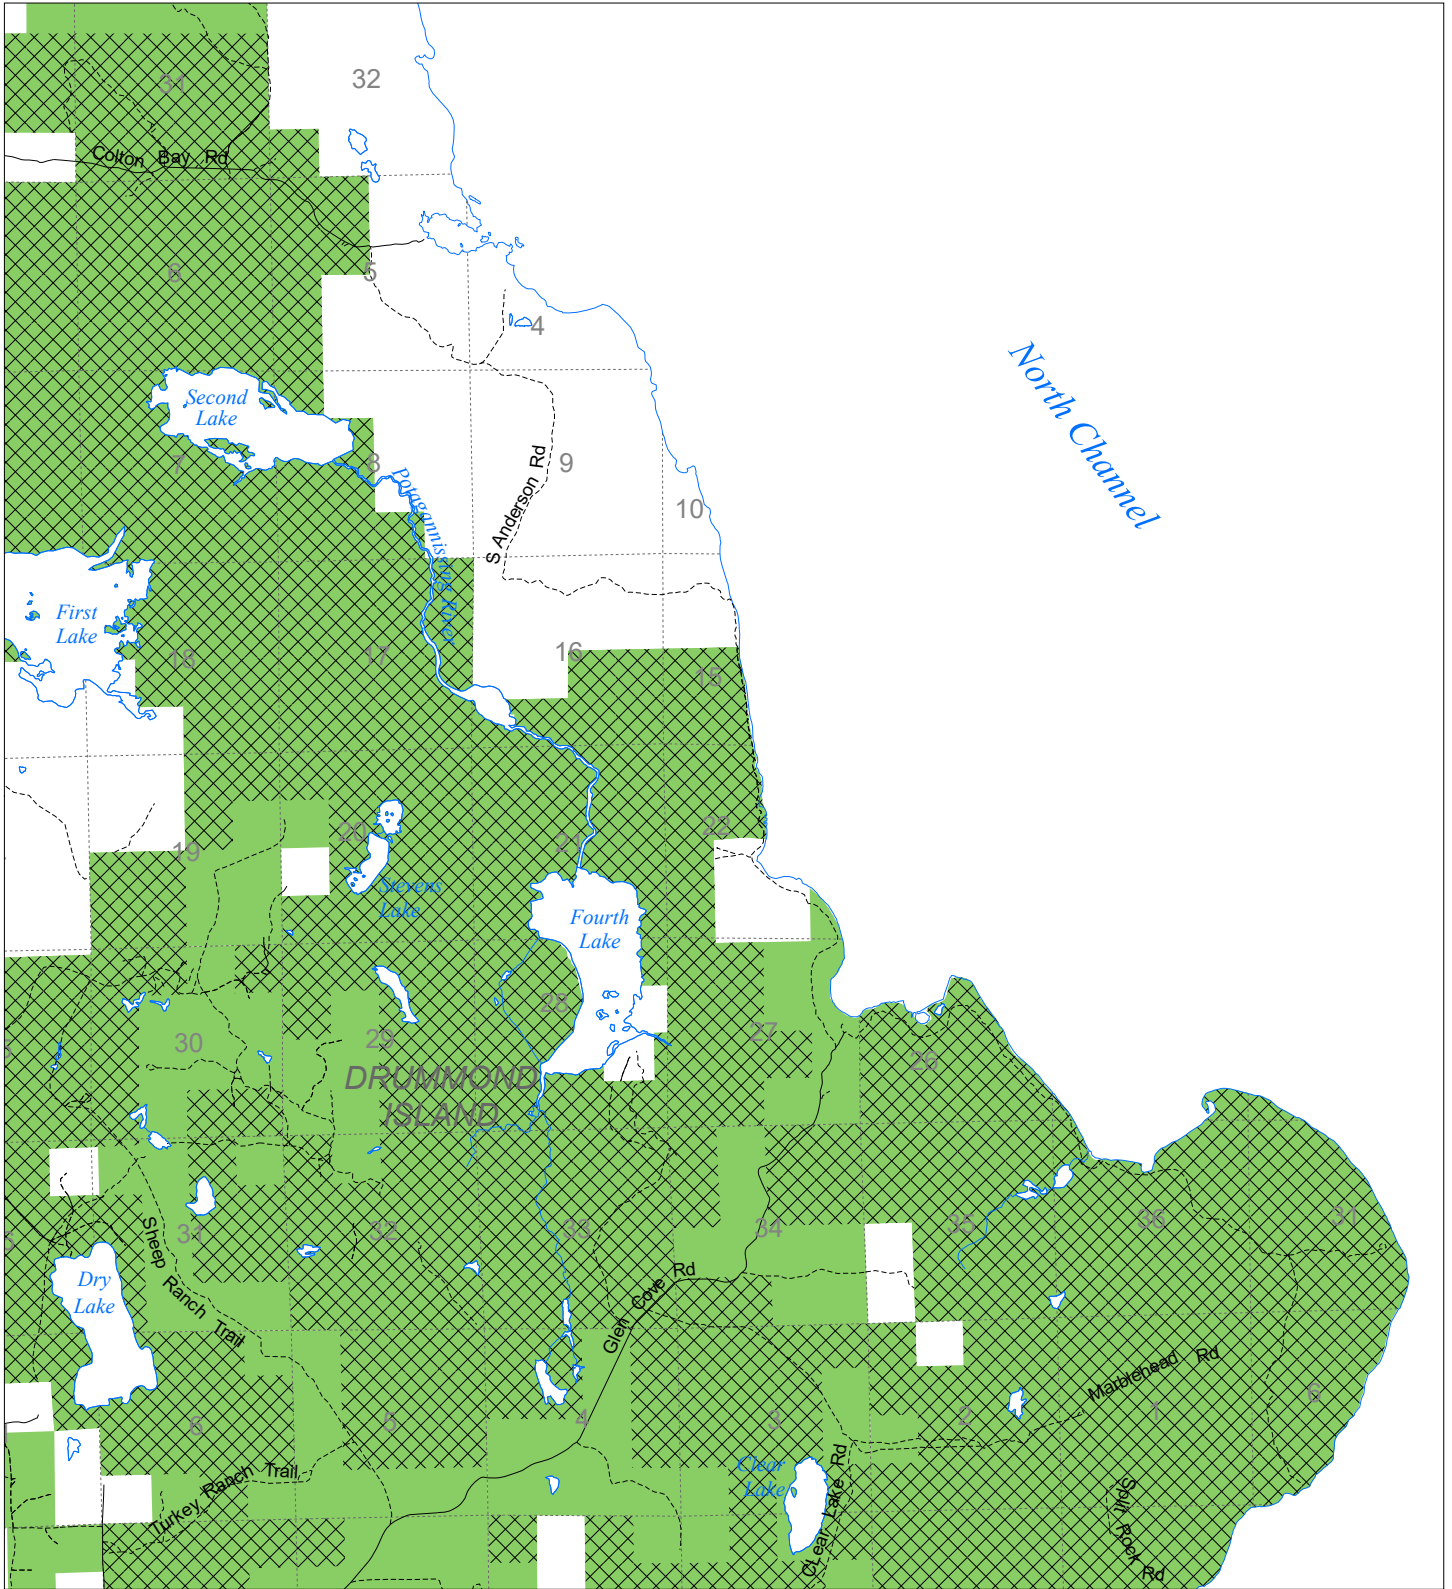

Fuelwood Collection
Drummond Island, Chippewa County
T42N, R07E

-  State land open to fuelwood collection
-  State land closed to fuelwood collection

Effective: April 1, 2019

Date: 03/05/2019