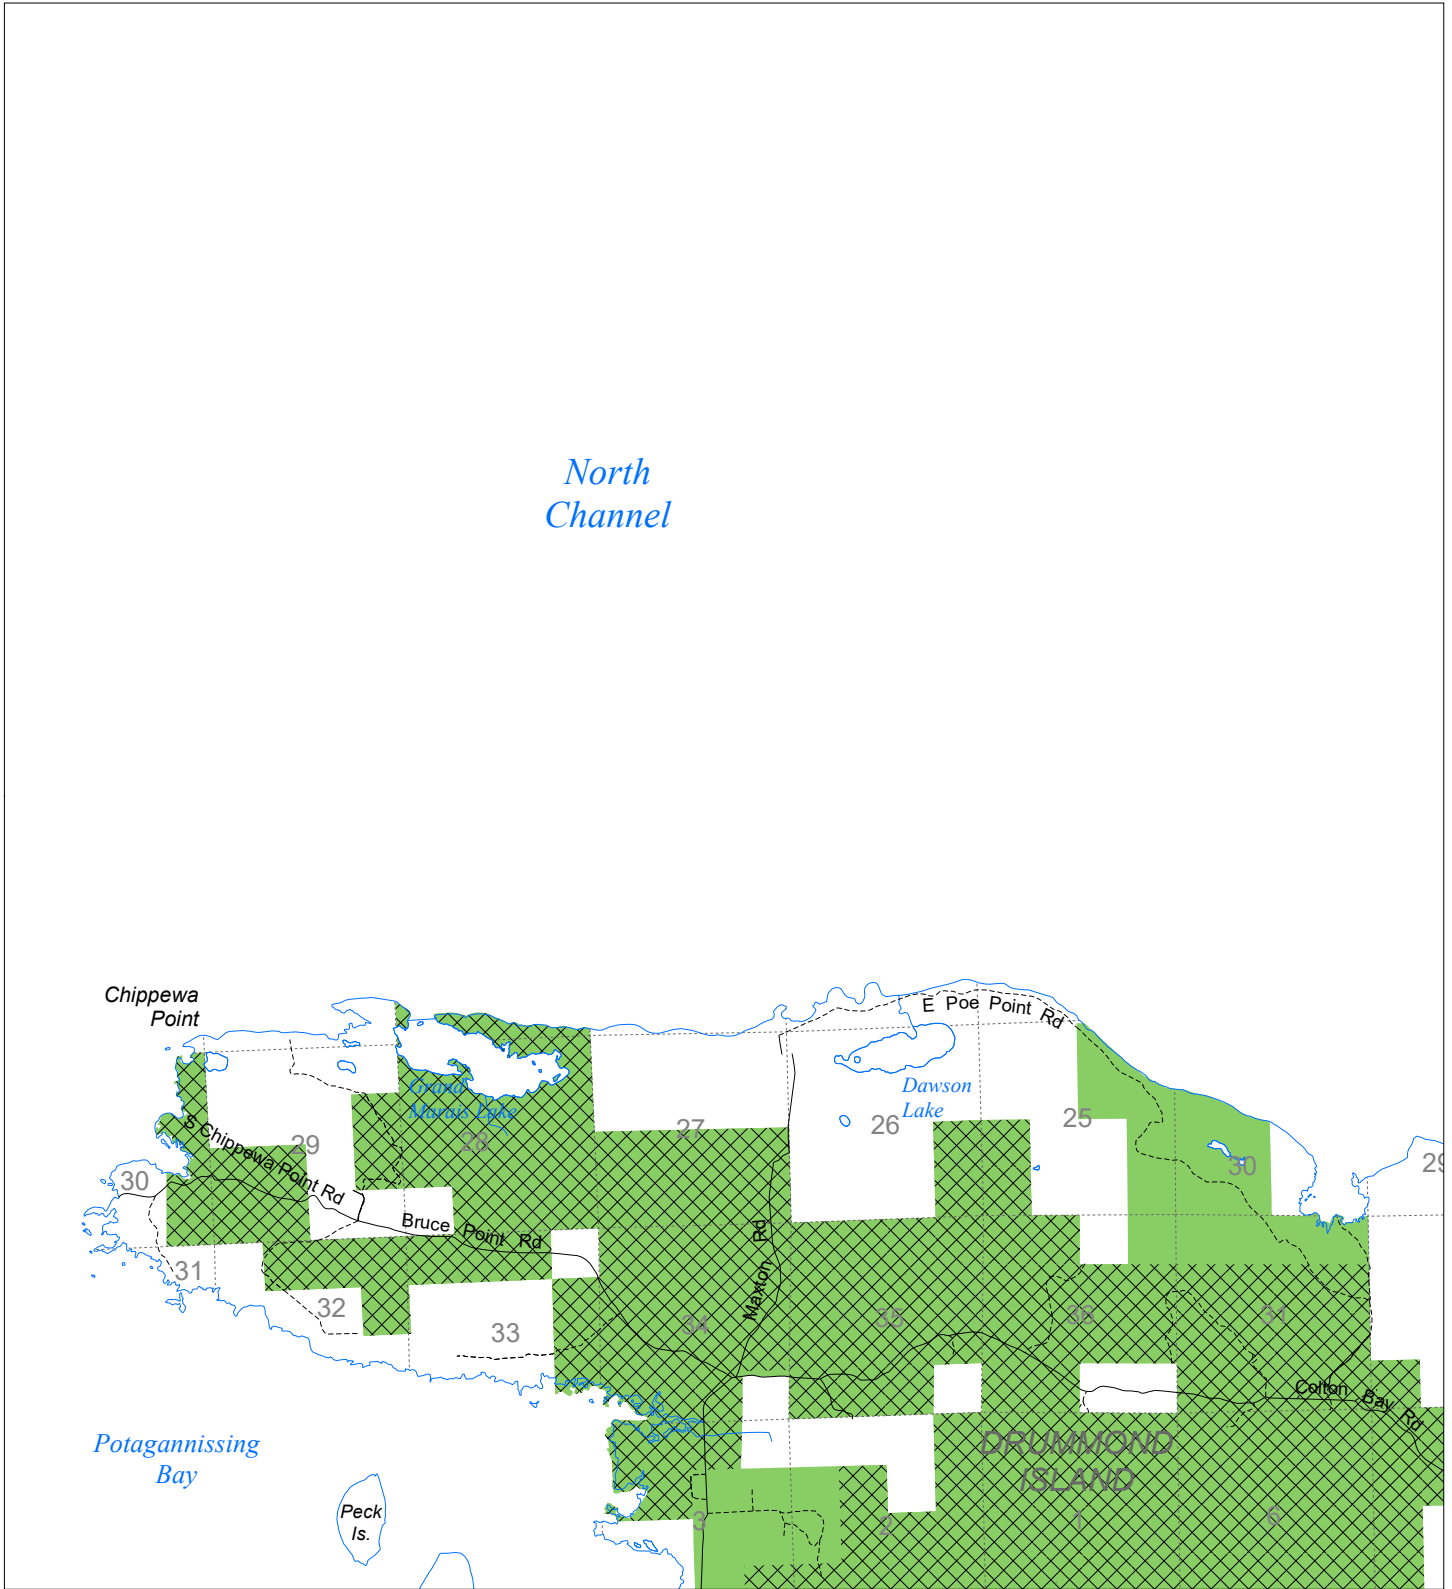

Fuelwood Collection
Drummond Island, Chippewa County
T43N, R06E

-  State land open to fuelwood collection
-  State land closed to fuelwood collection

Effective: April 1, 2019

Date: 03/05/2019