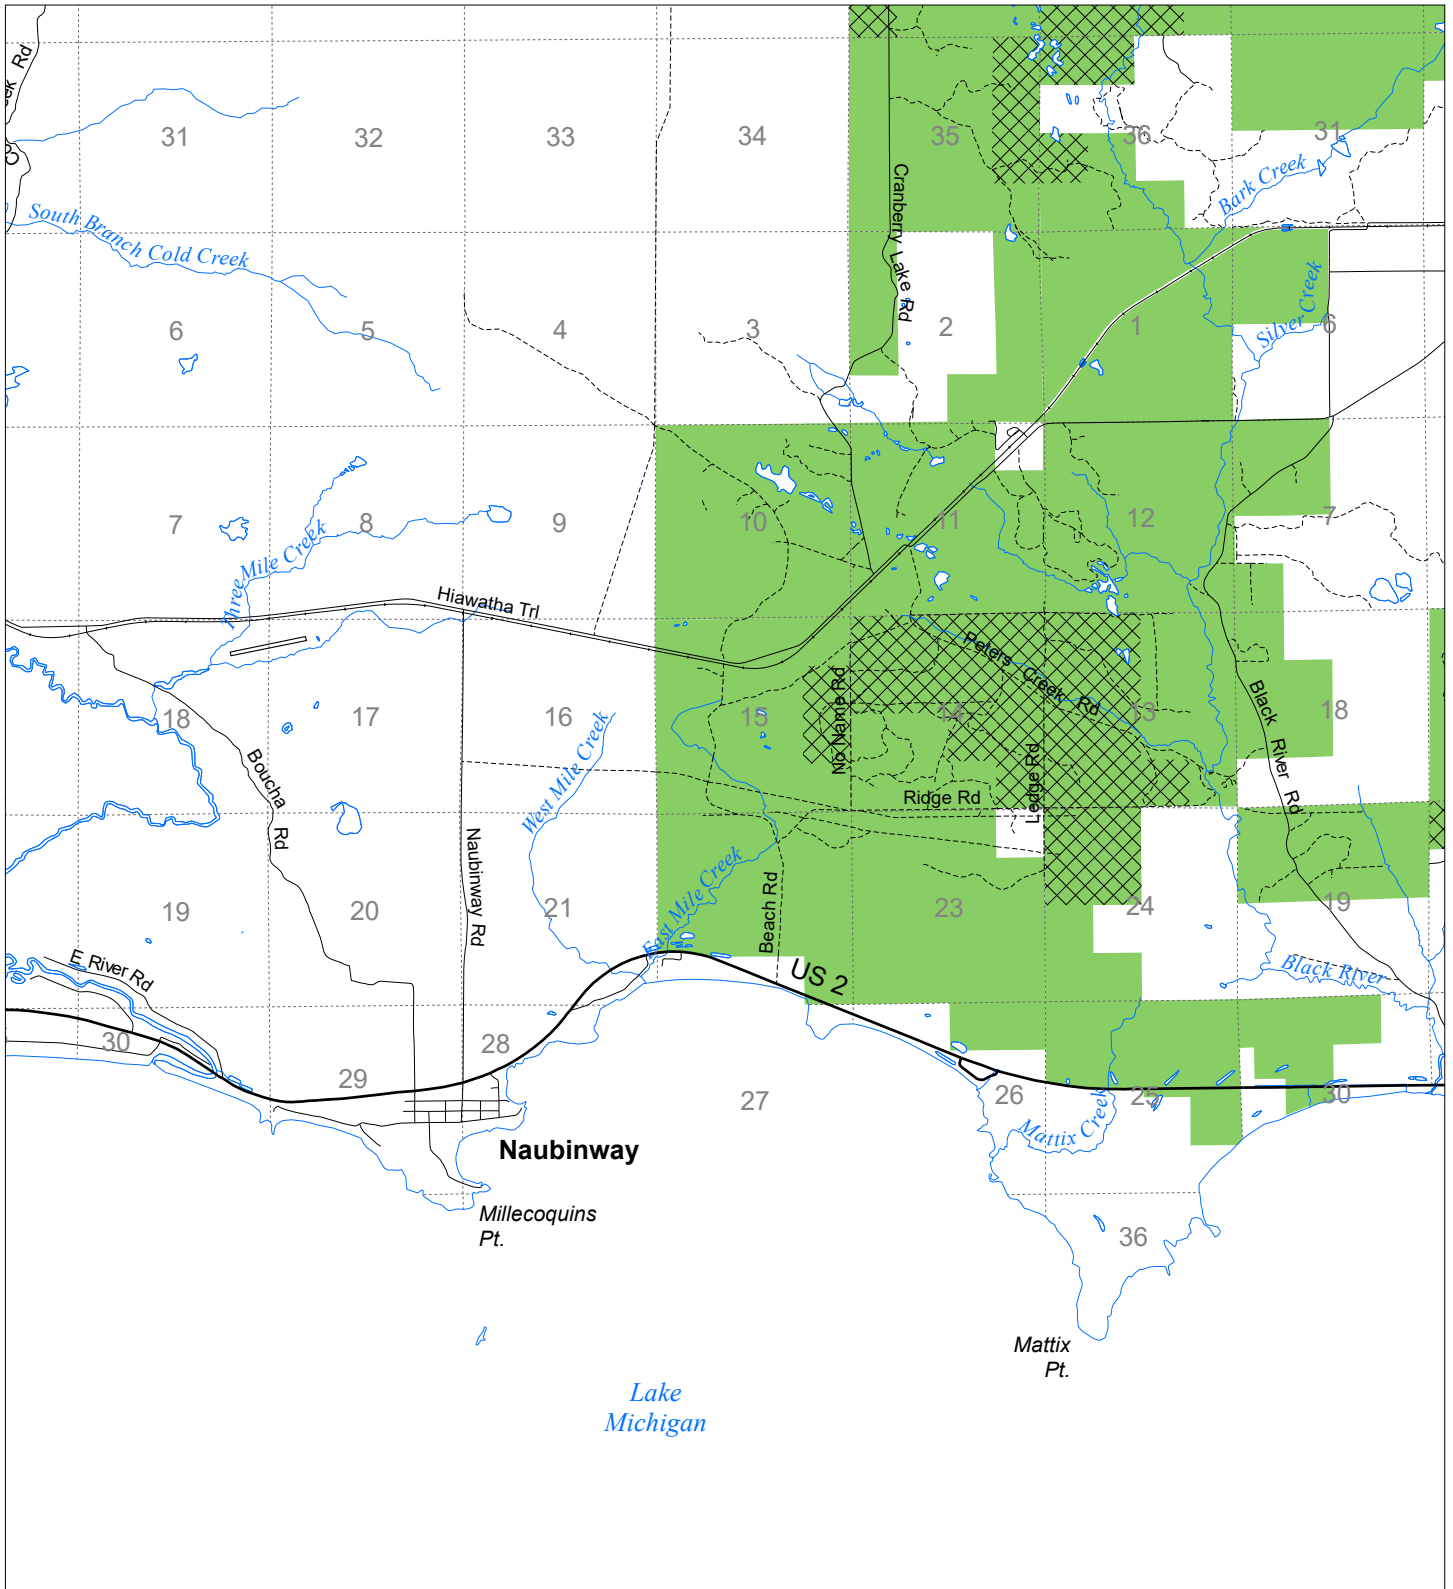

Fuelwood Collection
 Mackinac County
T43N, R09W

- State land open to fuelwood collection
- State land closed to fuelwood collection

Effective: April 1, 2019