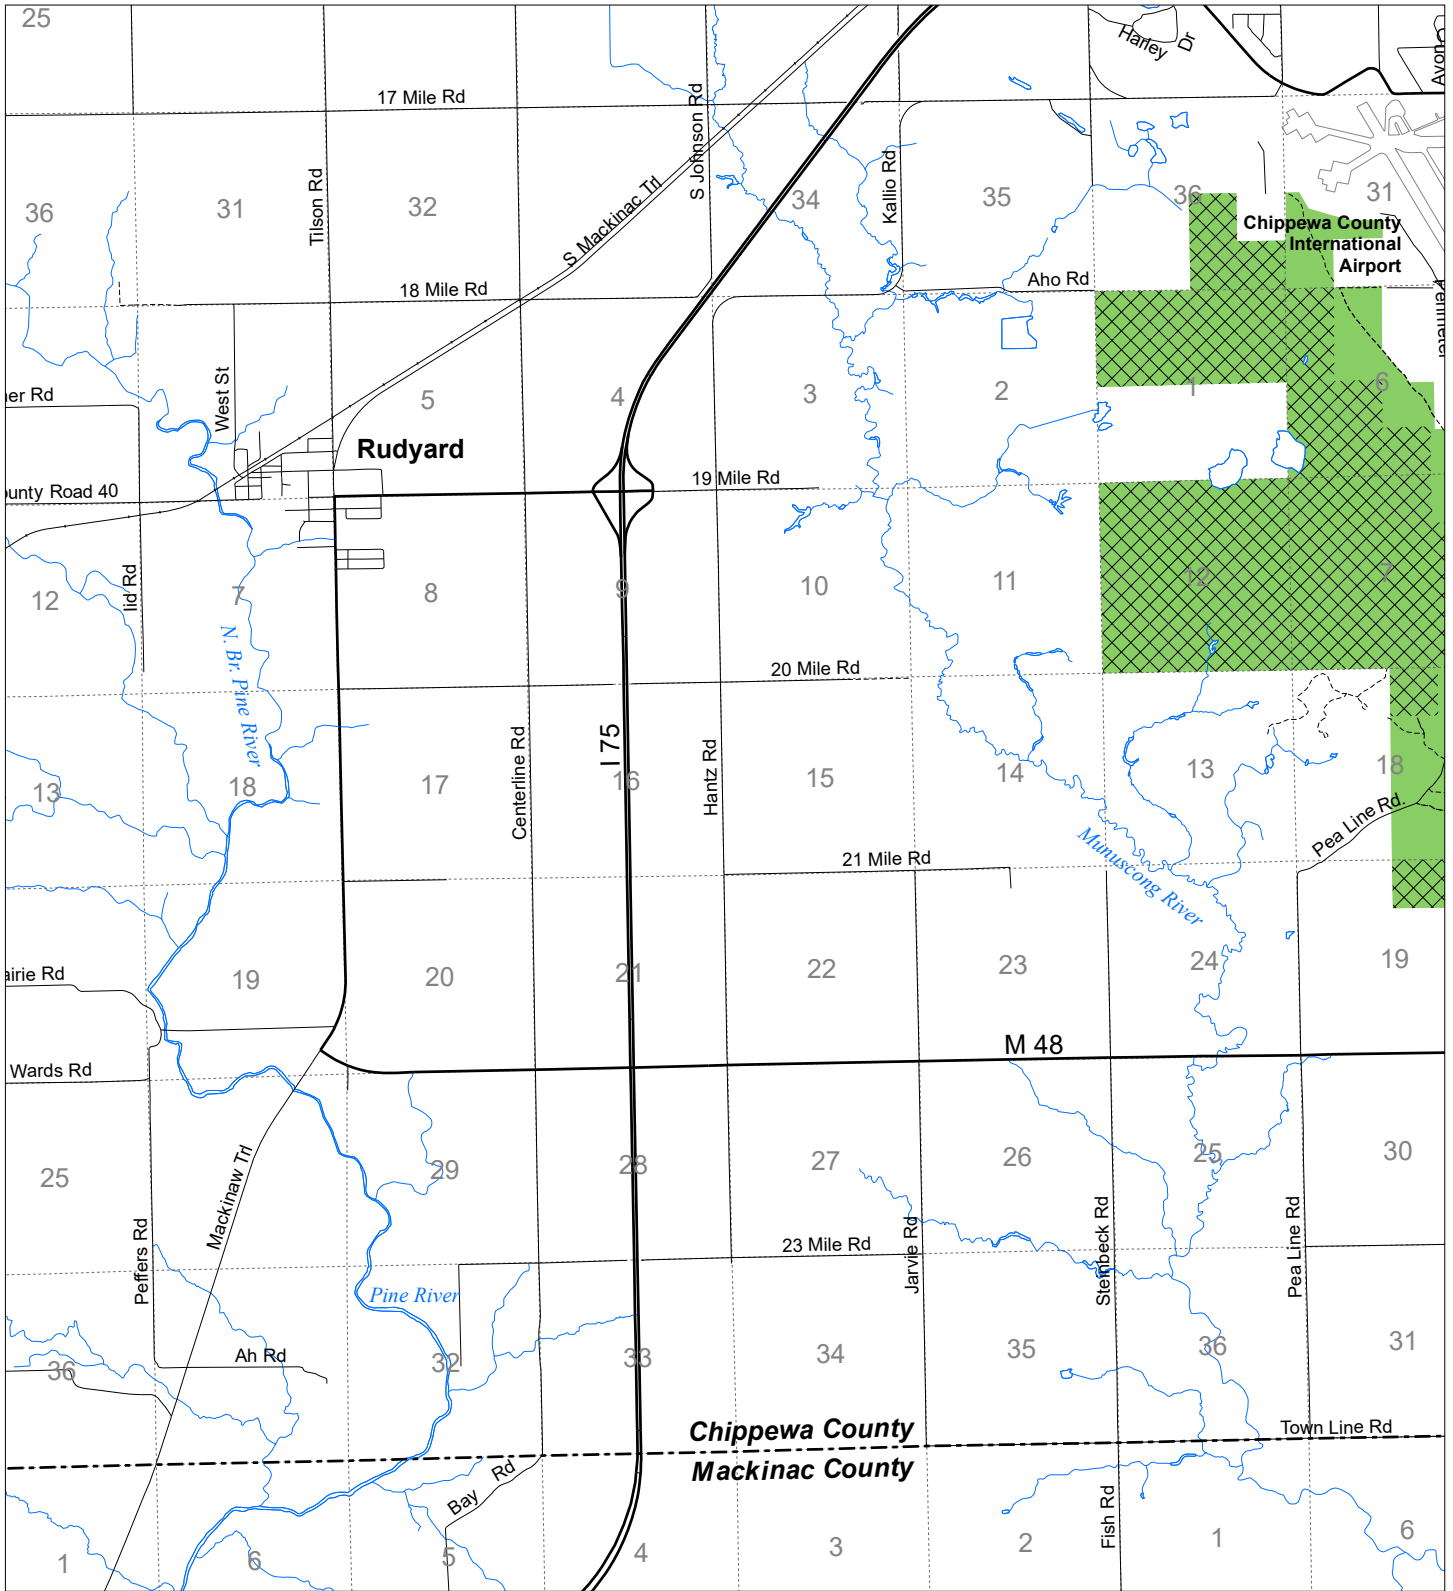

Fuelwood Collection
Chippewa County
T44N, R02W

- State land open to fuelwood collection
- State land closed to fuelwood collection

Effective: April 1, 2019