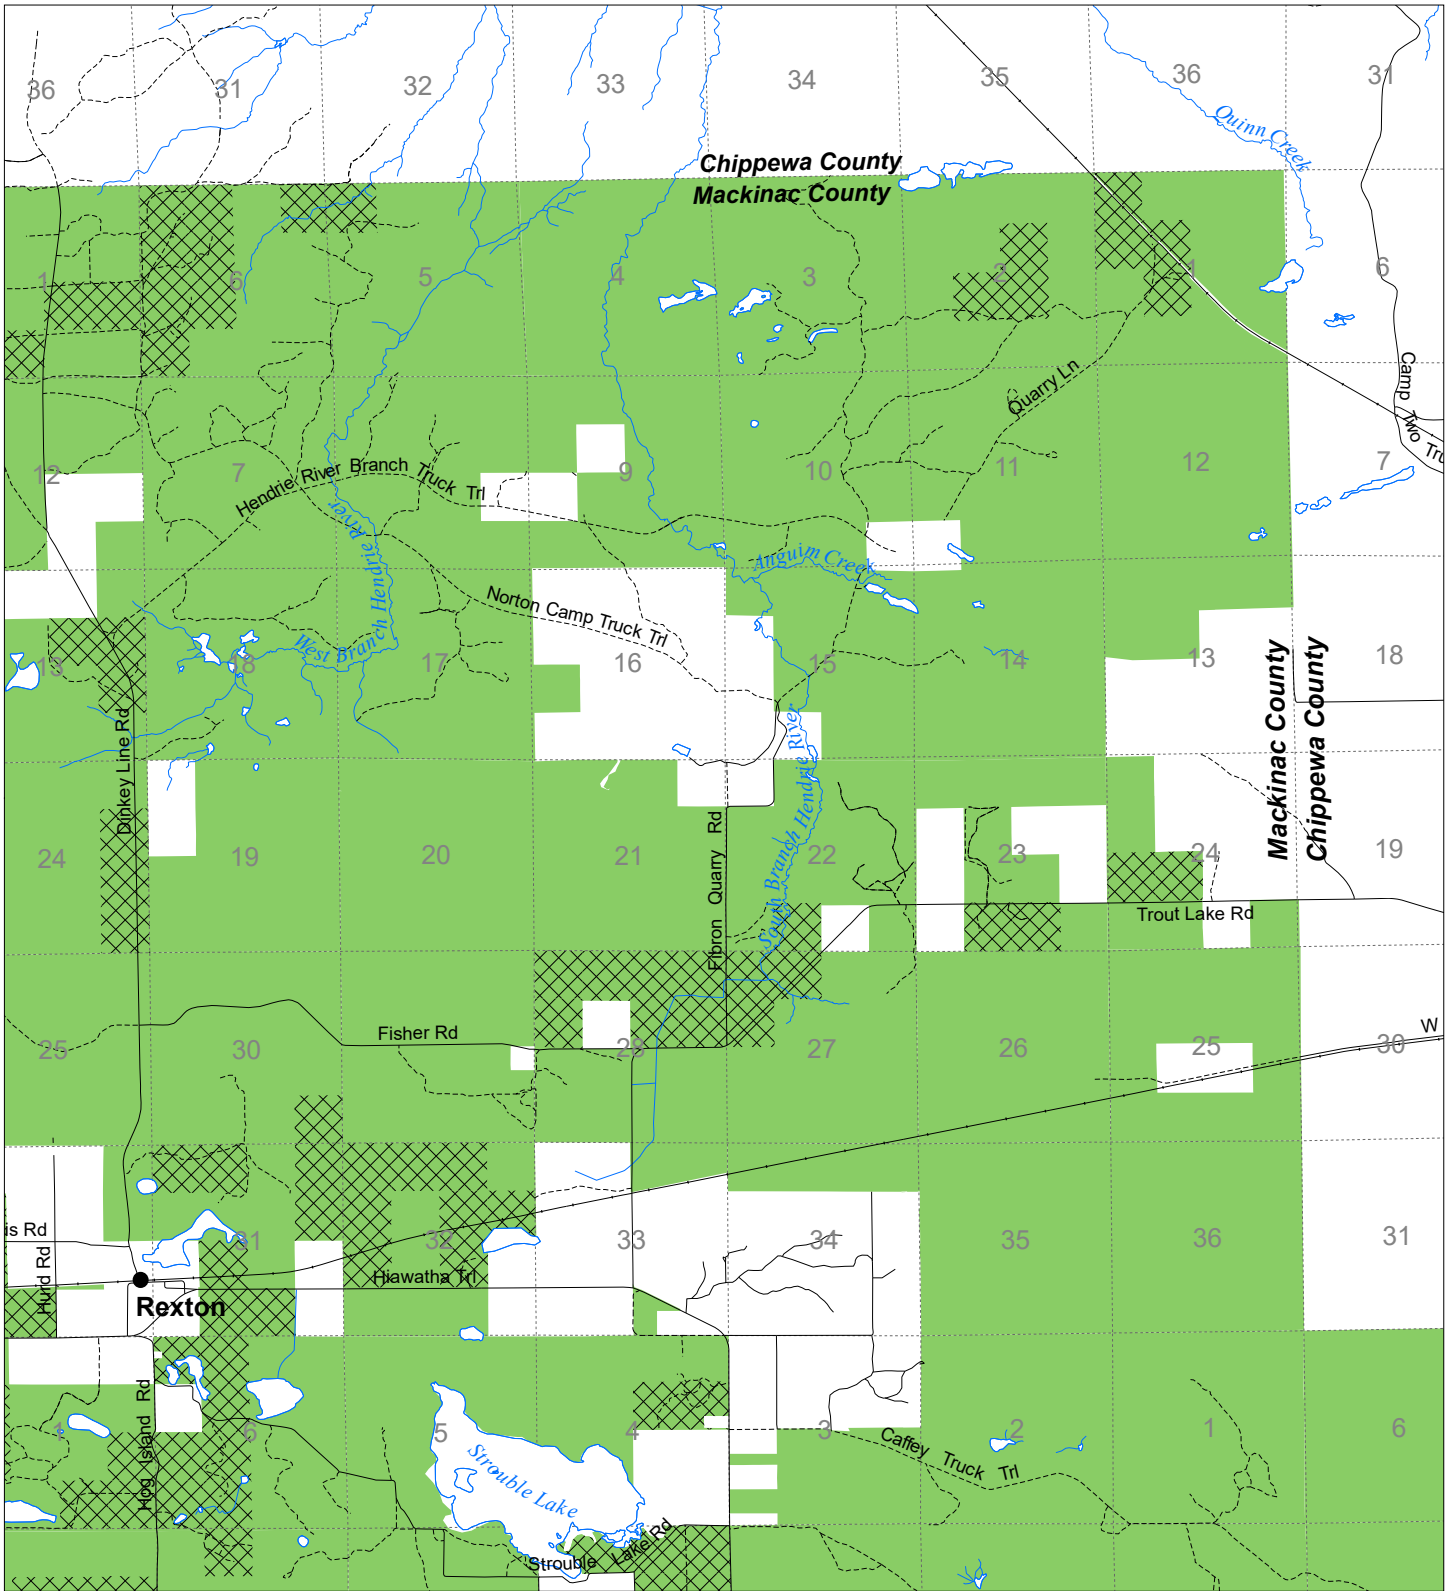

Fuelwood Collection
Mackinac County
T44N, R07W

- State land open to fuelwood collection
- State land closed to fuelwood collection

Effective: April 1, 2019