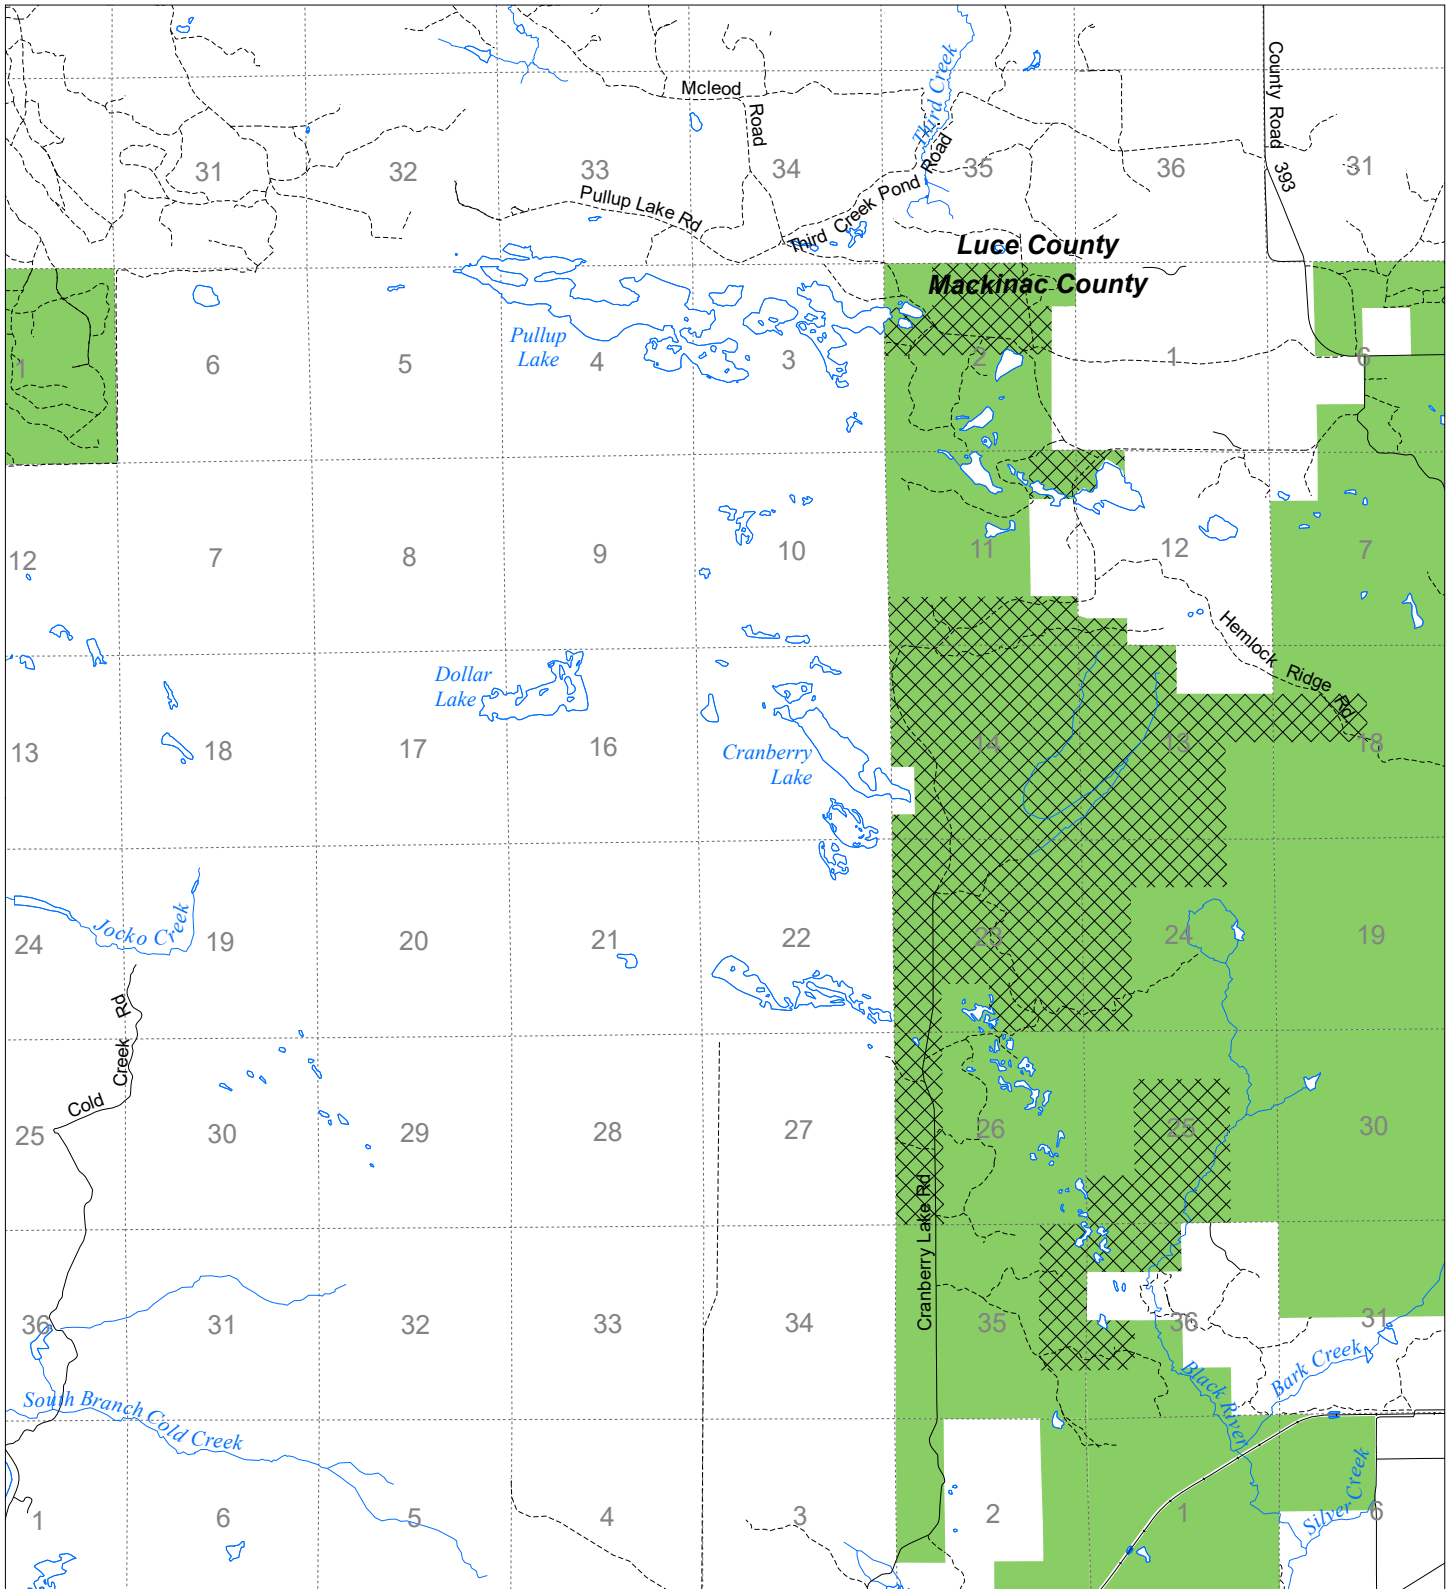

Fuelwood Collection
Mackinac County
T44N, R09W

- State land open to fuelwood collection
- State land closed to fuelwood collection

Effective: April 1, 2019