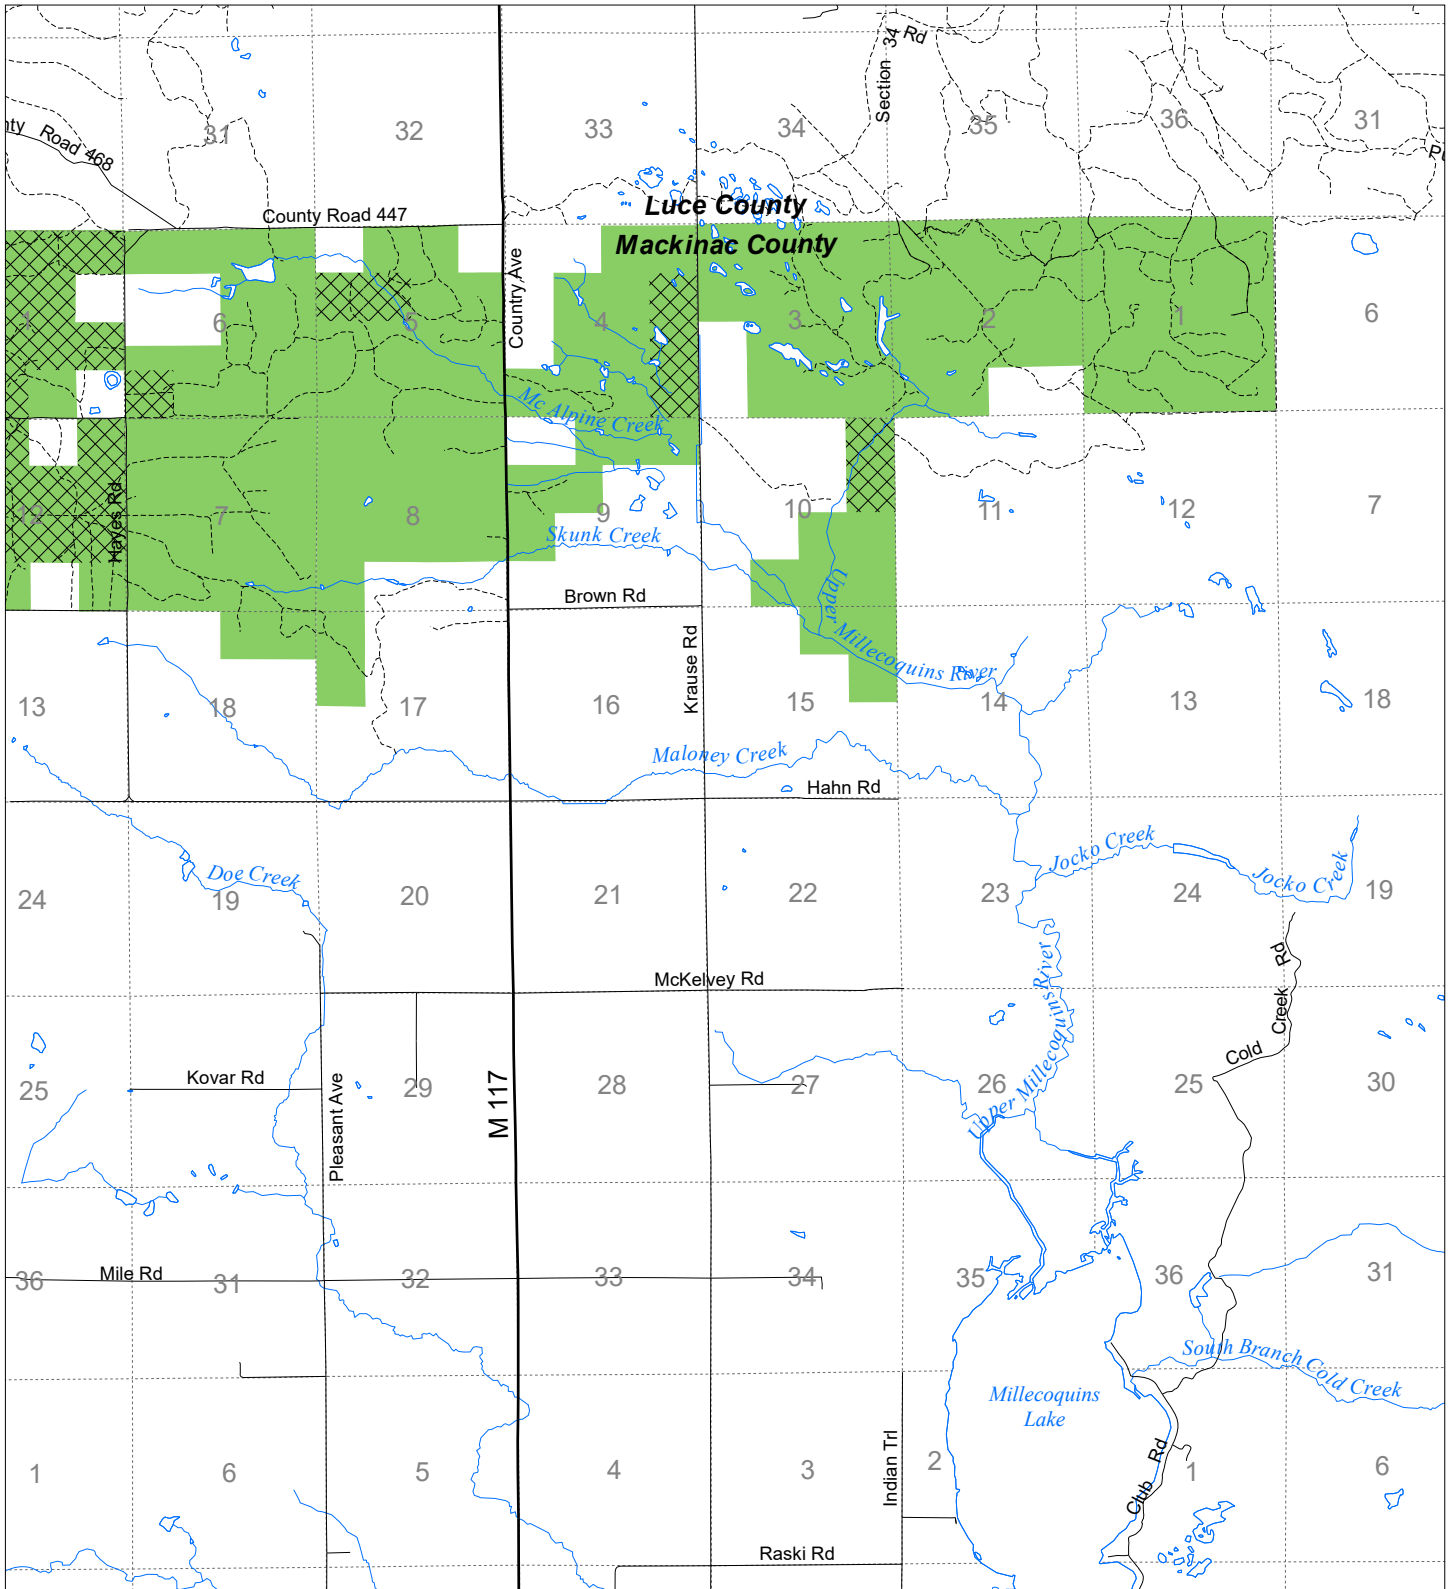

Fuelwood Collection  
Mackinac County  
T44N, R10W

- State land open to fuelwood collection
- State land closed to fuelwood collection

Effective: April 1, 2019