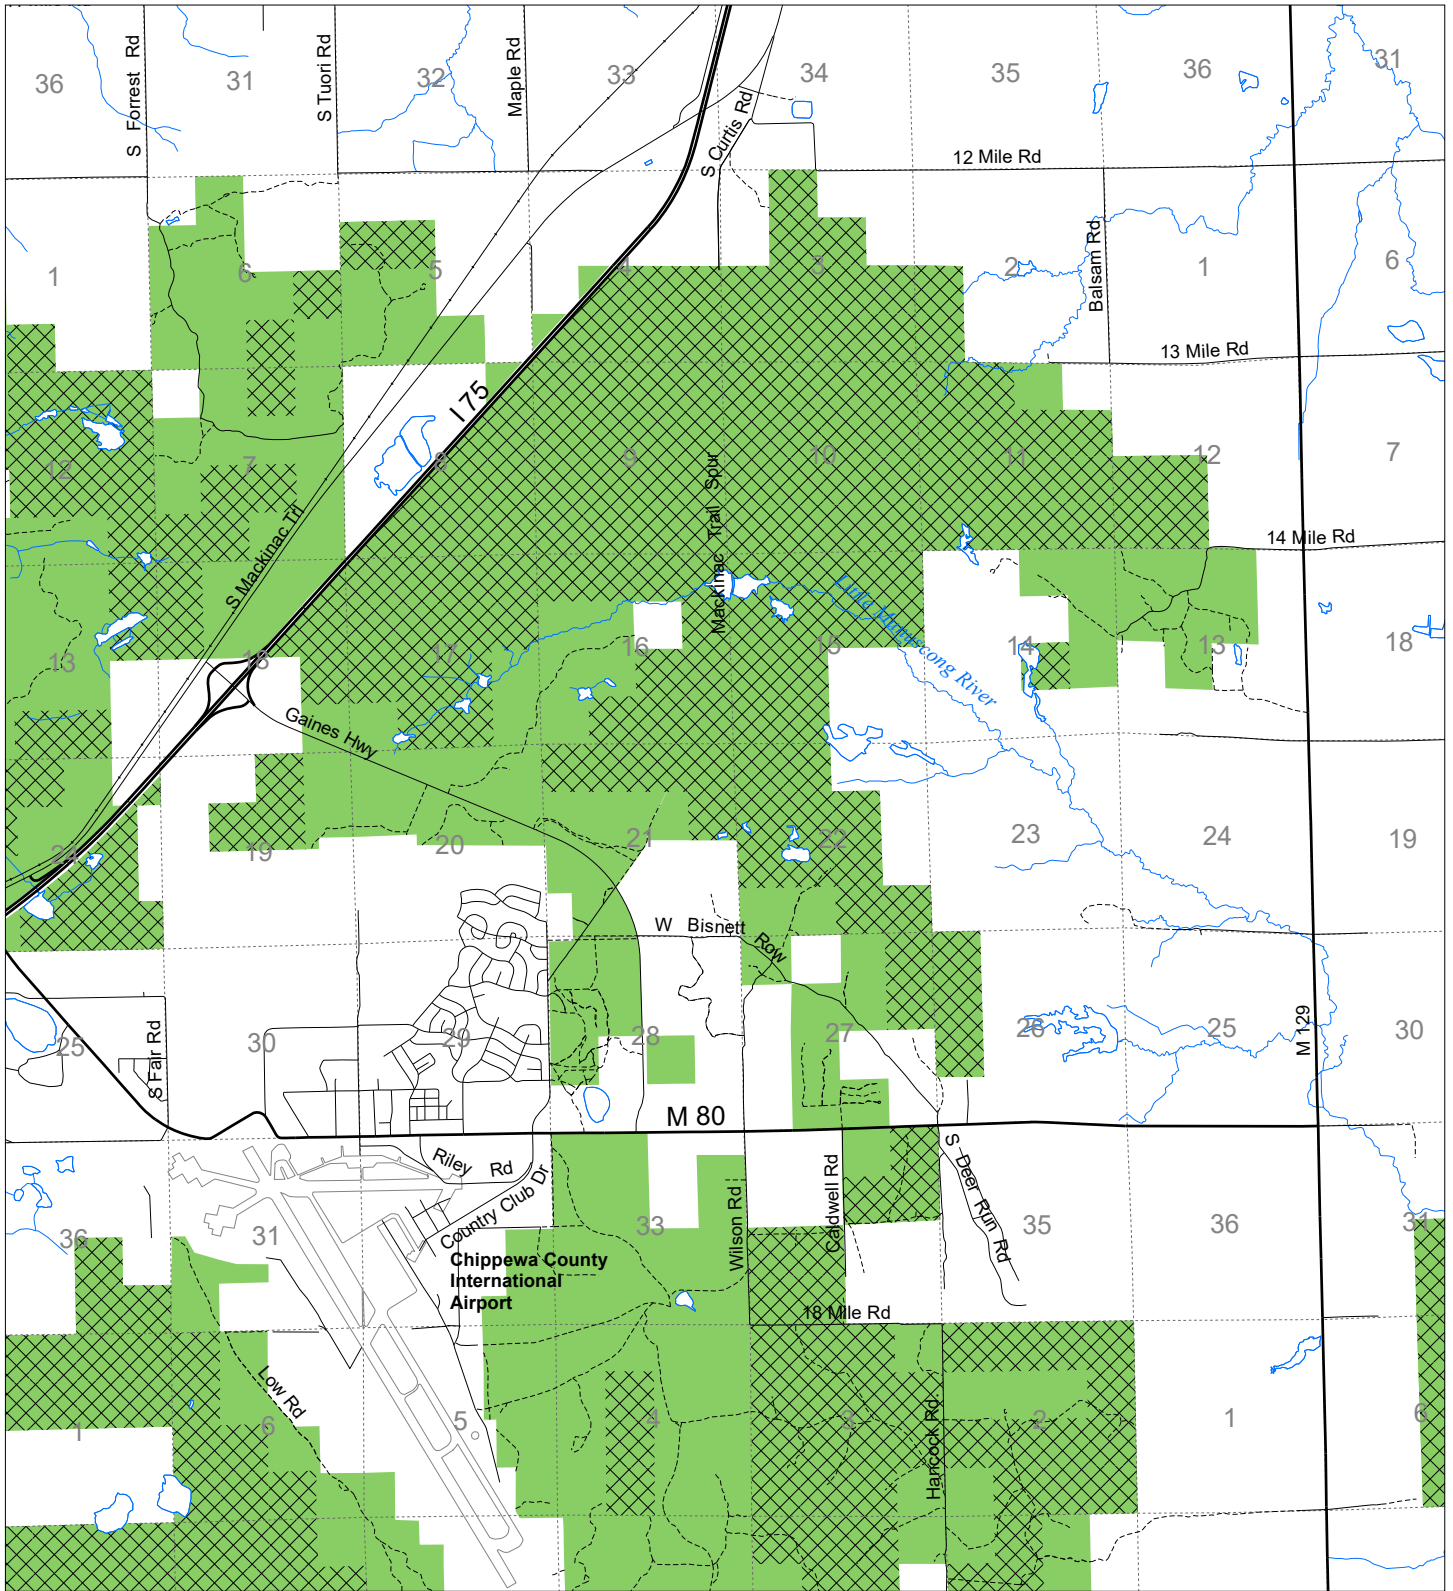

Fuelwood Collection  
Chippewa County  
**T45N, R01W**

- State land open to fuelwood collection
- State land closed to fuelwood collection

Effective: April 1, 2019