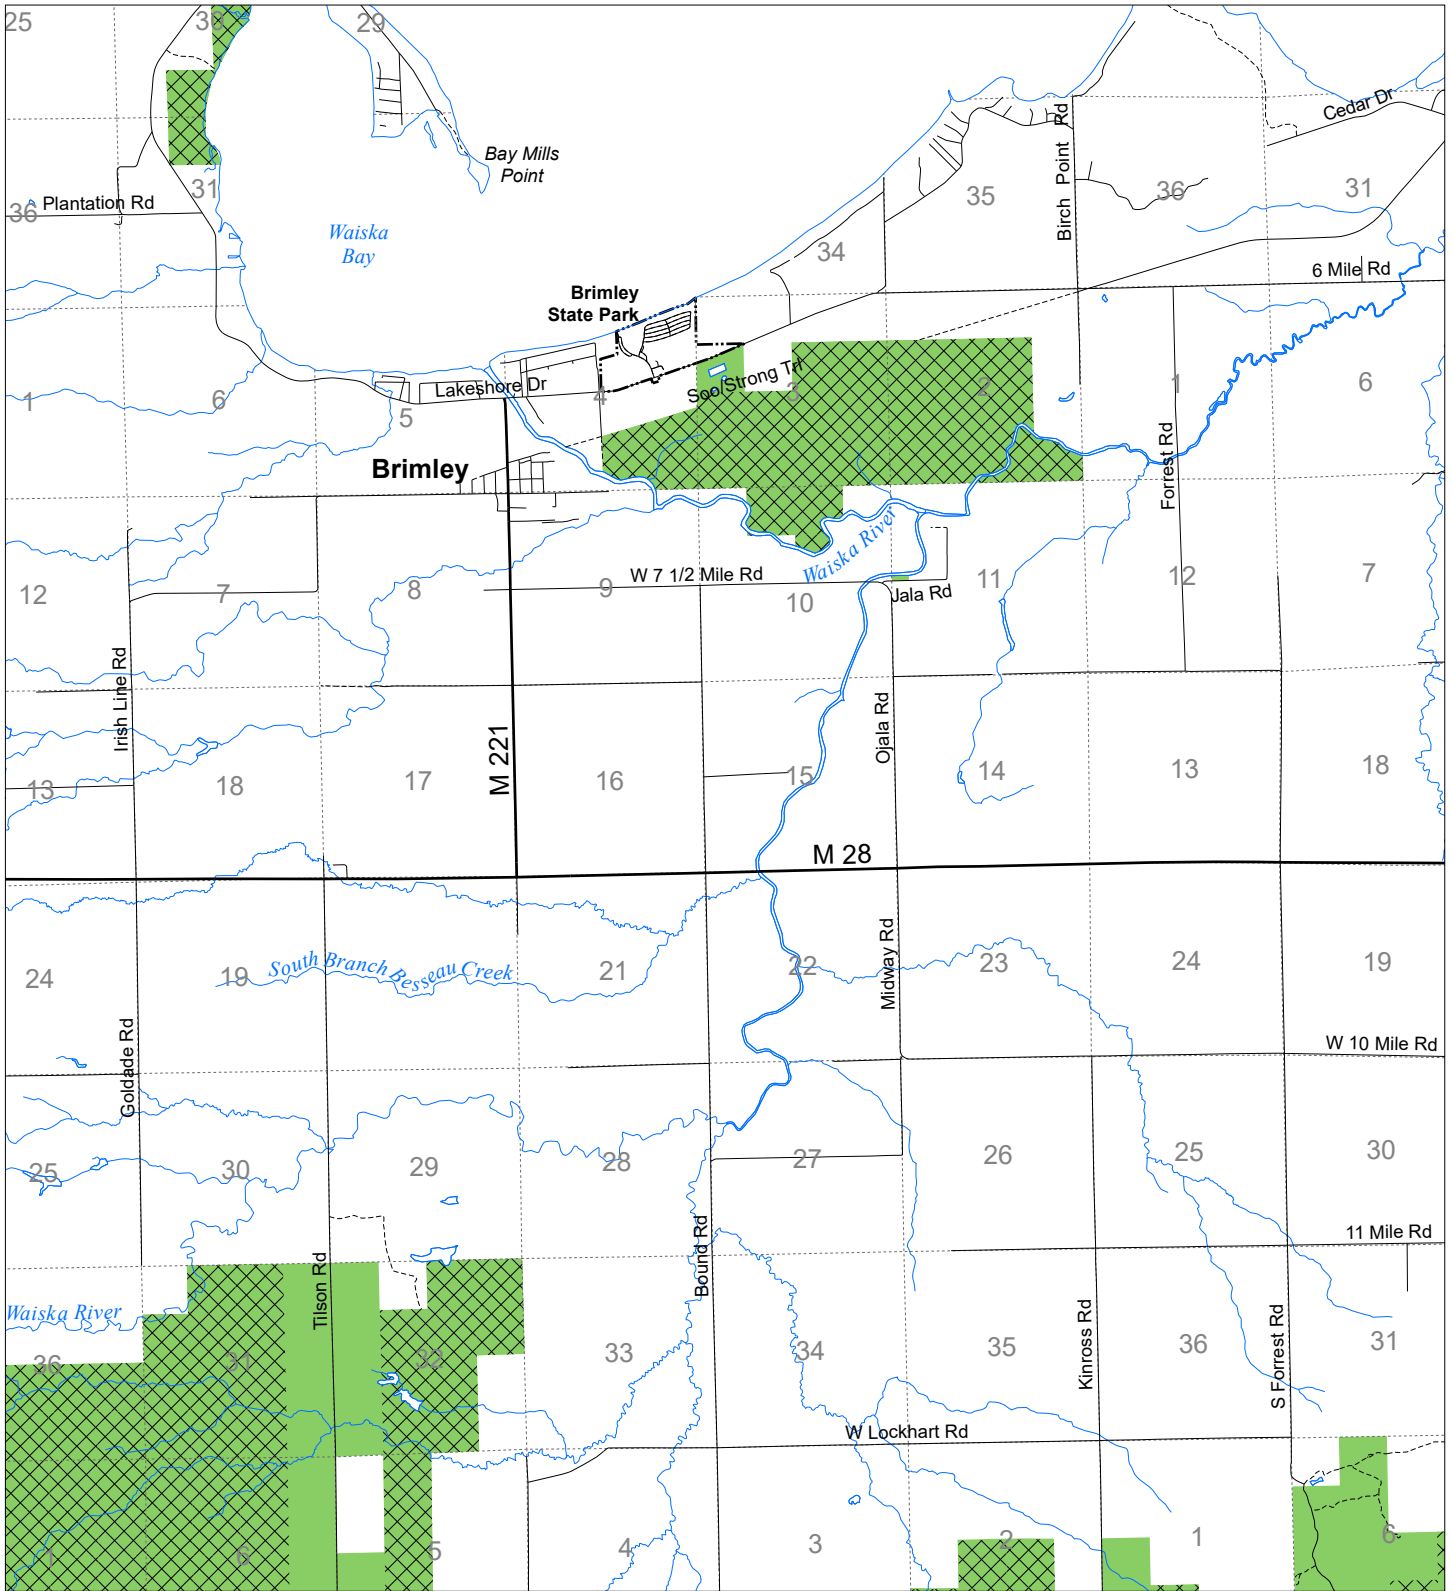

Fuelwood Collection Chippewa County T46N, R02W

- State land open to fuelwood collection
- State land closed to fuelwood collection

Effective: April 1, 2019