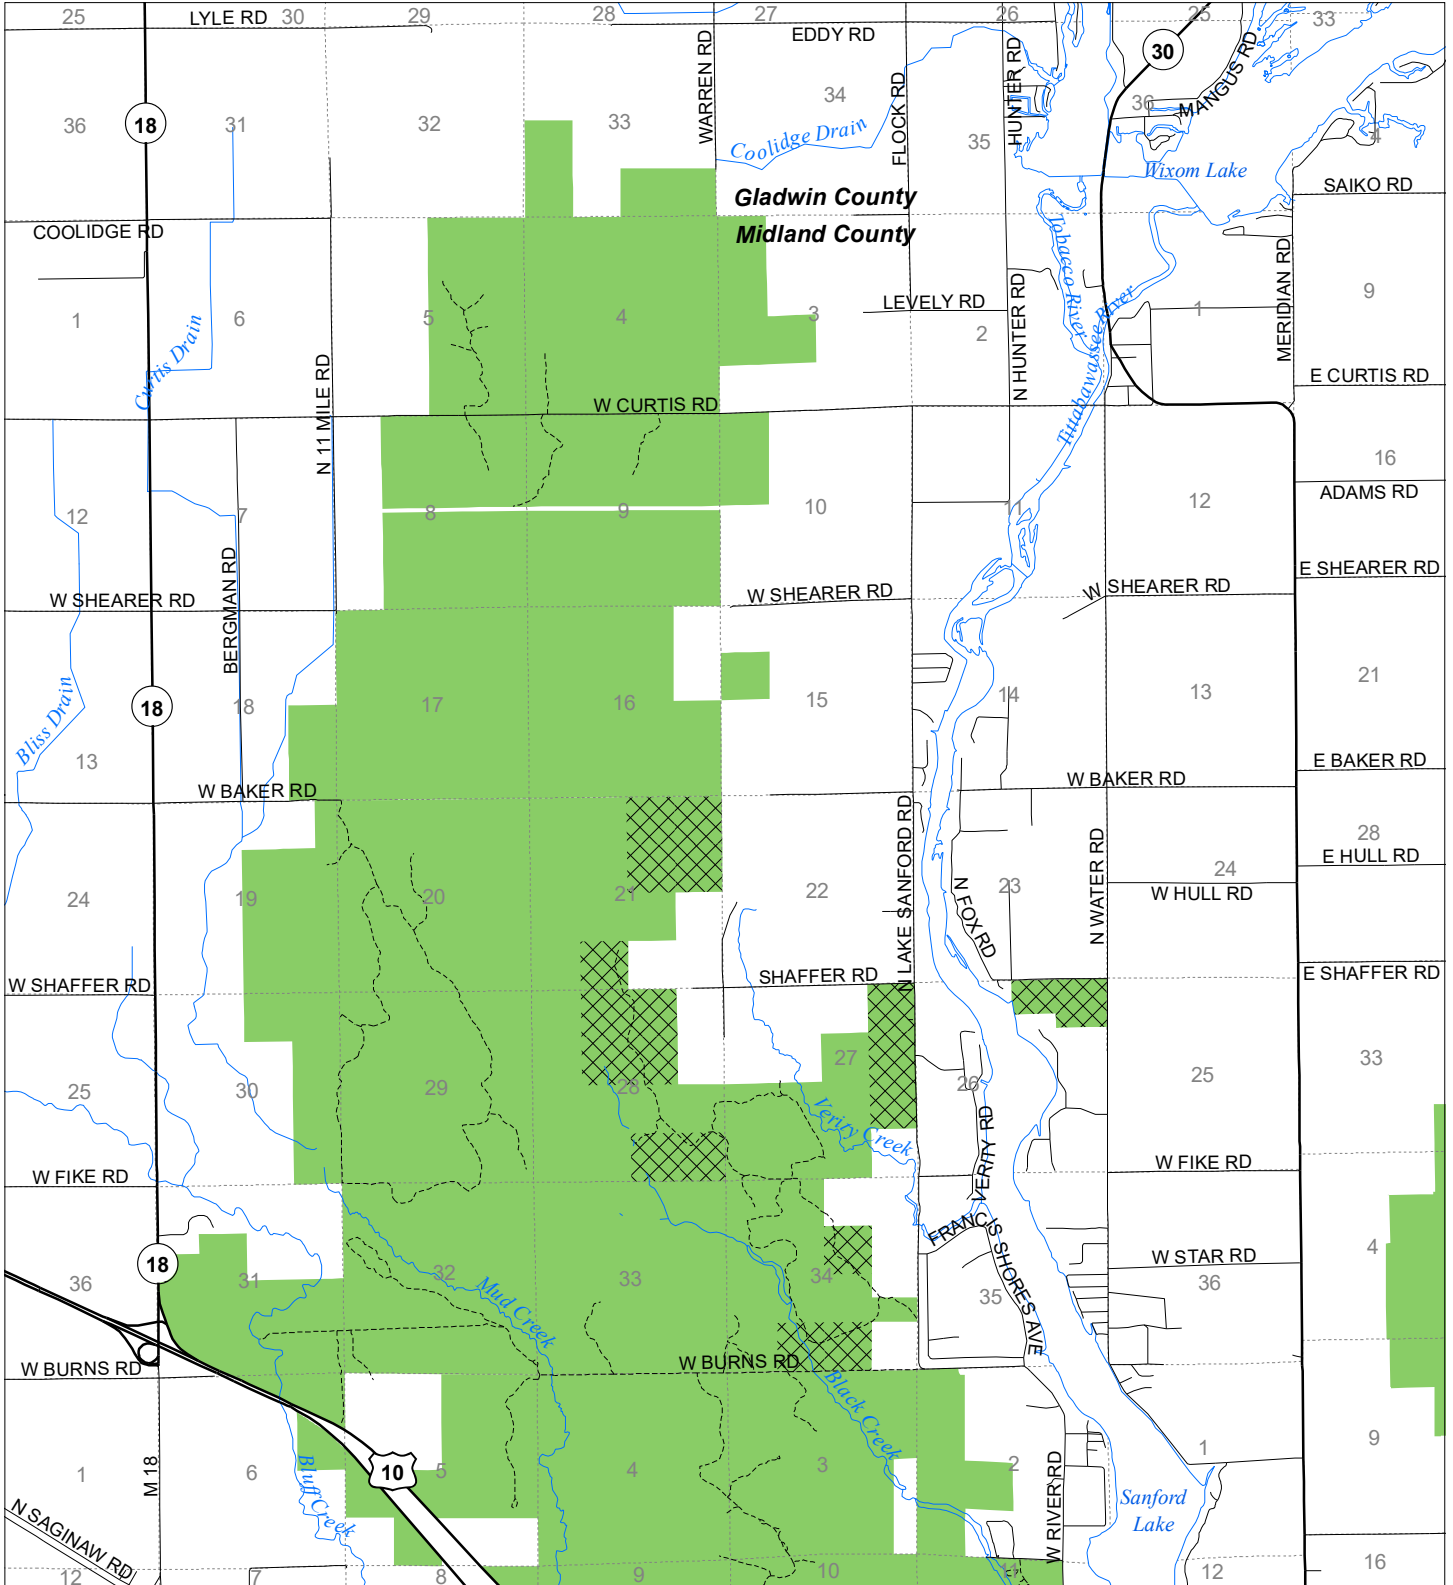

# Fuelwood Collection Midland County T16N,R01W

- State land open to fuelwood collection
- State land closed to fuelwood collection

Effective: April 1, 2020

Date: 03/20/2020