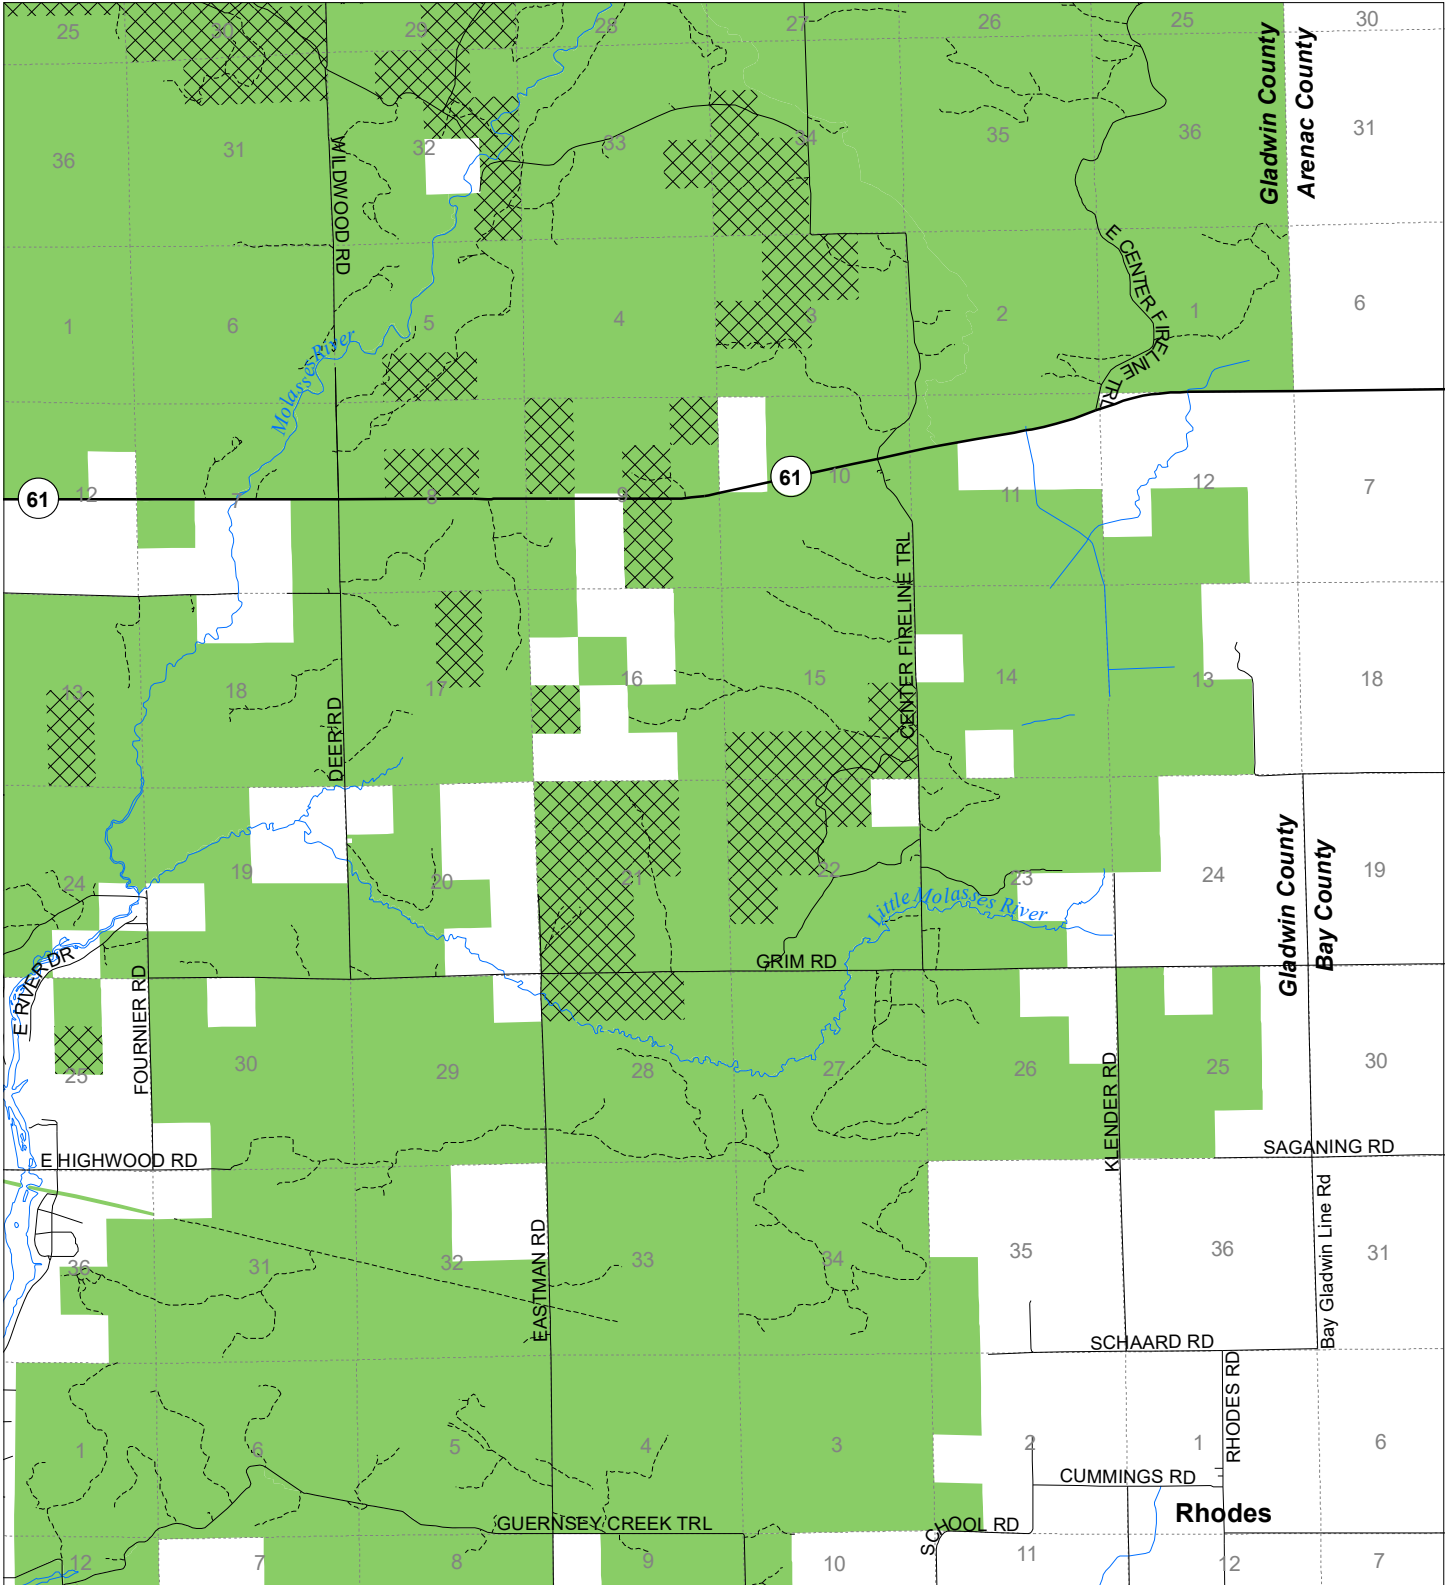

Fuelwood Collection
 Gladwin County
T18N,R02E

- State land open to fuelwood collection
- State land closed to fuelwood collection

Effective: April 1, 2020