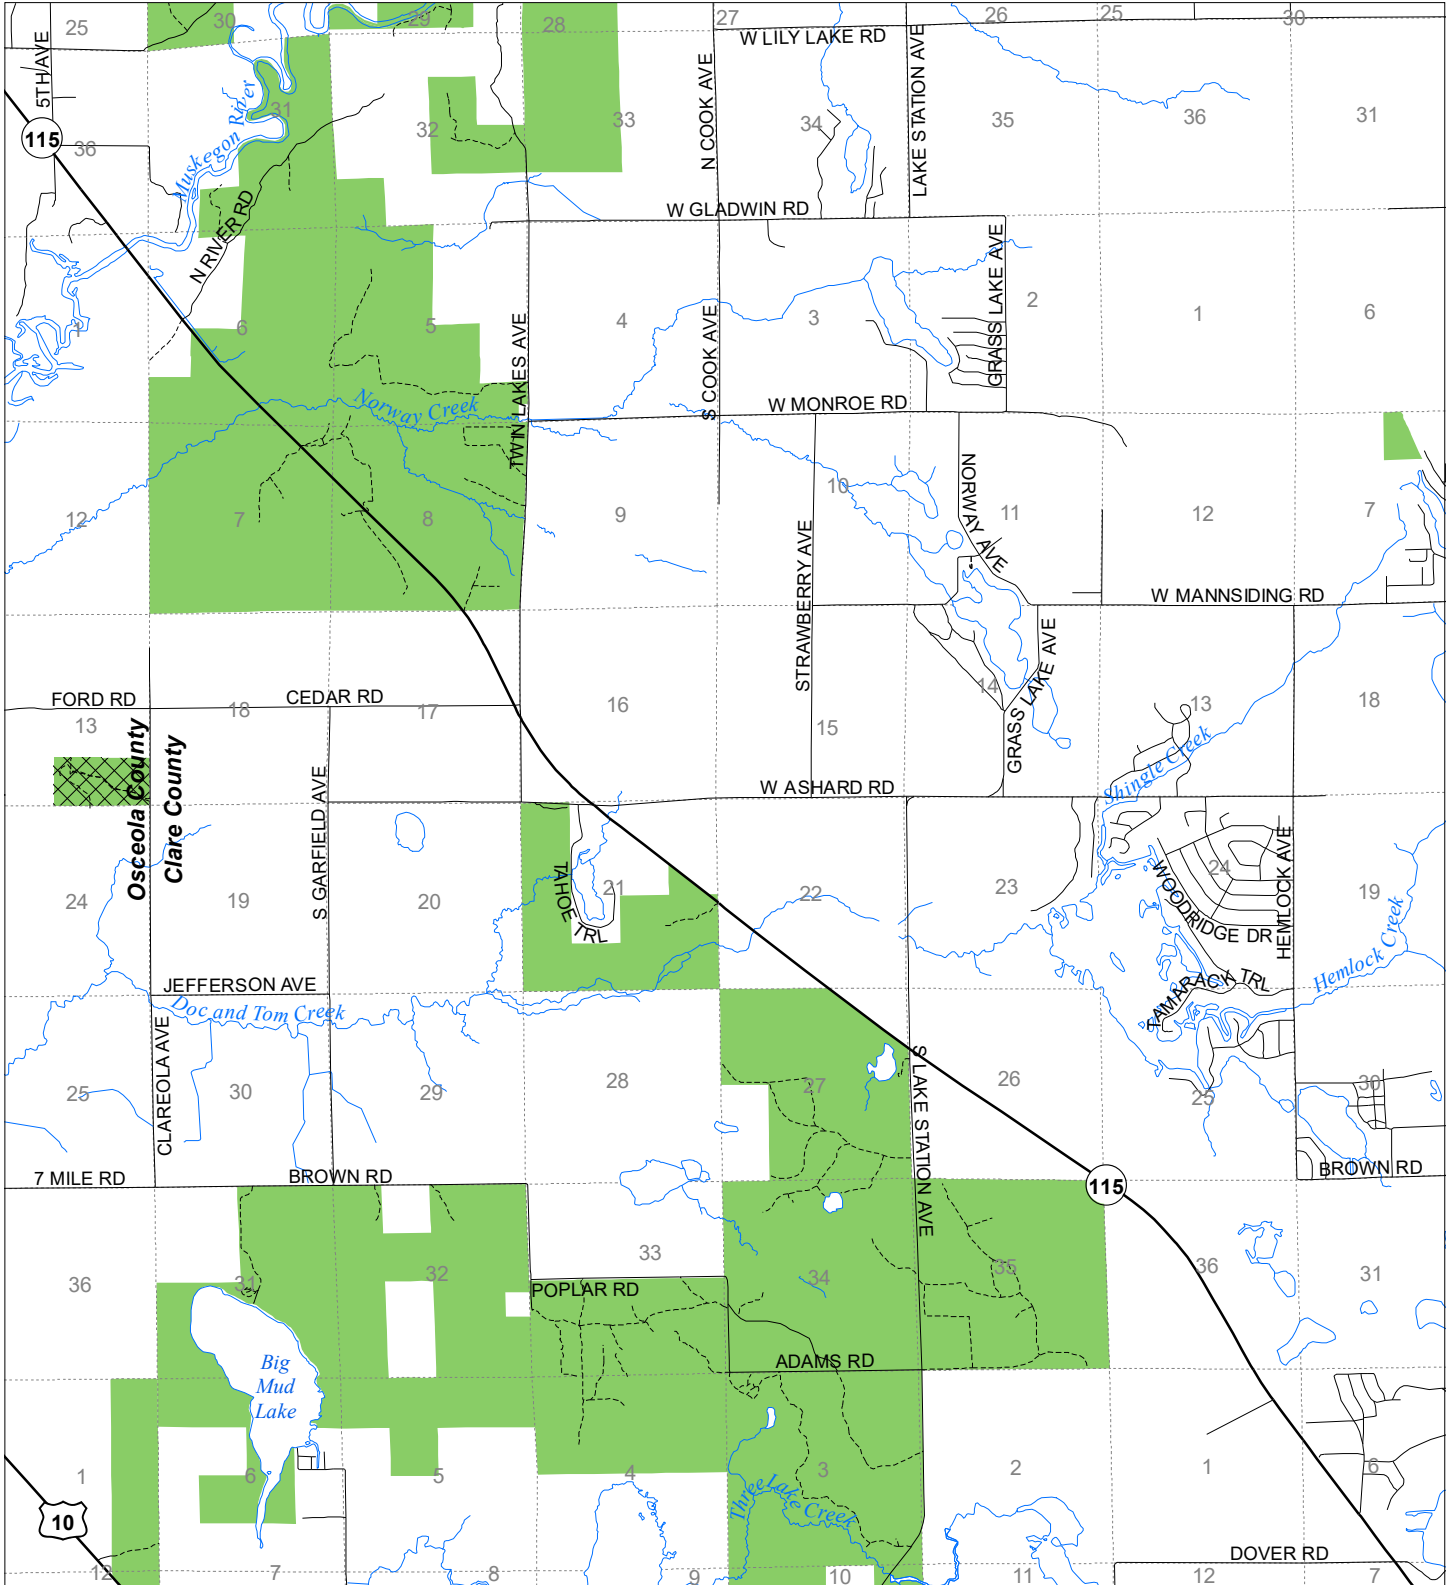

Fuelwood Collection Clare County T18N,R06W

- State land open to fuelwood collection
- State land closed to fuelwood collection

Effective: April 1, 2020