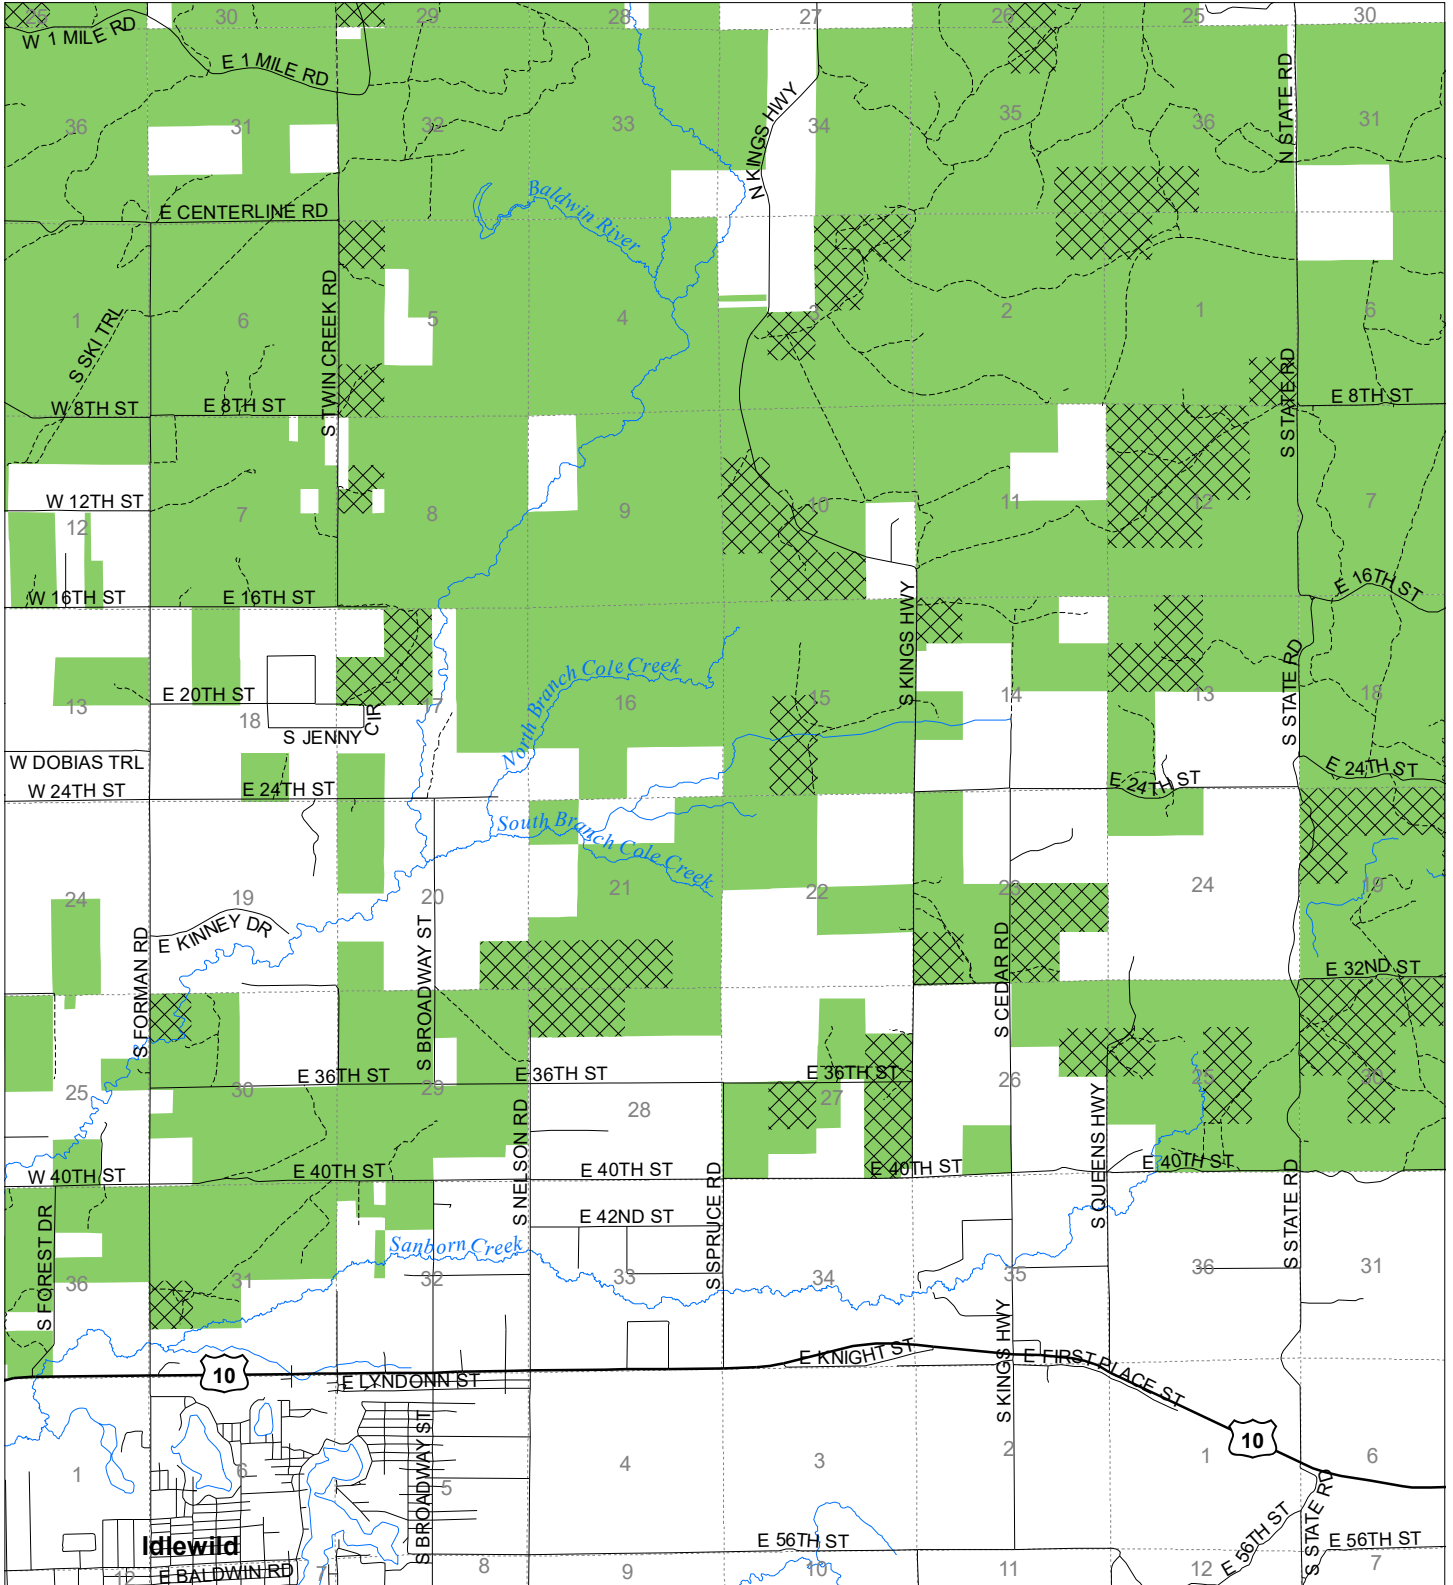

Fuelwood Collection Lake County T18N,R12W

- State land open to fuelwood collection
- State land closed to fuelwood collection

Effective: April 1, 2020