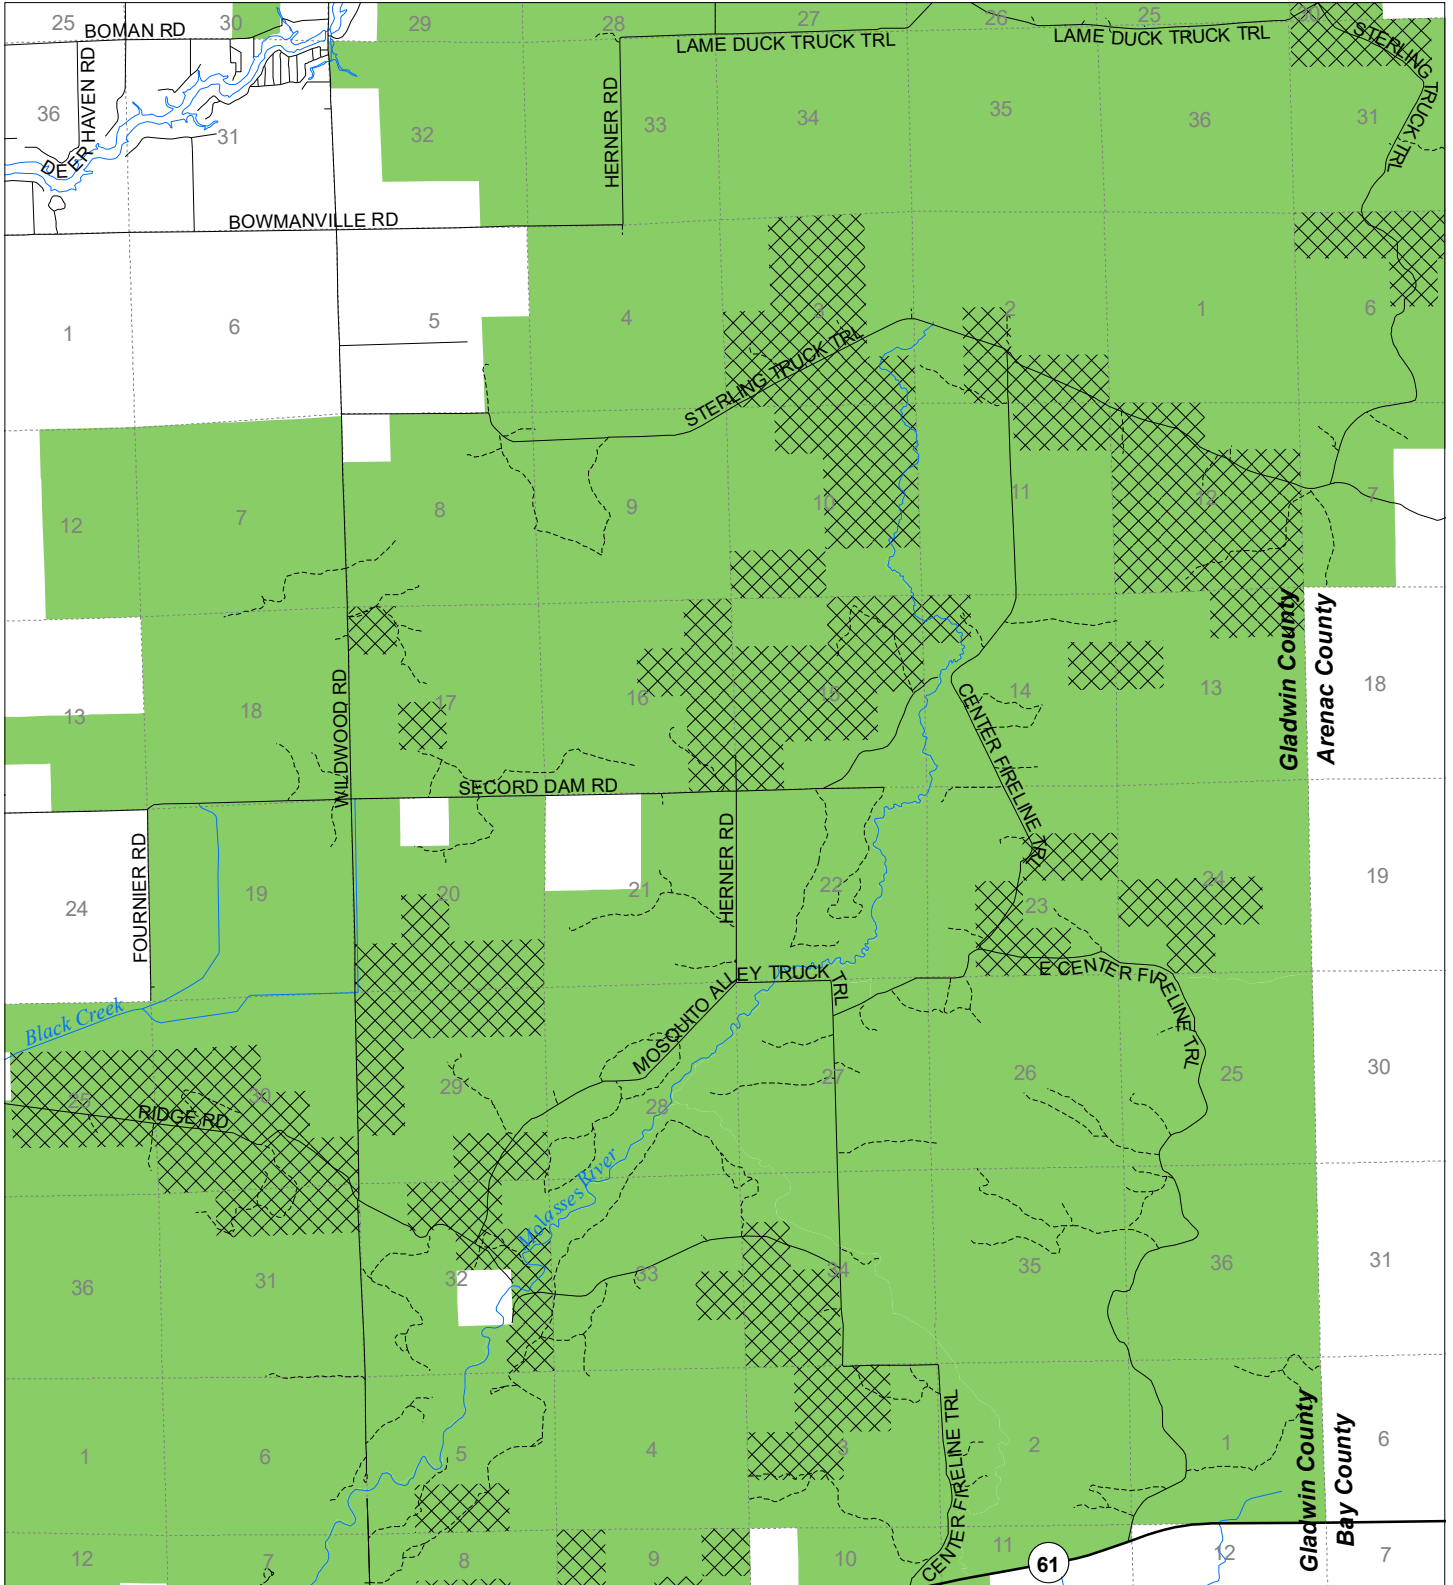

Fuelwood Collection
 Gladwin County
T19N,R02E

- State land open to fuelwood collection
- State land closed to fuelwood collection

Effective: April 1, 2020