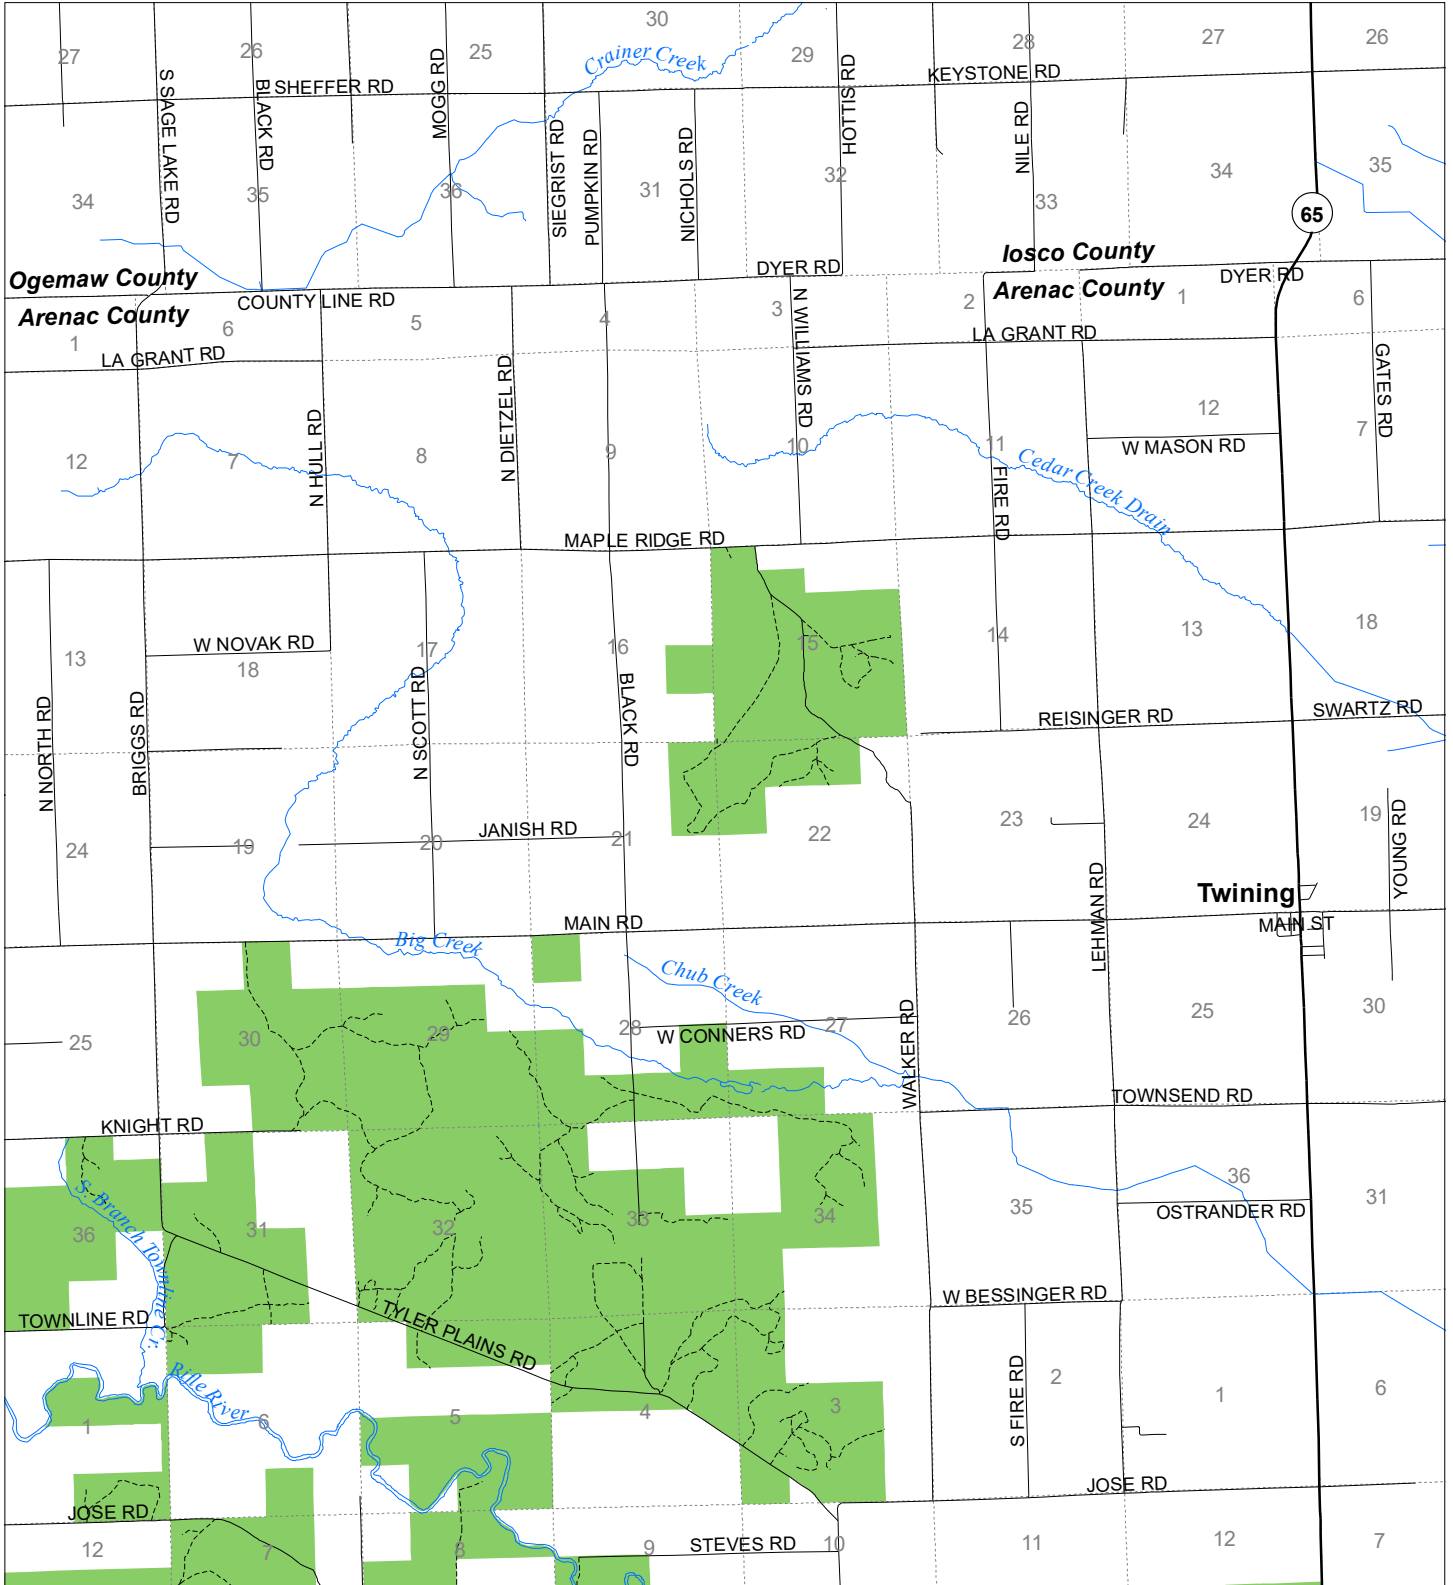

Fuelwood Collection
 Arenac County
T20N,R05E

- State land open to fuelwood collection
- State land closed to fuelwood collection

Effective: April 1, 2020