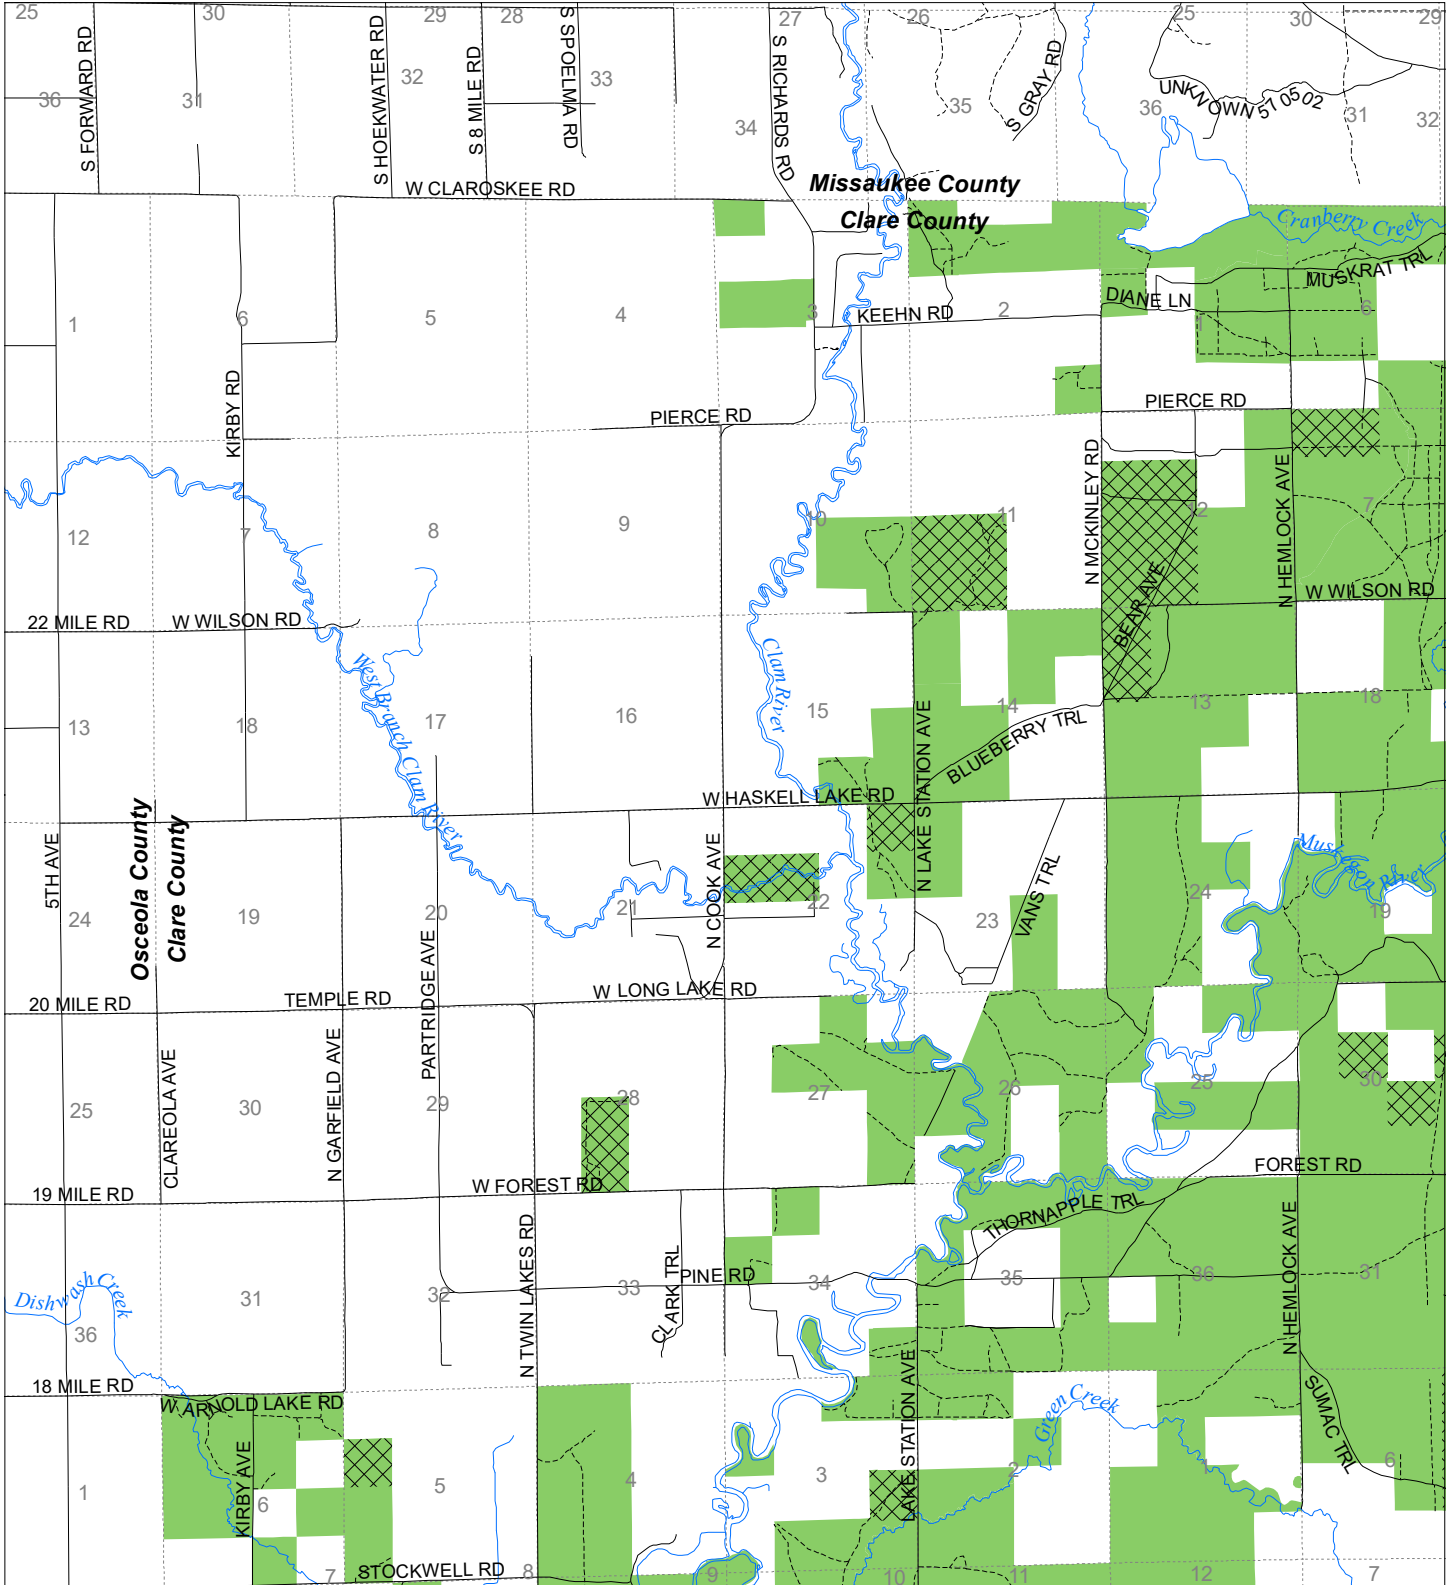

Fuelwood Collection Clare County T20N,R06W

- State land open to fuelwood collection
- State land closed to fuelwood collection

Effective: April 1, 2020

Date: 03/20/2020