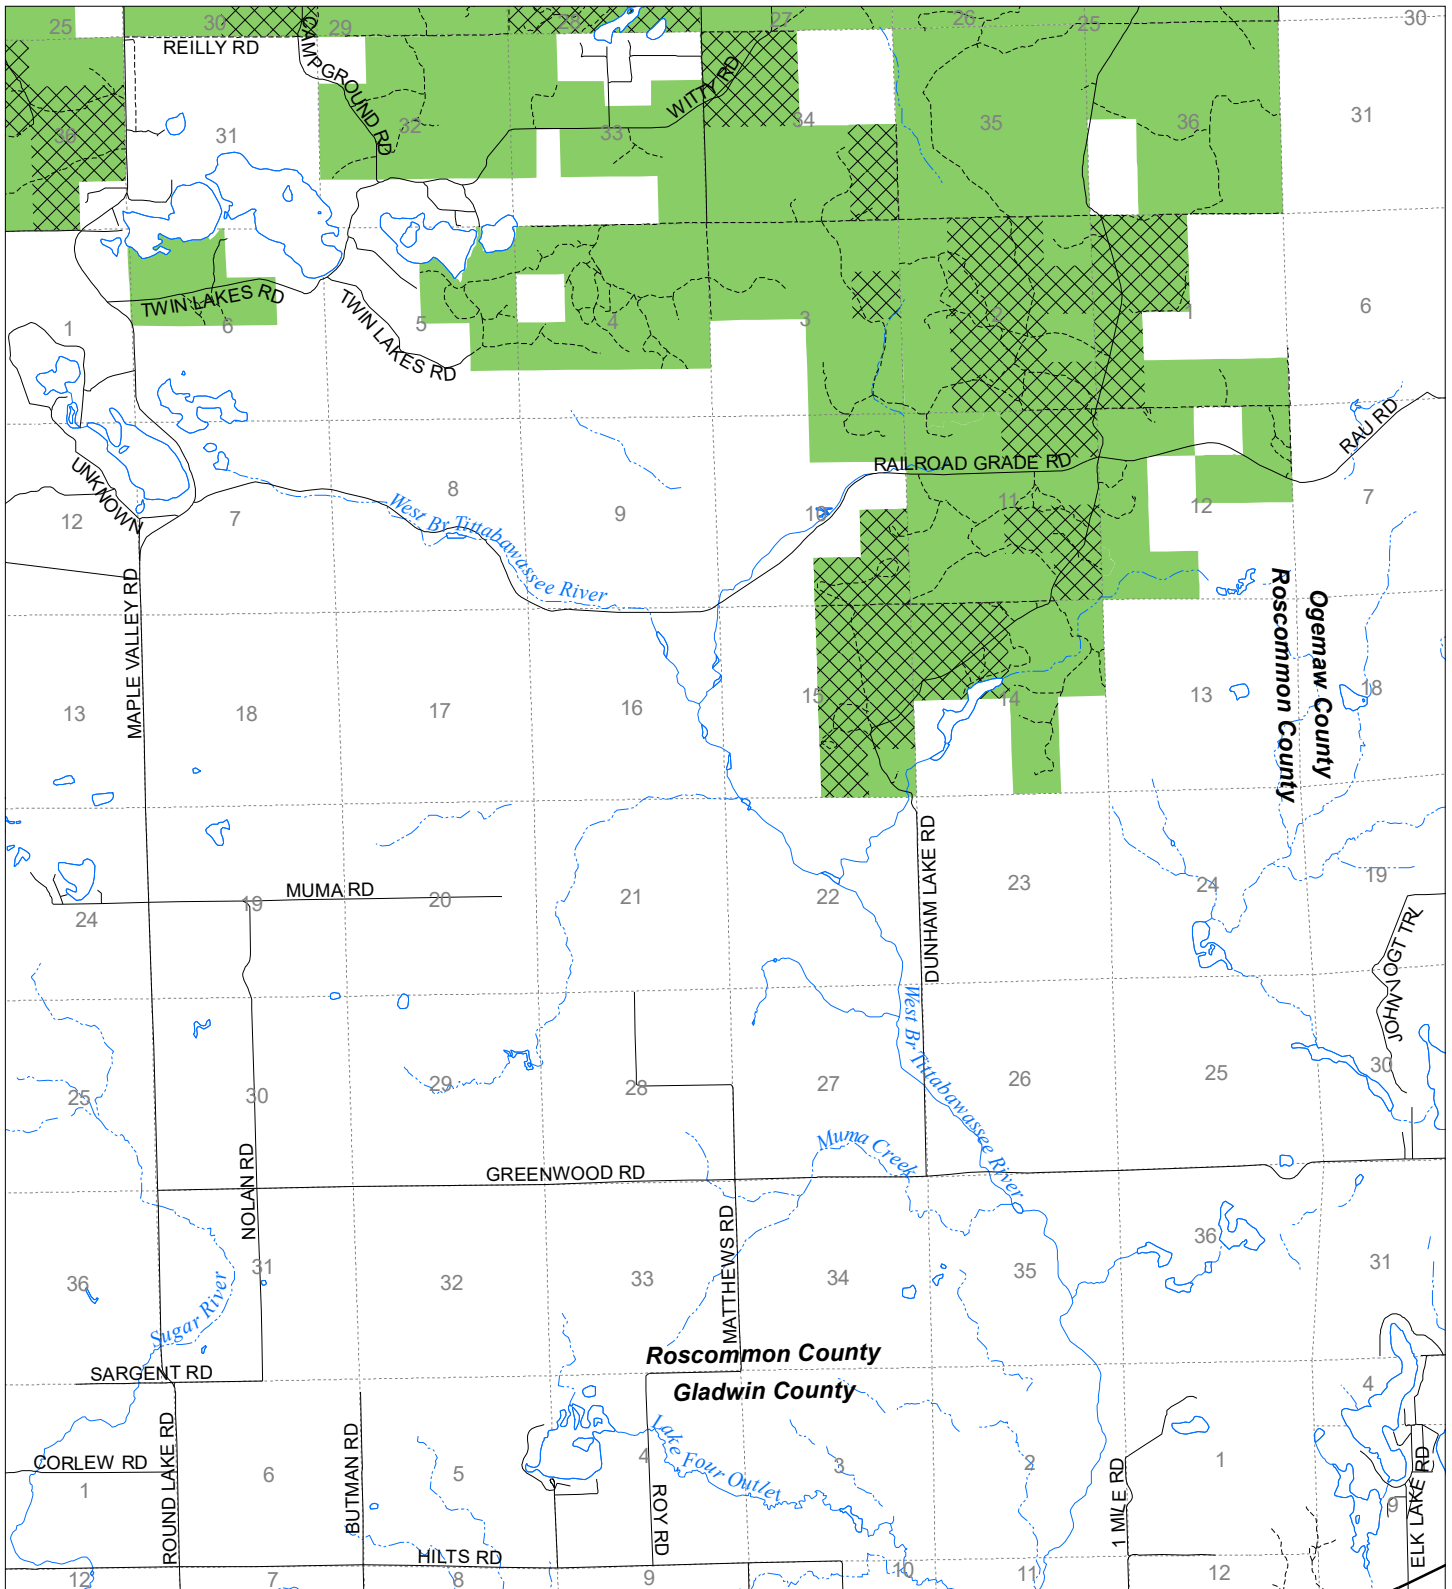

Fuelwood Collection
Roscommon County
T21N,R01W

State land open to fuelwood collection
 State land closed to fuelwood collection
 Effective: April 1, 2020