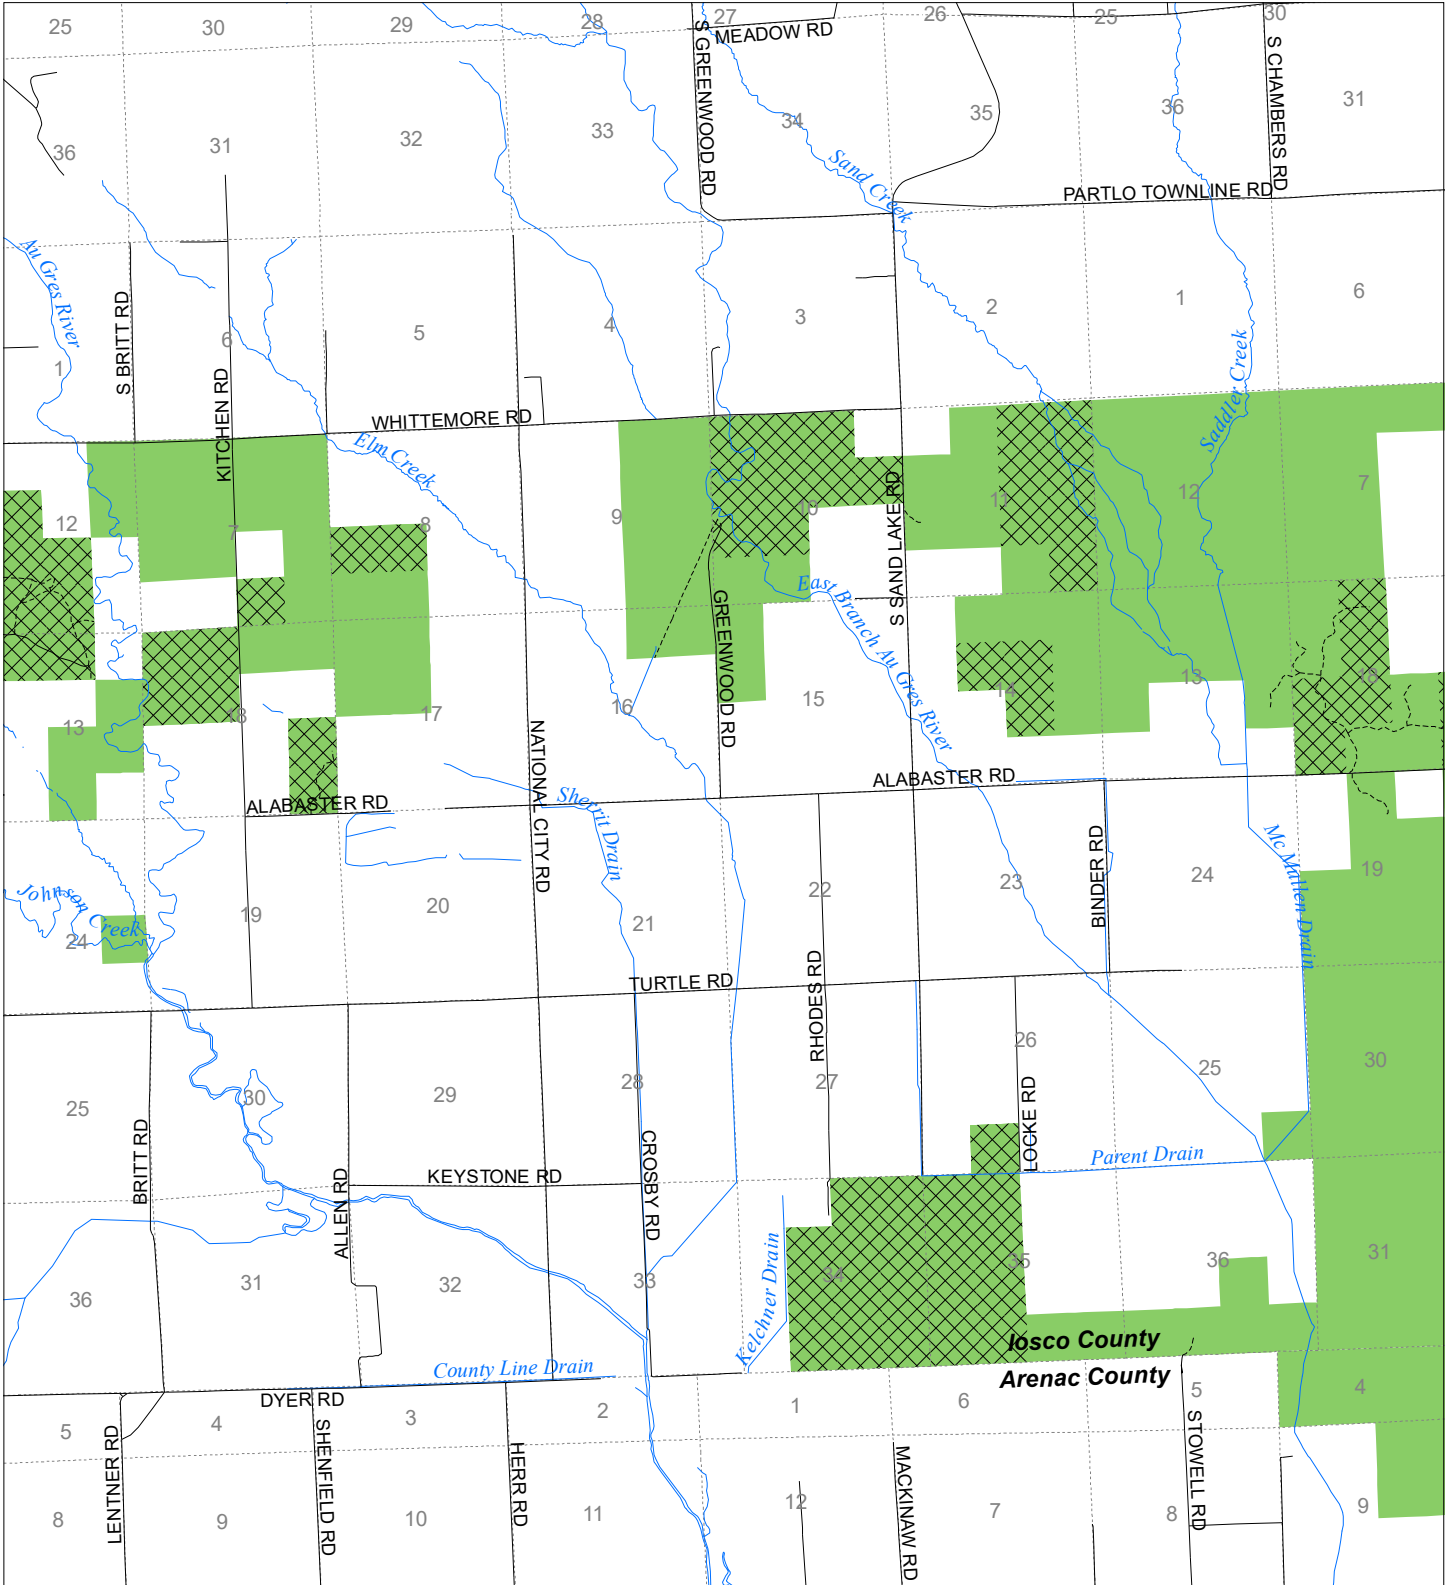

Fuelwood Collection Iosco County T21N,R06E

- State land open to fuelwood collection
- State land closed to fuelwood collection

Effective: April 1, 2020

Date: 03/20/2020