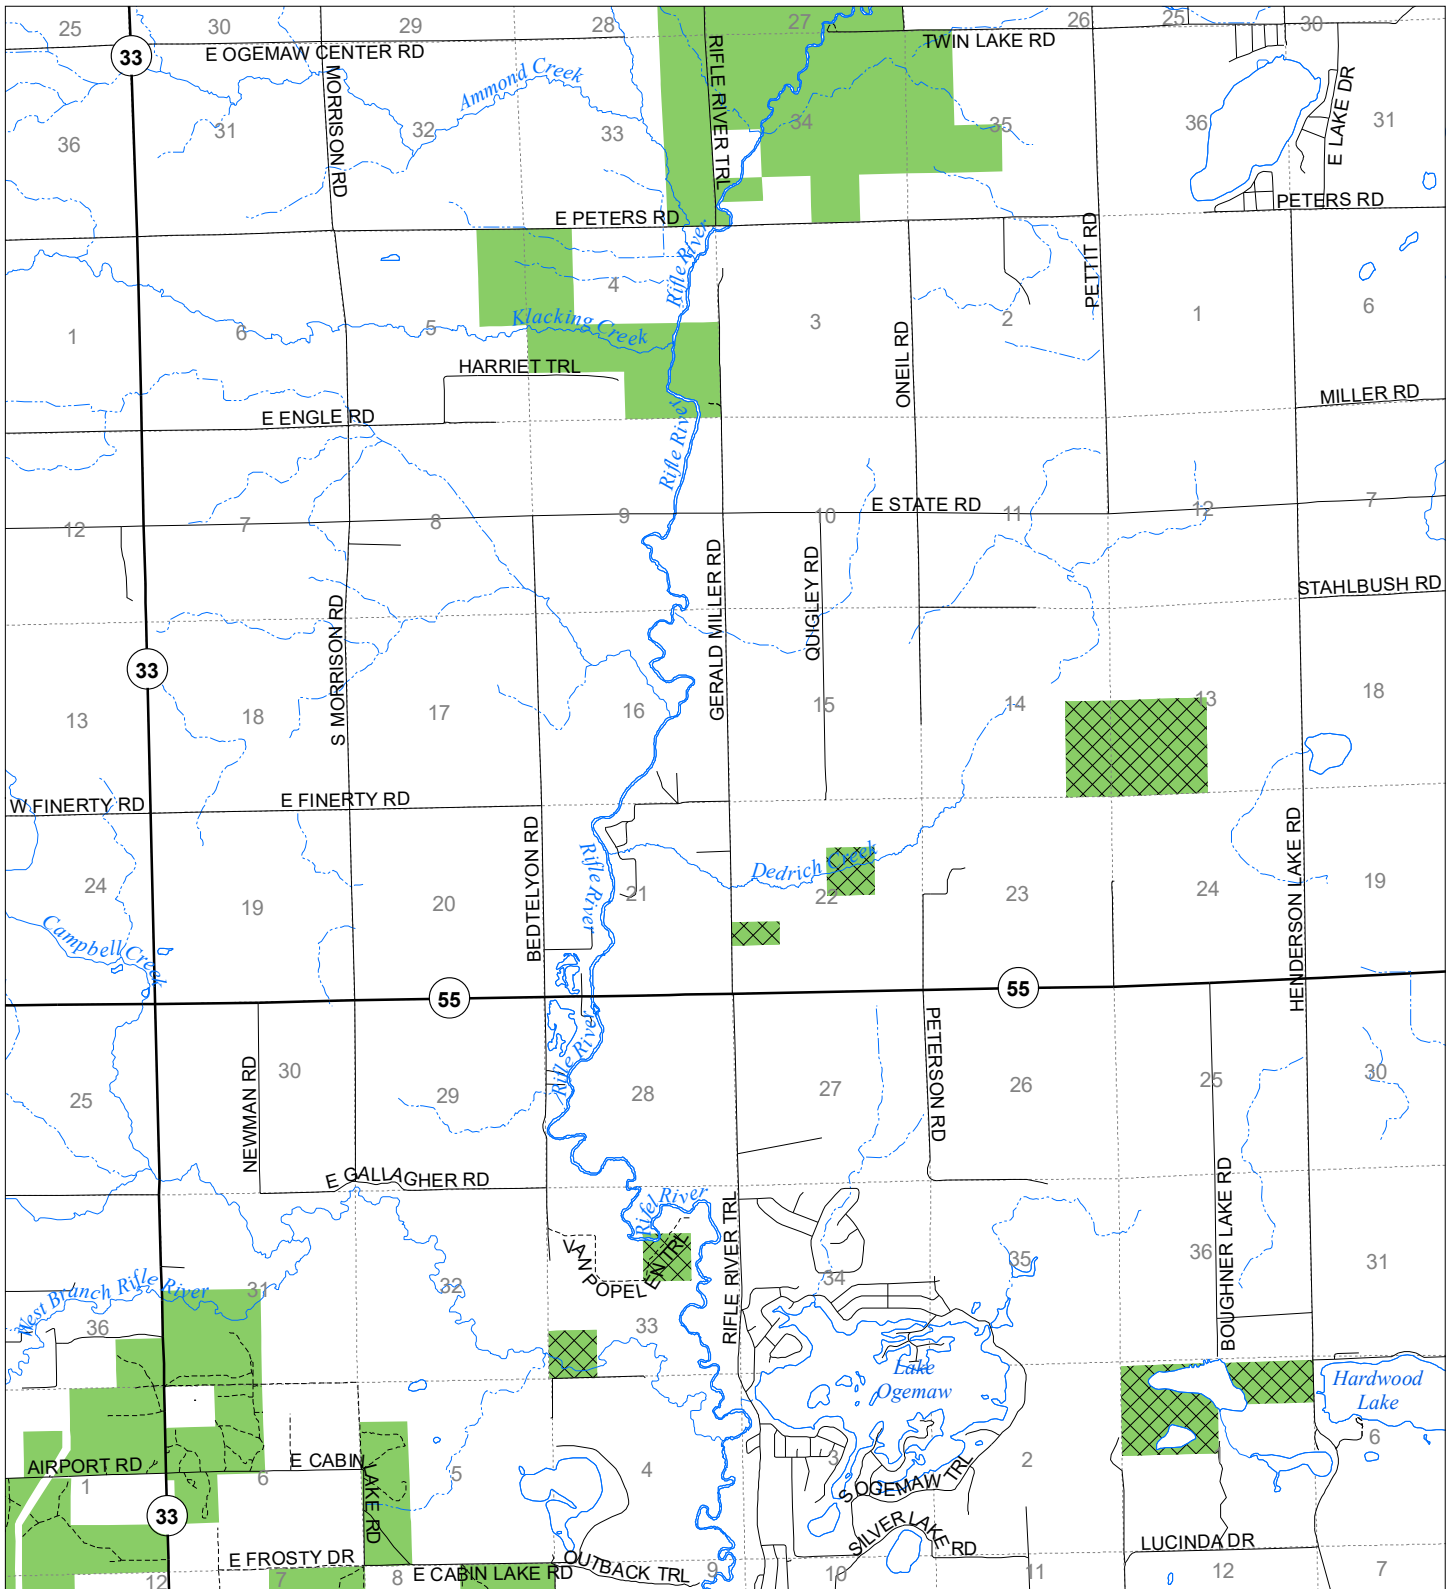

Fuelwood Collection Ogemaw County T22N,R03E

- State land open to fuelwood collection
- State land closed to fuelwood collection

Effective: April 1, 2020

Date: 03/22/2020