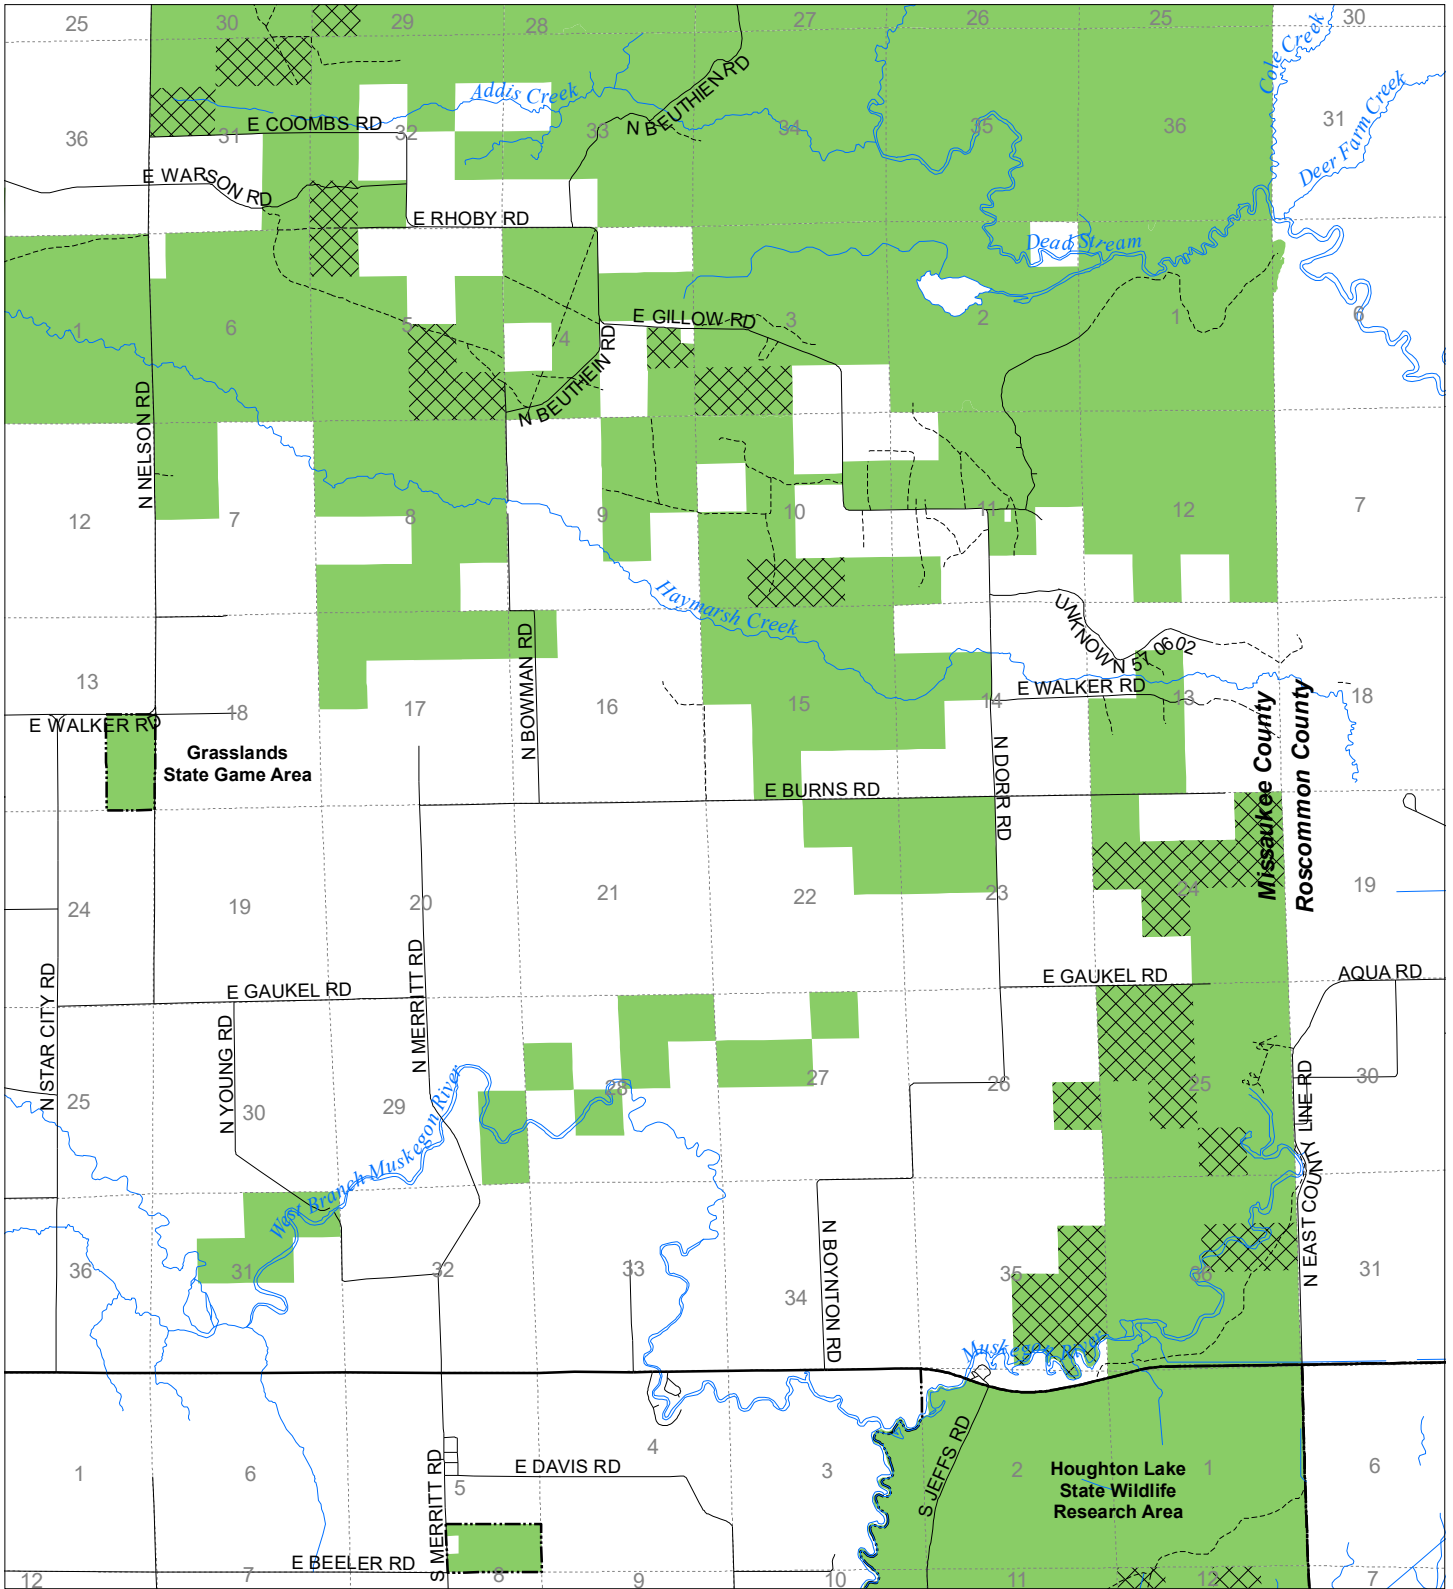

Fuelwood Collection Missaukee County T23N,R05W

- State land open to fuelwood collection
- State land closed to fuelwood collection

Effective: April 1, 2020