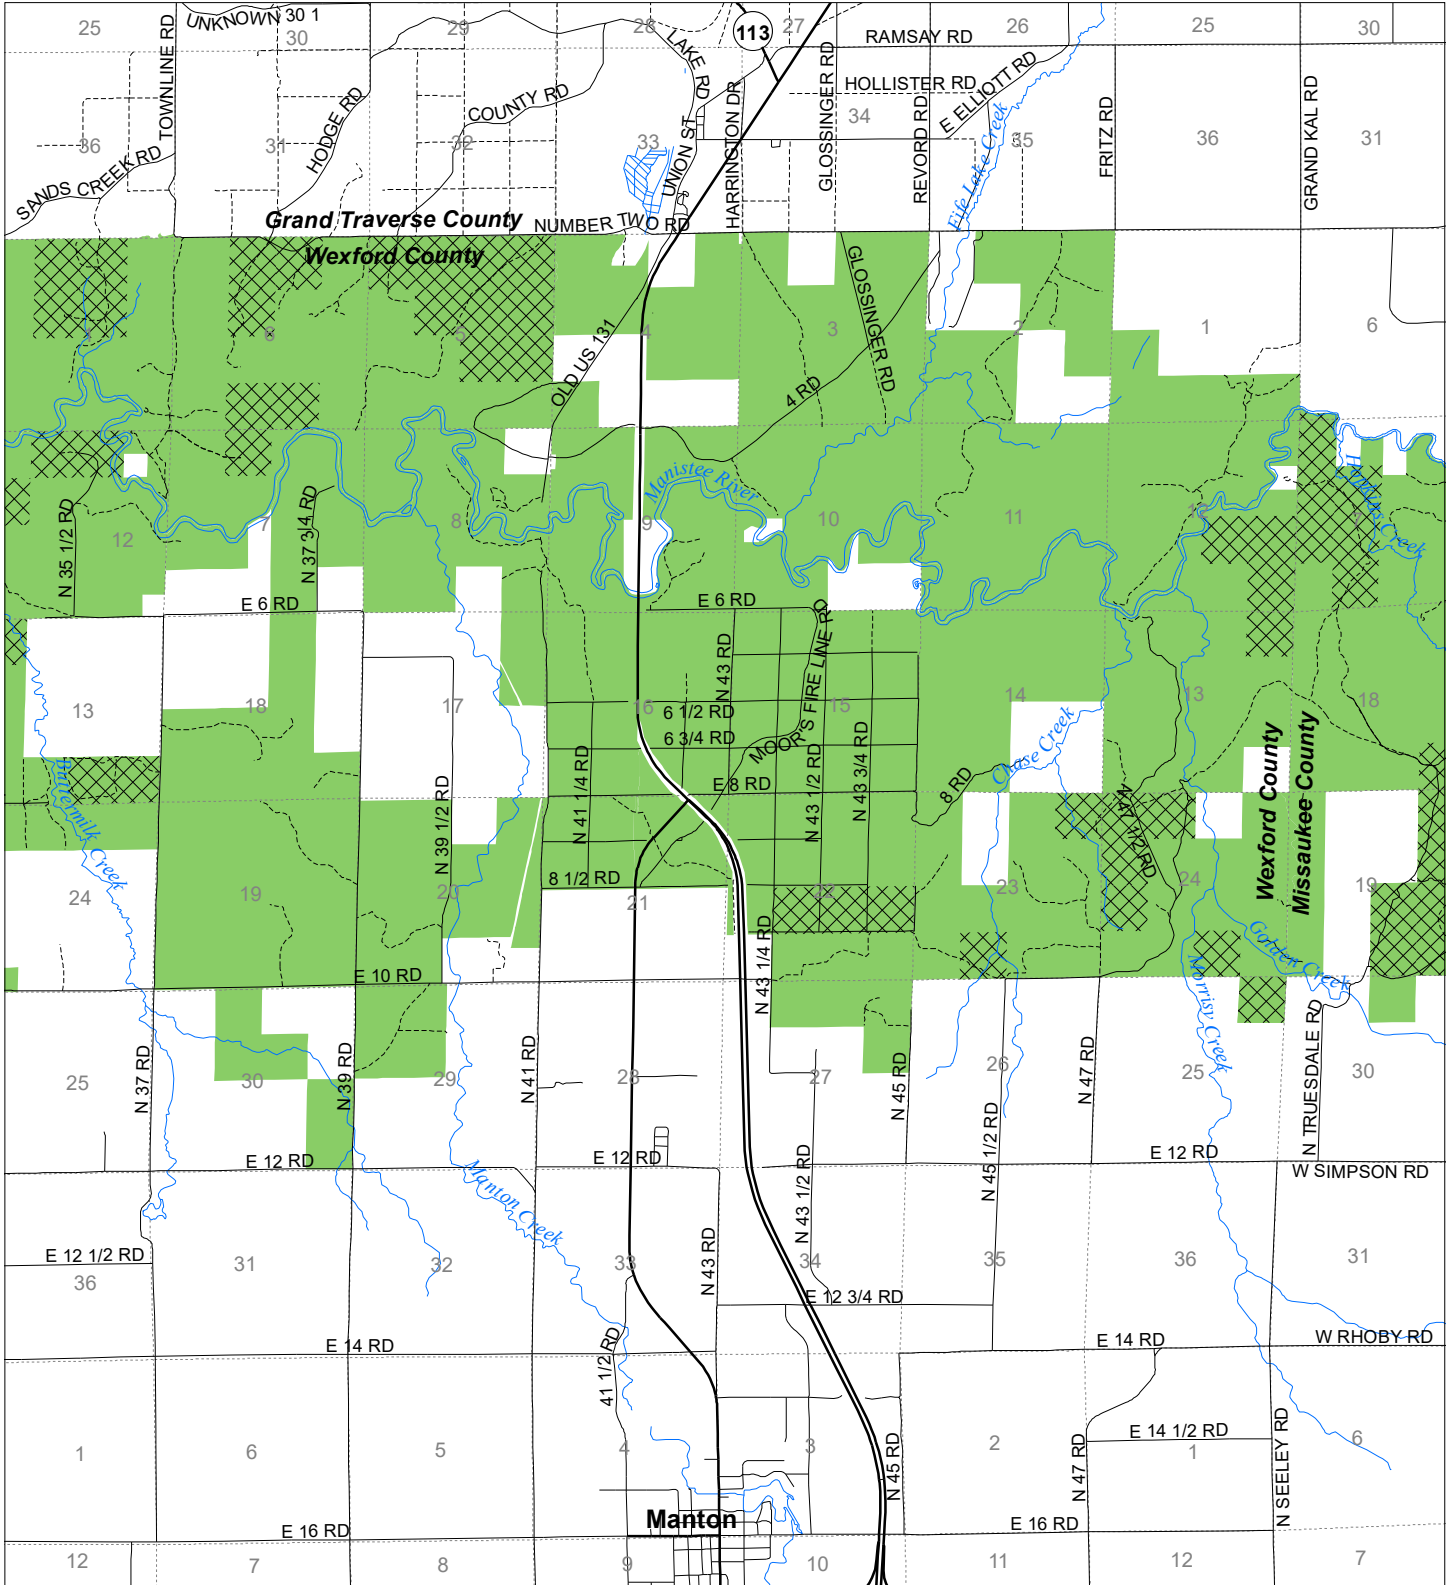

Fuelwood Collection Wexford County T24N,R09W

- State land open to fuelwood collection
- State land closed to fuelwood collection

Effective: April 1, 2020