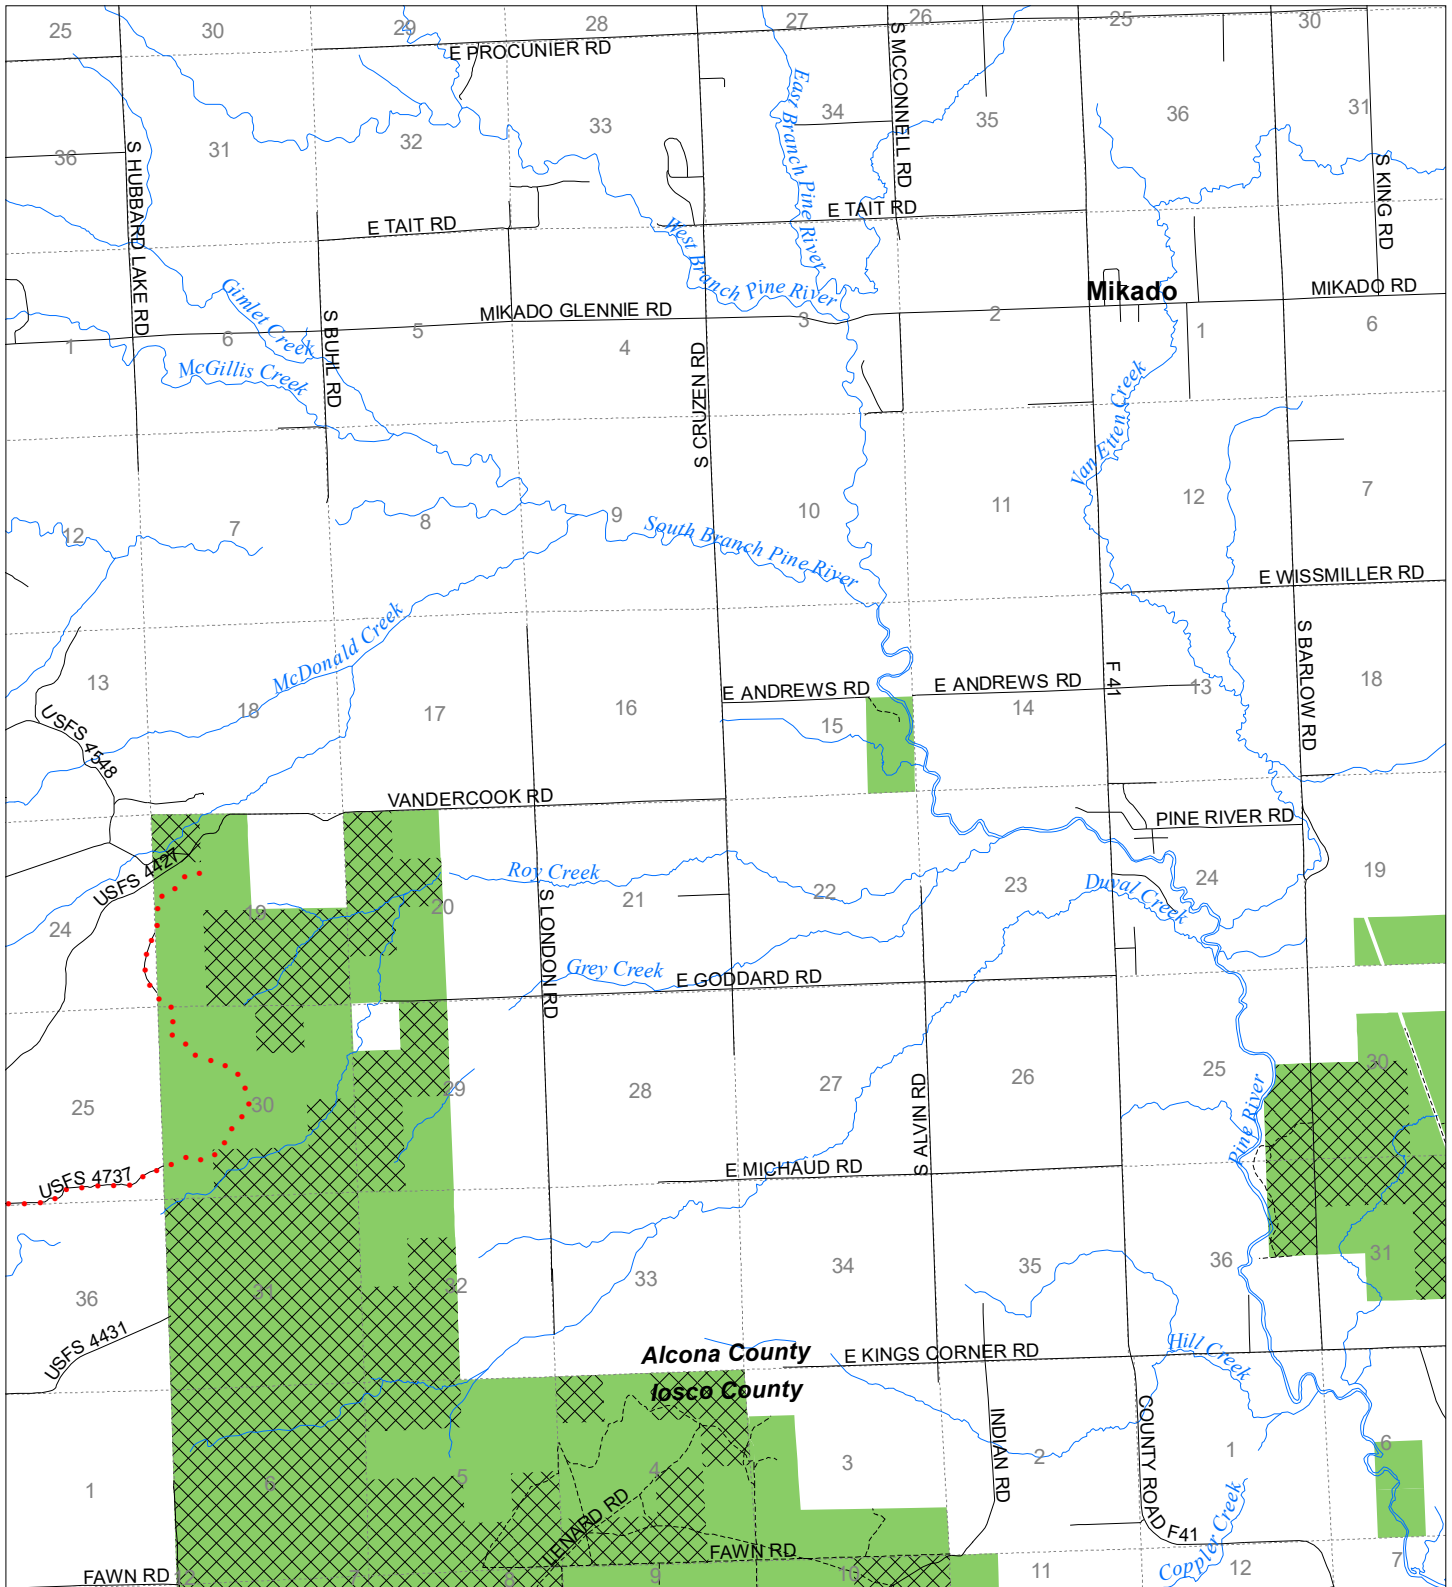

Fuelwood Collection Alcona County T25N,R08E

- State land open to fuelwood collection
- State land closed to fuelwood collection

..... Snowmobile trail

Effective: April 1, 2020