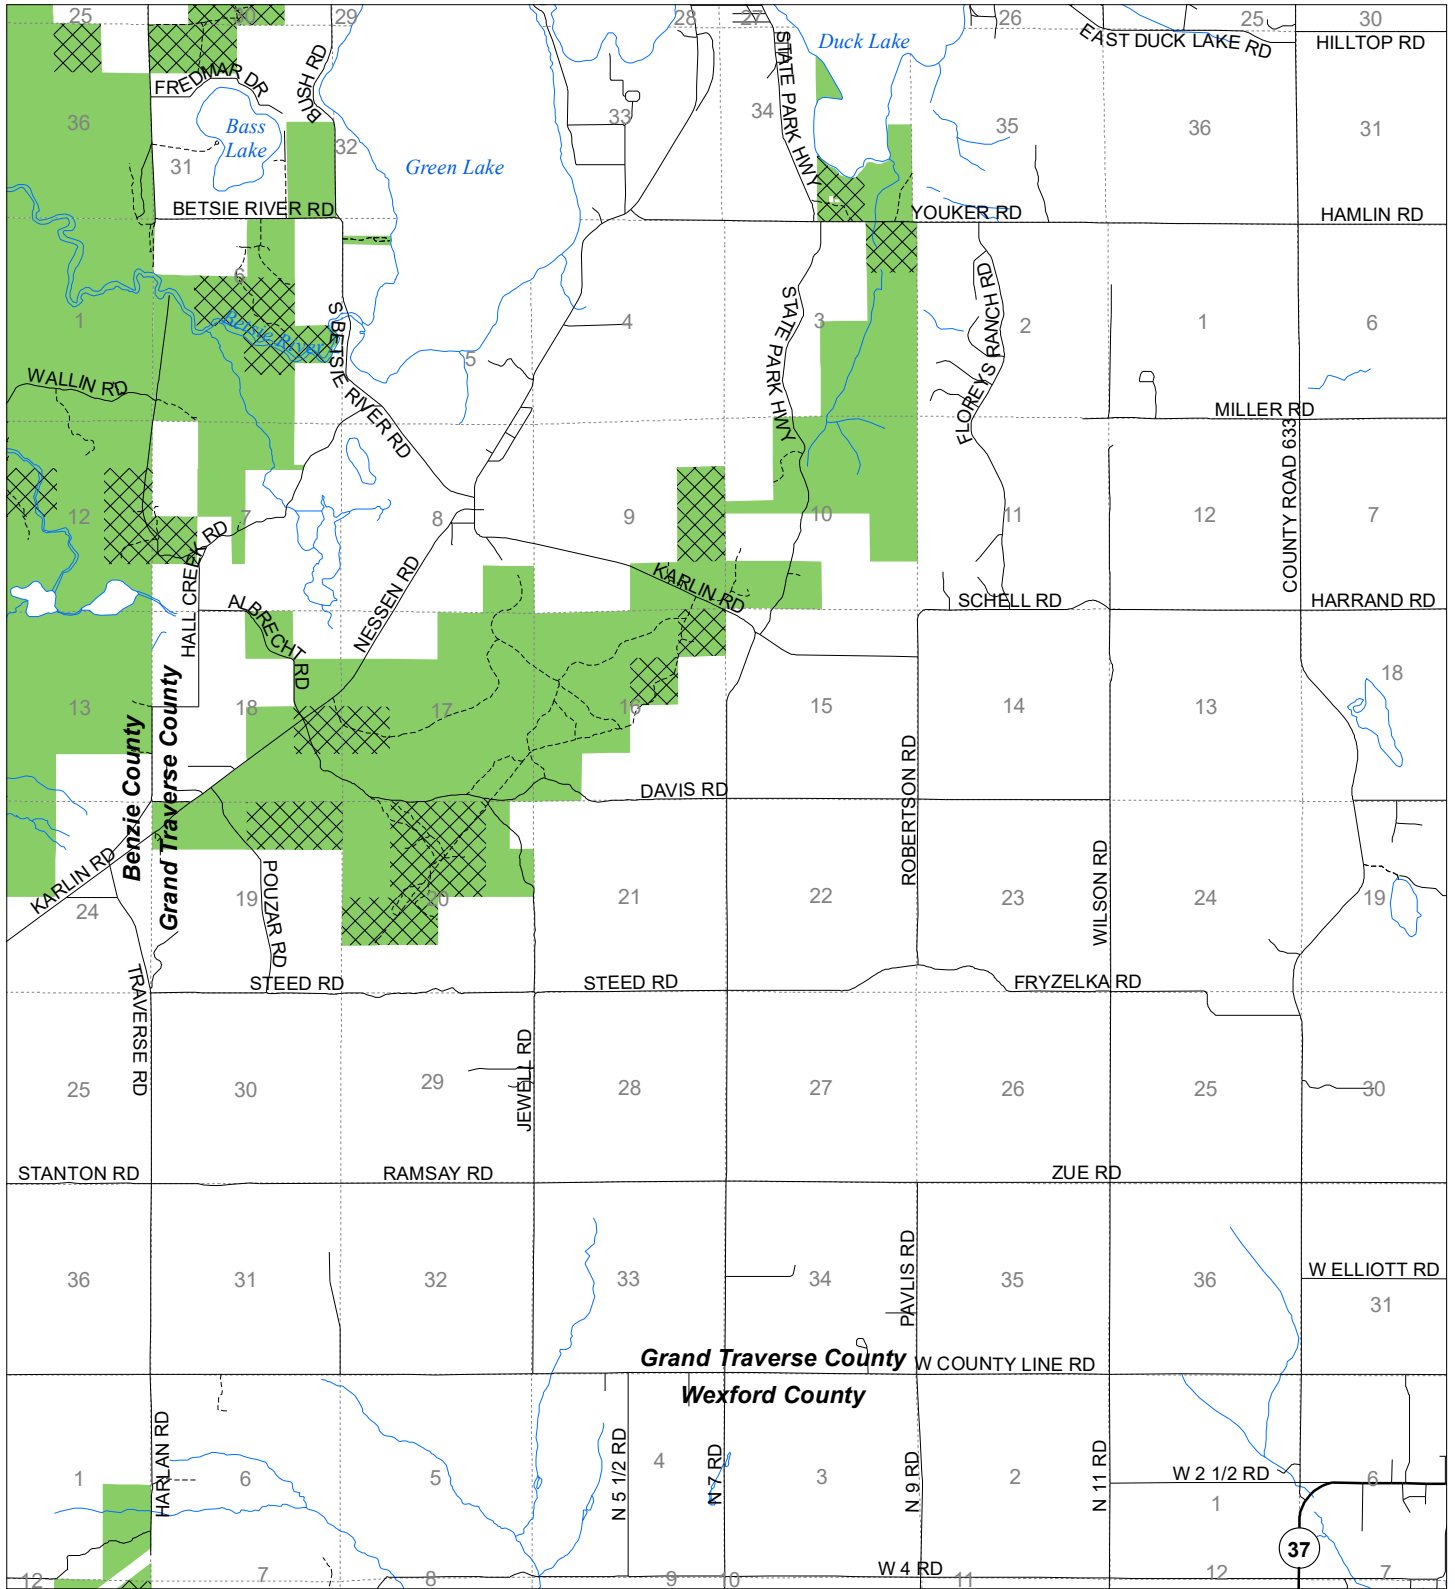

Fuelwood Collection Grand Traverse County T25N,R12W

- State land open to fuelwood collection
- State land closed to fuelwood collection

Effective: April 1, 2020