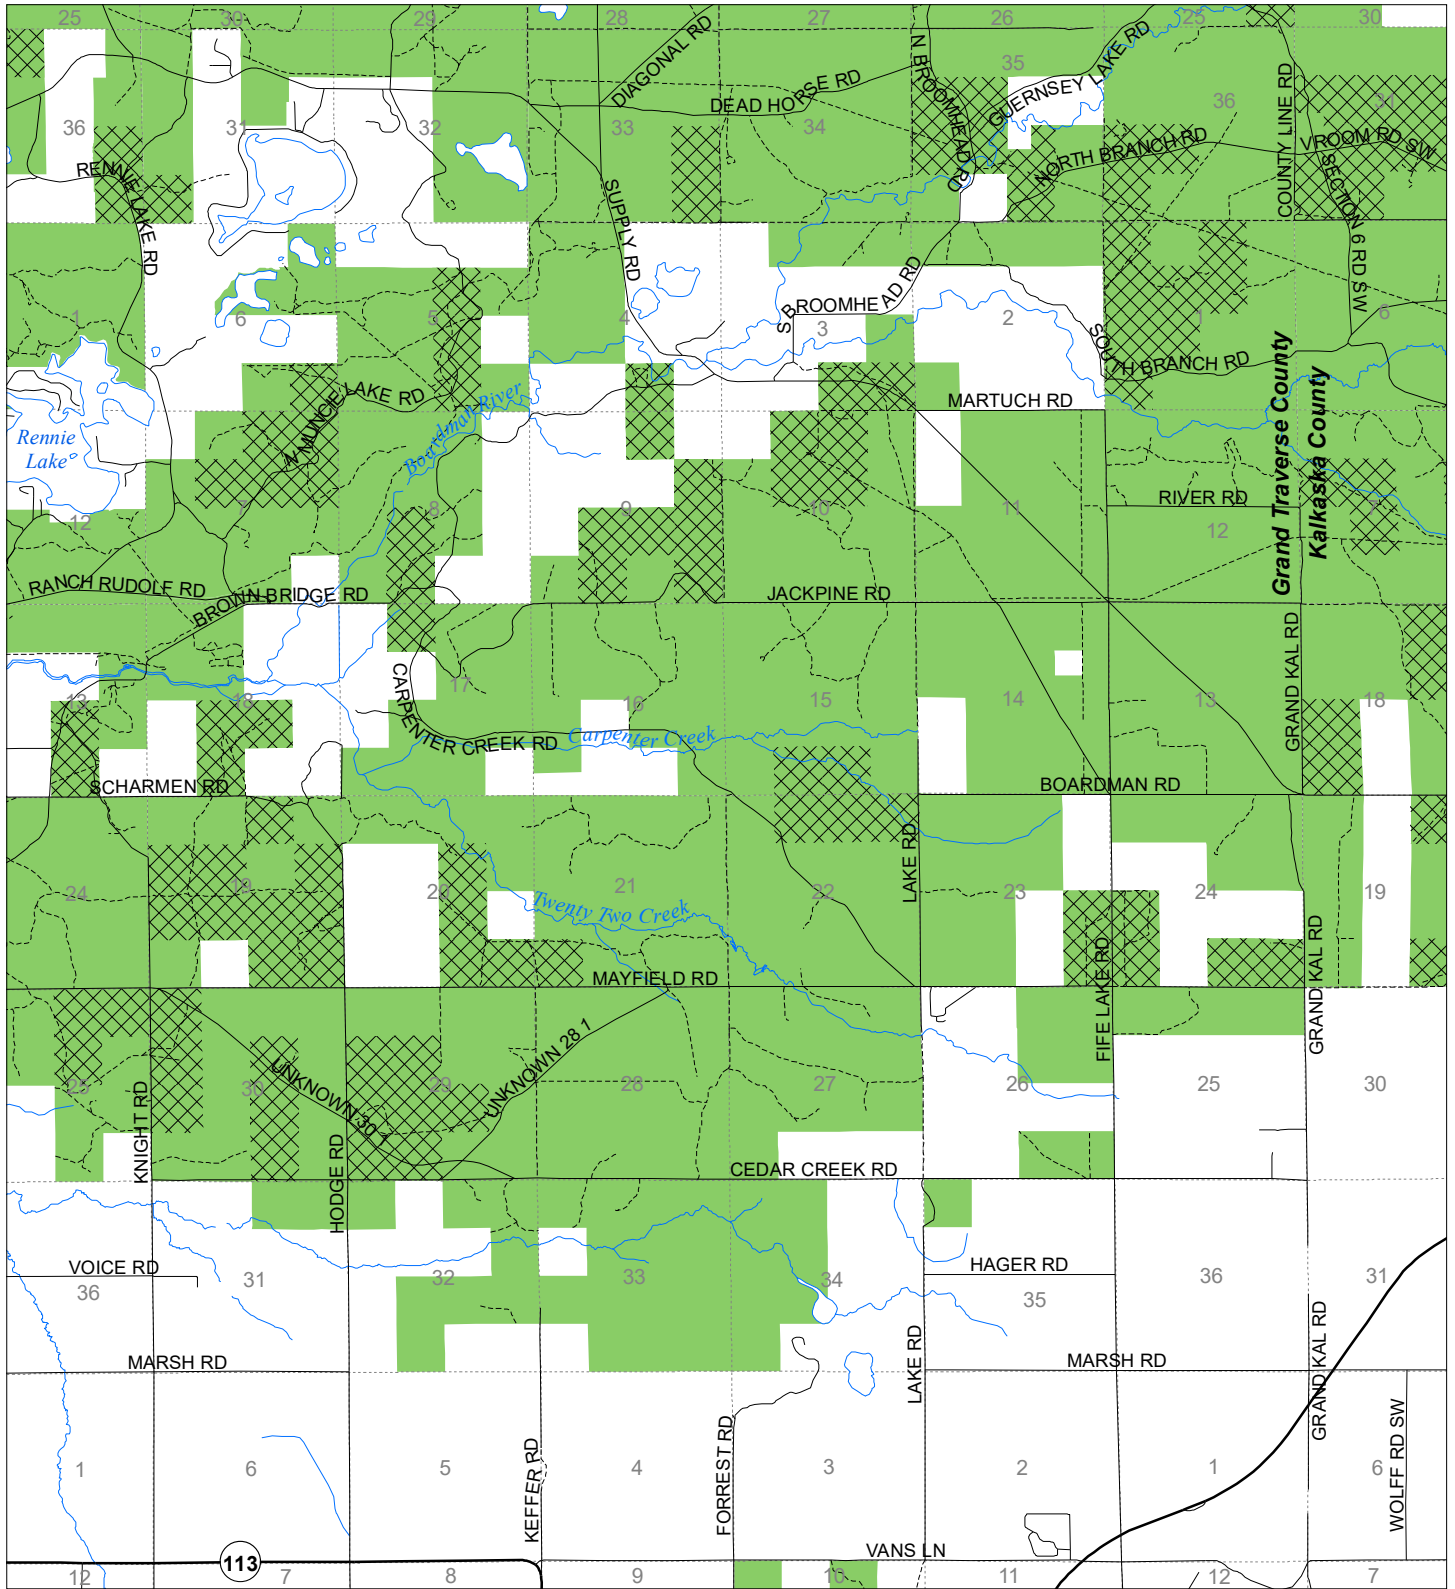

# Fuelwood Collection Grand Traverse County T26N,R09W

- State land open to fuelwood collection
- State land closed to fuelwood collection

Effective: April 1, 2020