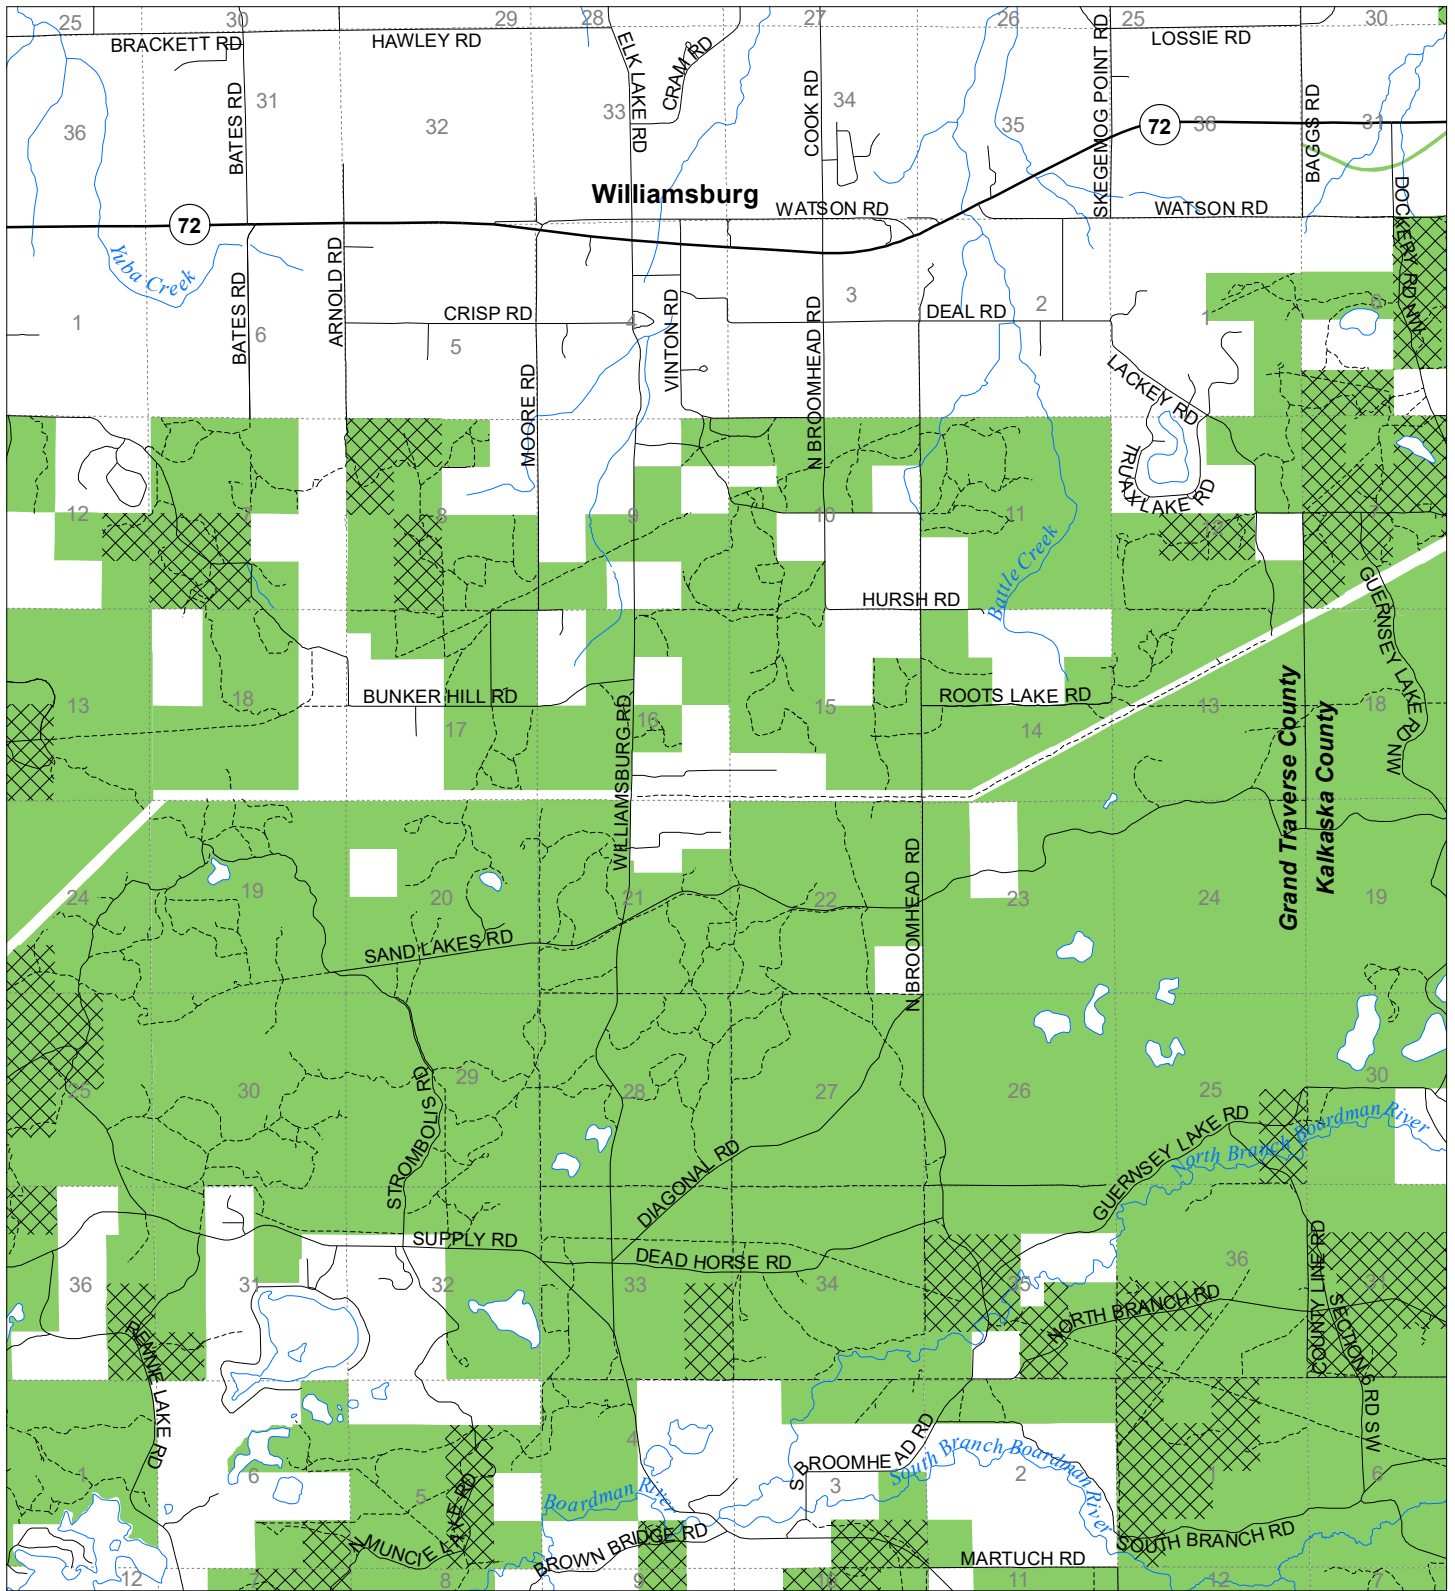

Fuelwood Collection Grand Traverse County T27N,R09W

- State land open to fuelwood collection
- State land closed to fuelwood collection

Effective: April 1, 2020