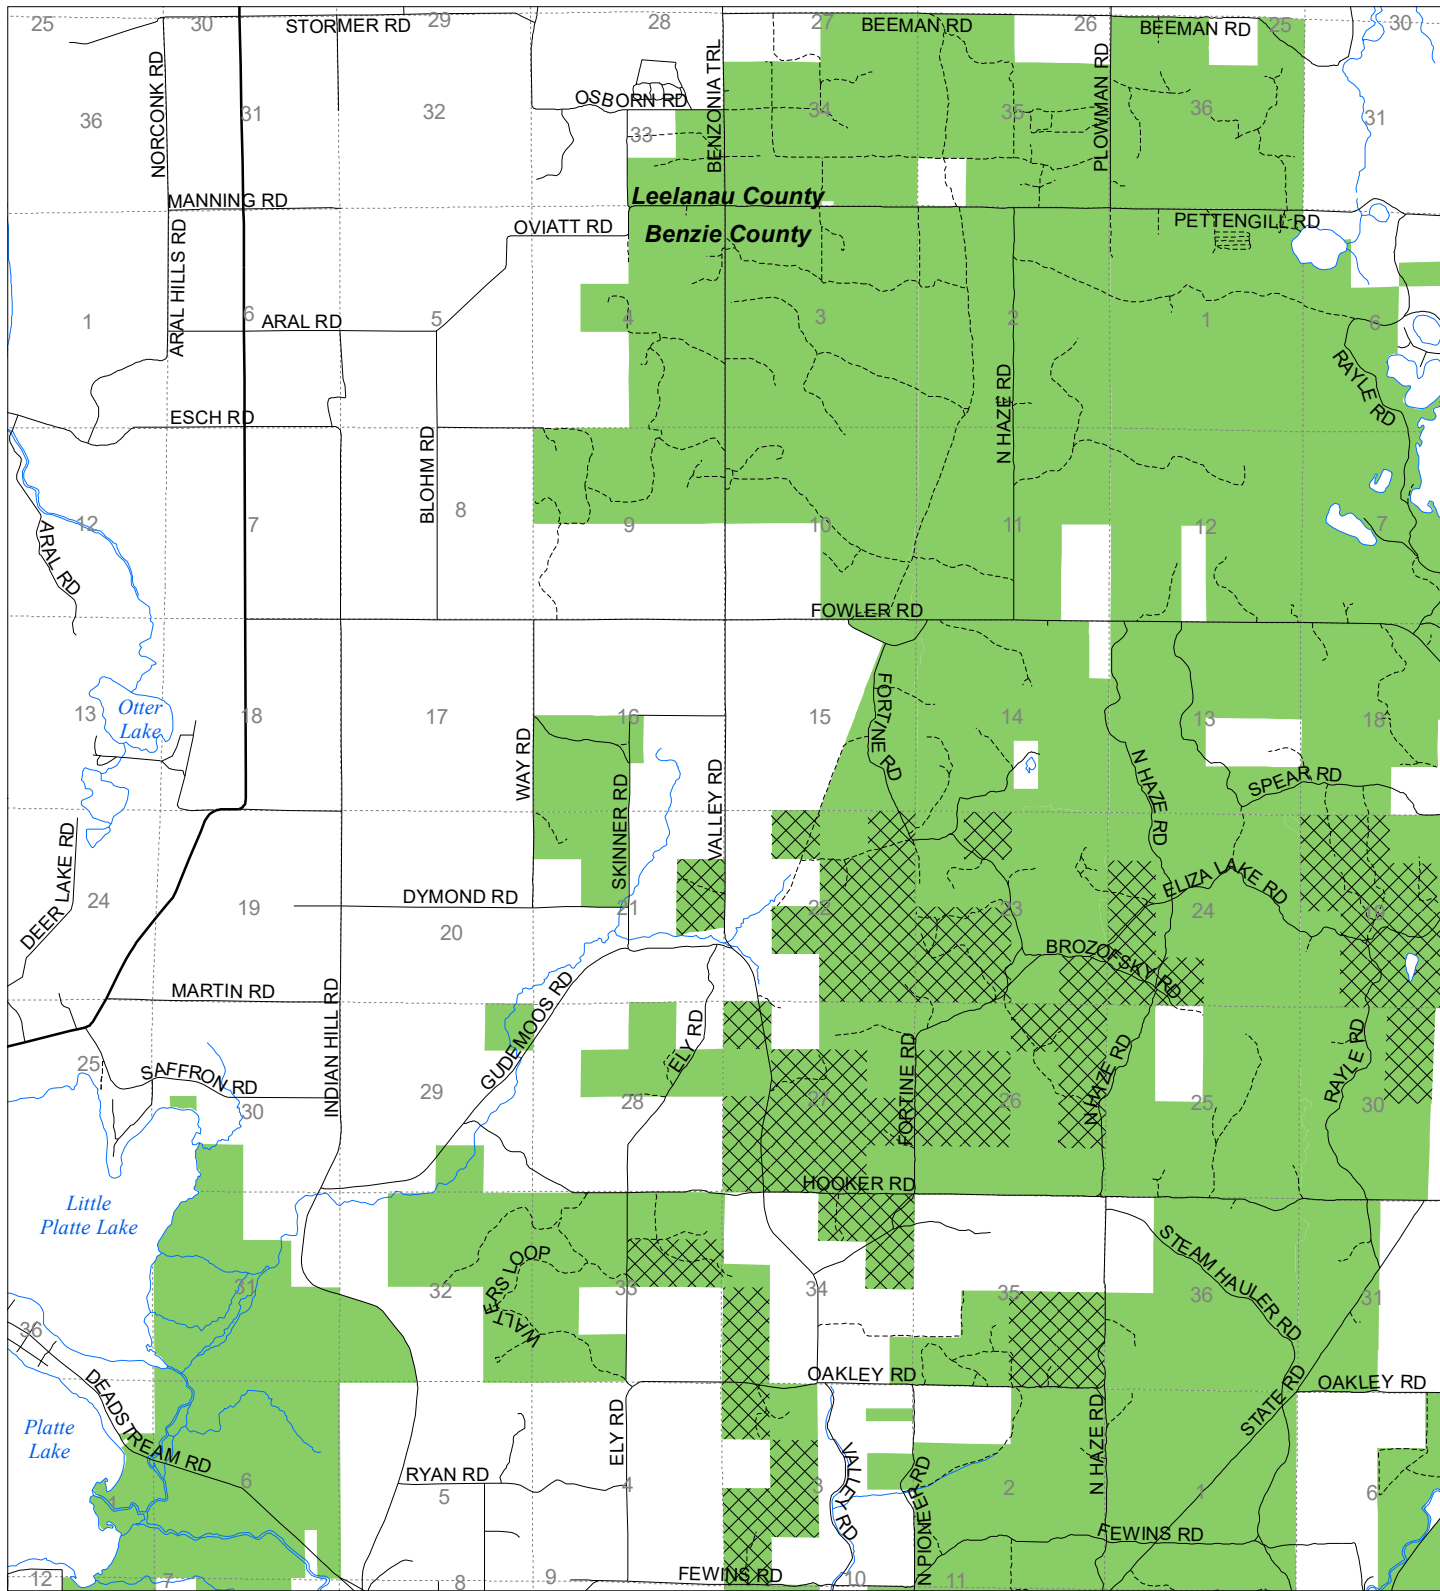

Fuelwood Collection Benzie County T27N,R14W

- State land open to fuelwood collection
- State land closed to fuelwood collection

Effective: April 1, 2020