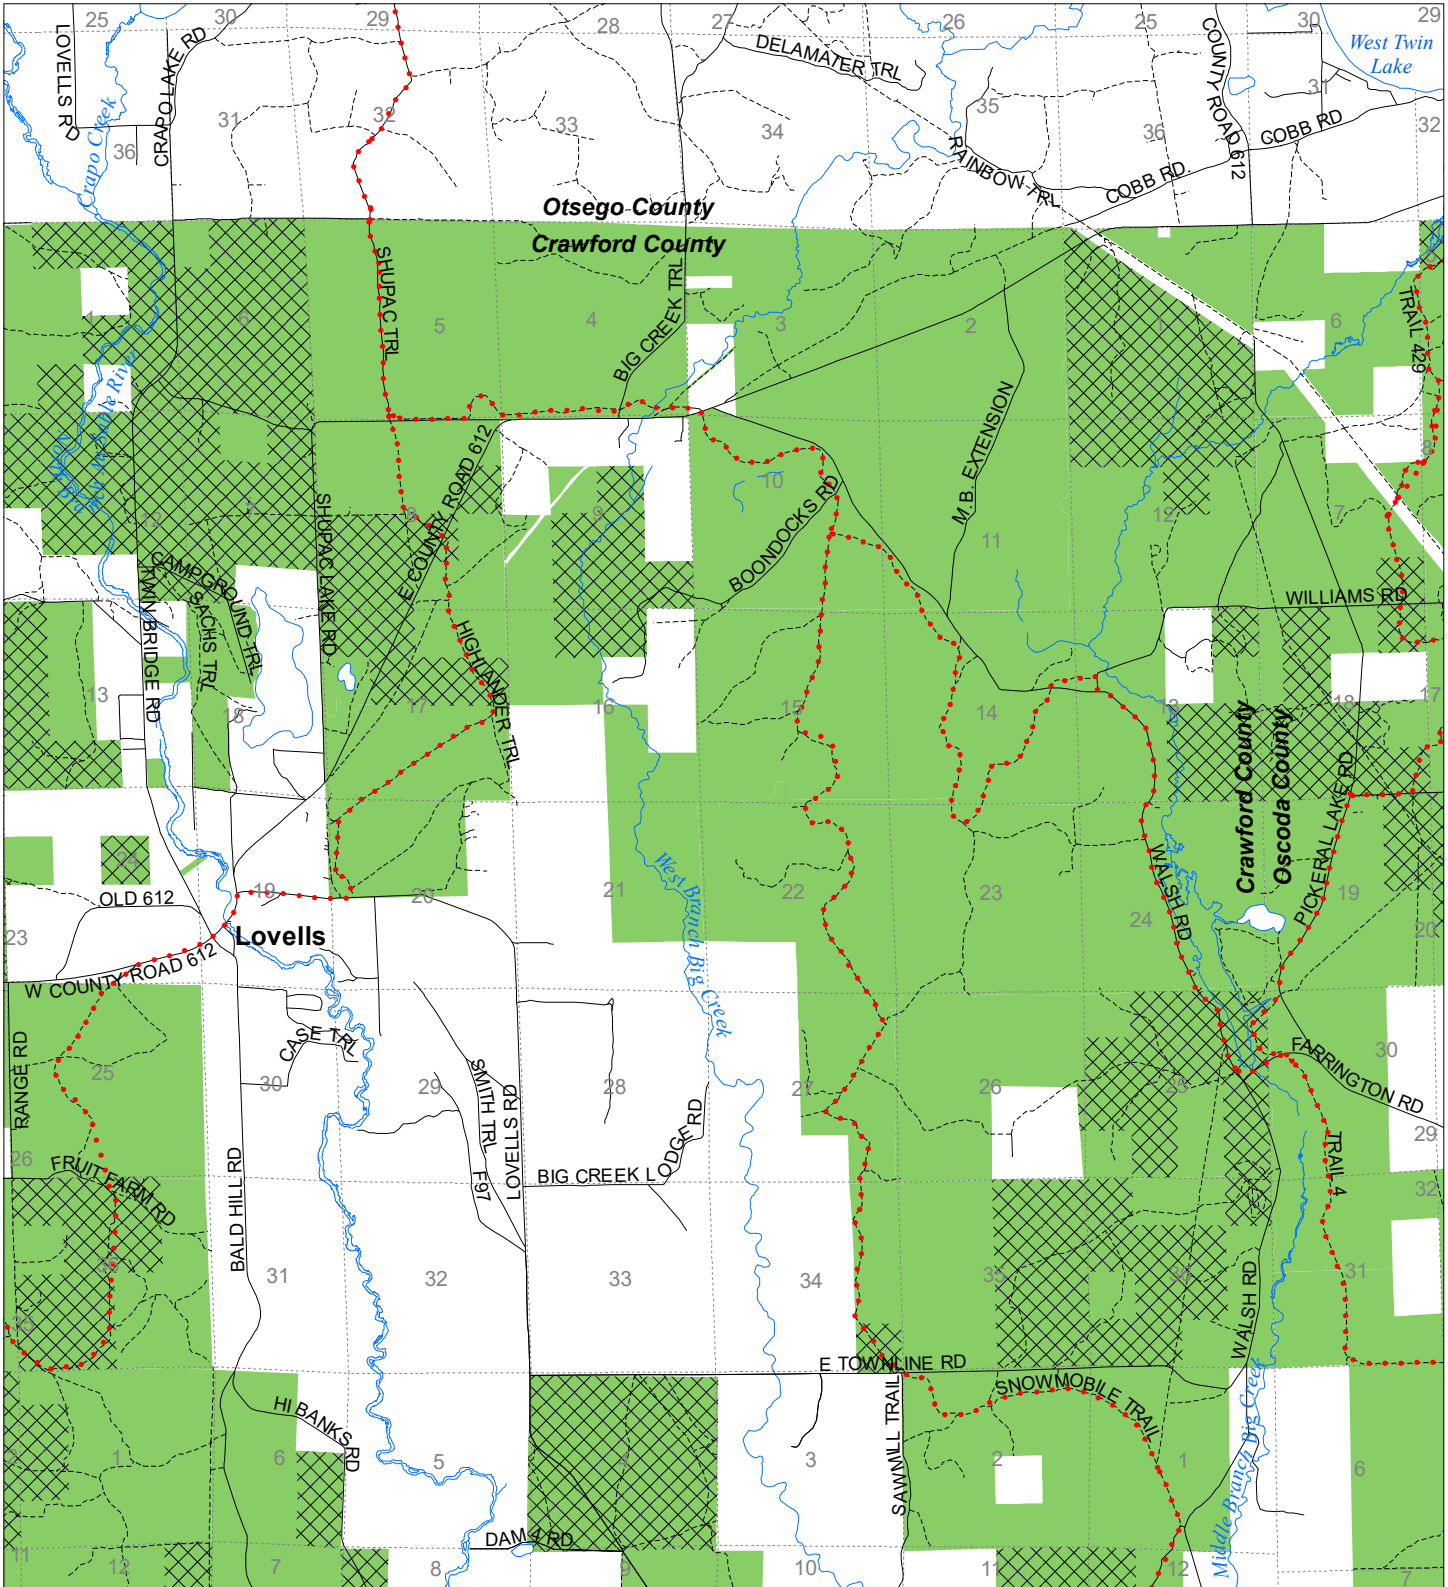

Fuelwood Collection Crawford County T28N,R01W

- State land open to fuelwood collection
- State land closed to fuelwood collection

..... Snowmobile trail

Effective: April 1, 2020

Date: 03/20/2020