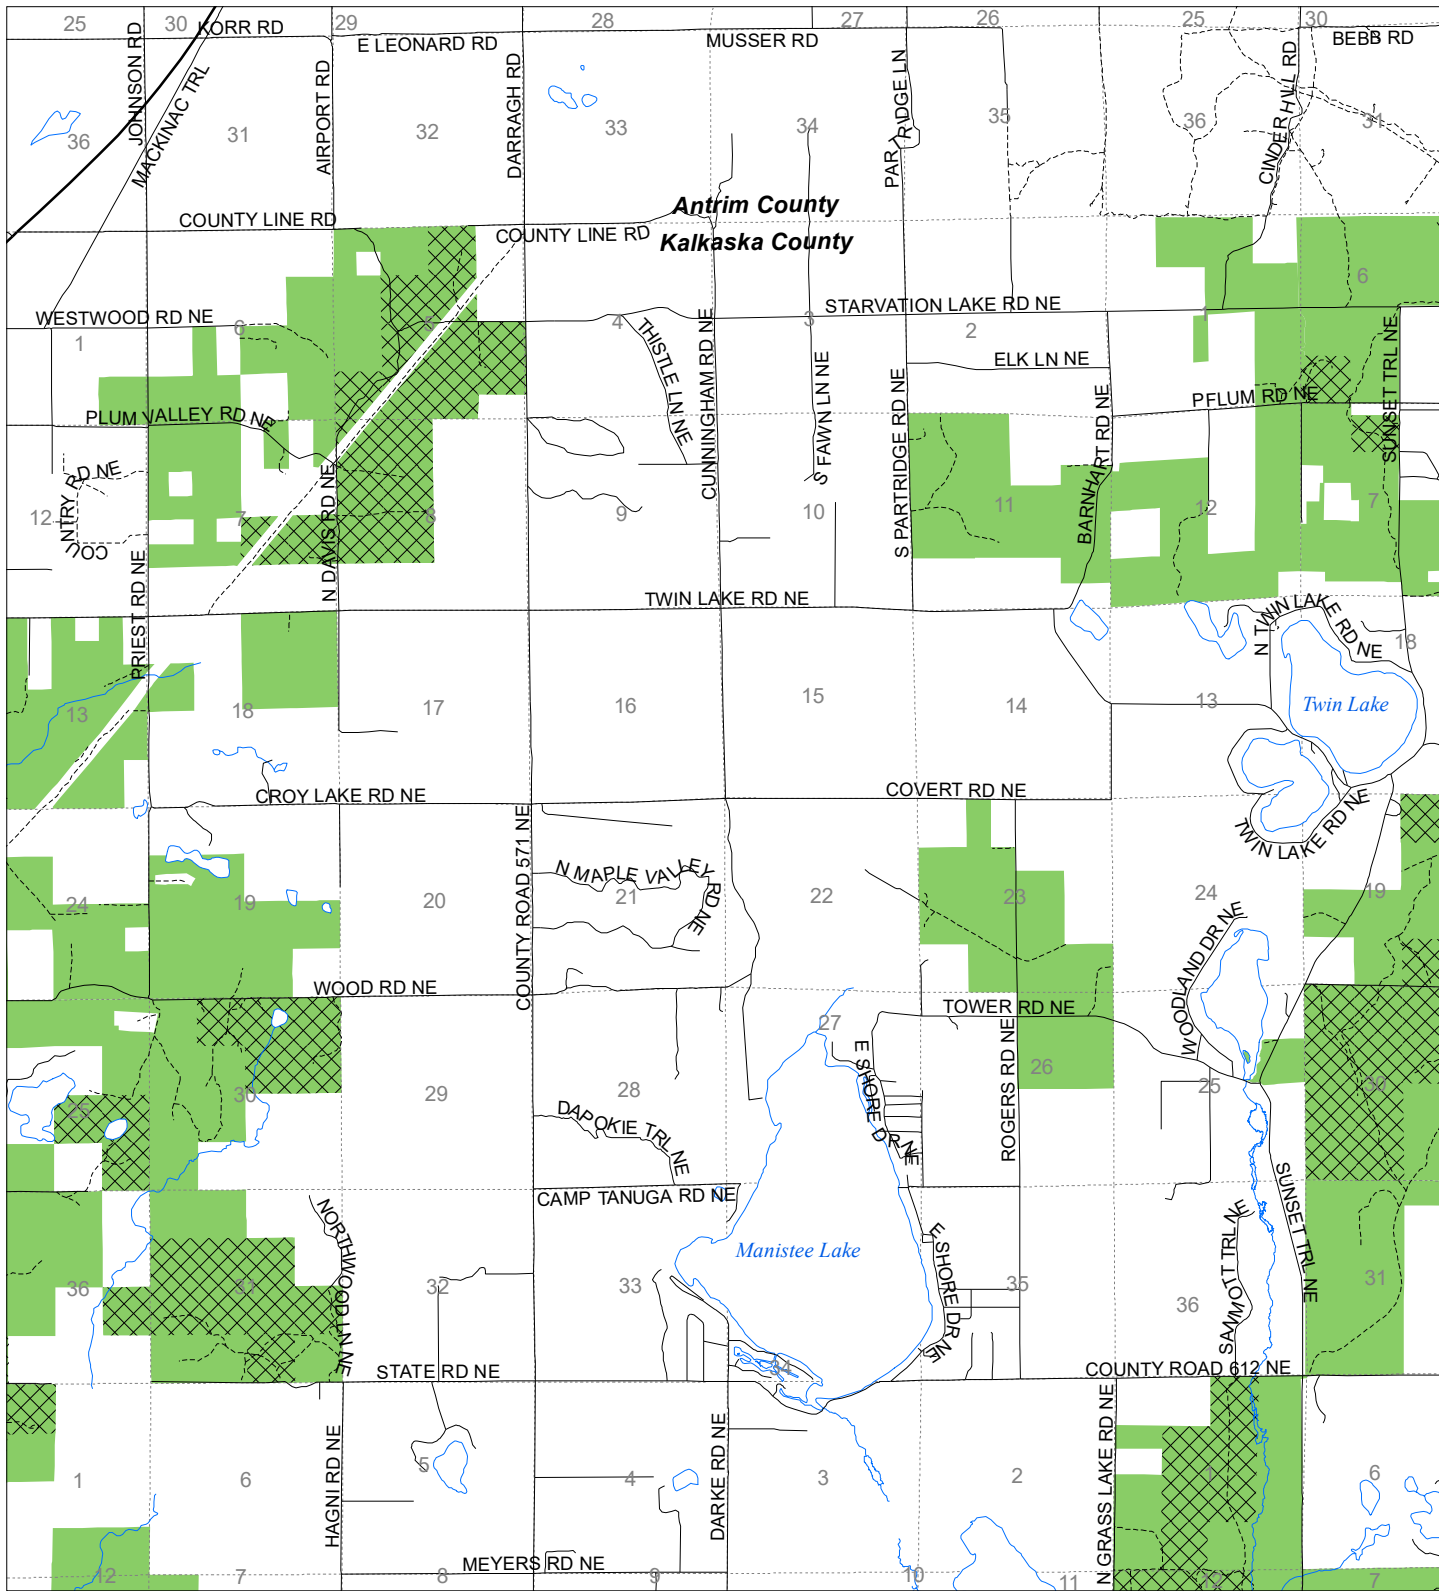

# Fuelwood Collection Kalkaska County T28N,R06W

- State land open to fuelwood collection
- State land closed to fuelwood collection

Effective: April 1, 2020

Date: 03/22/2020