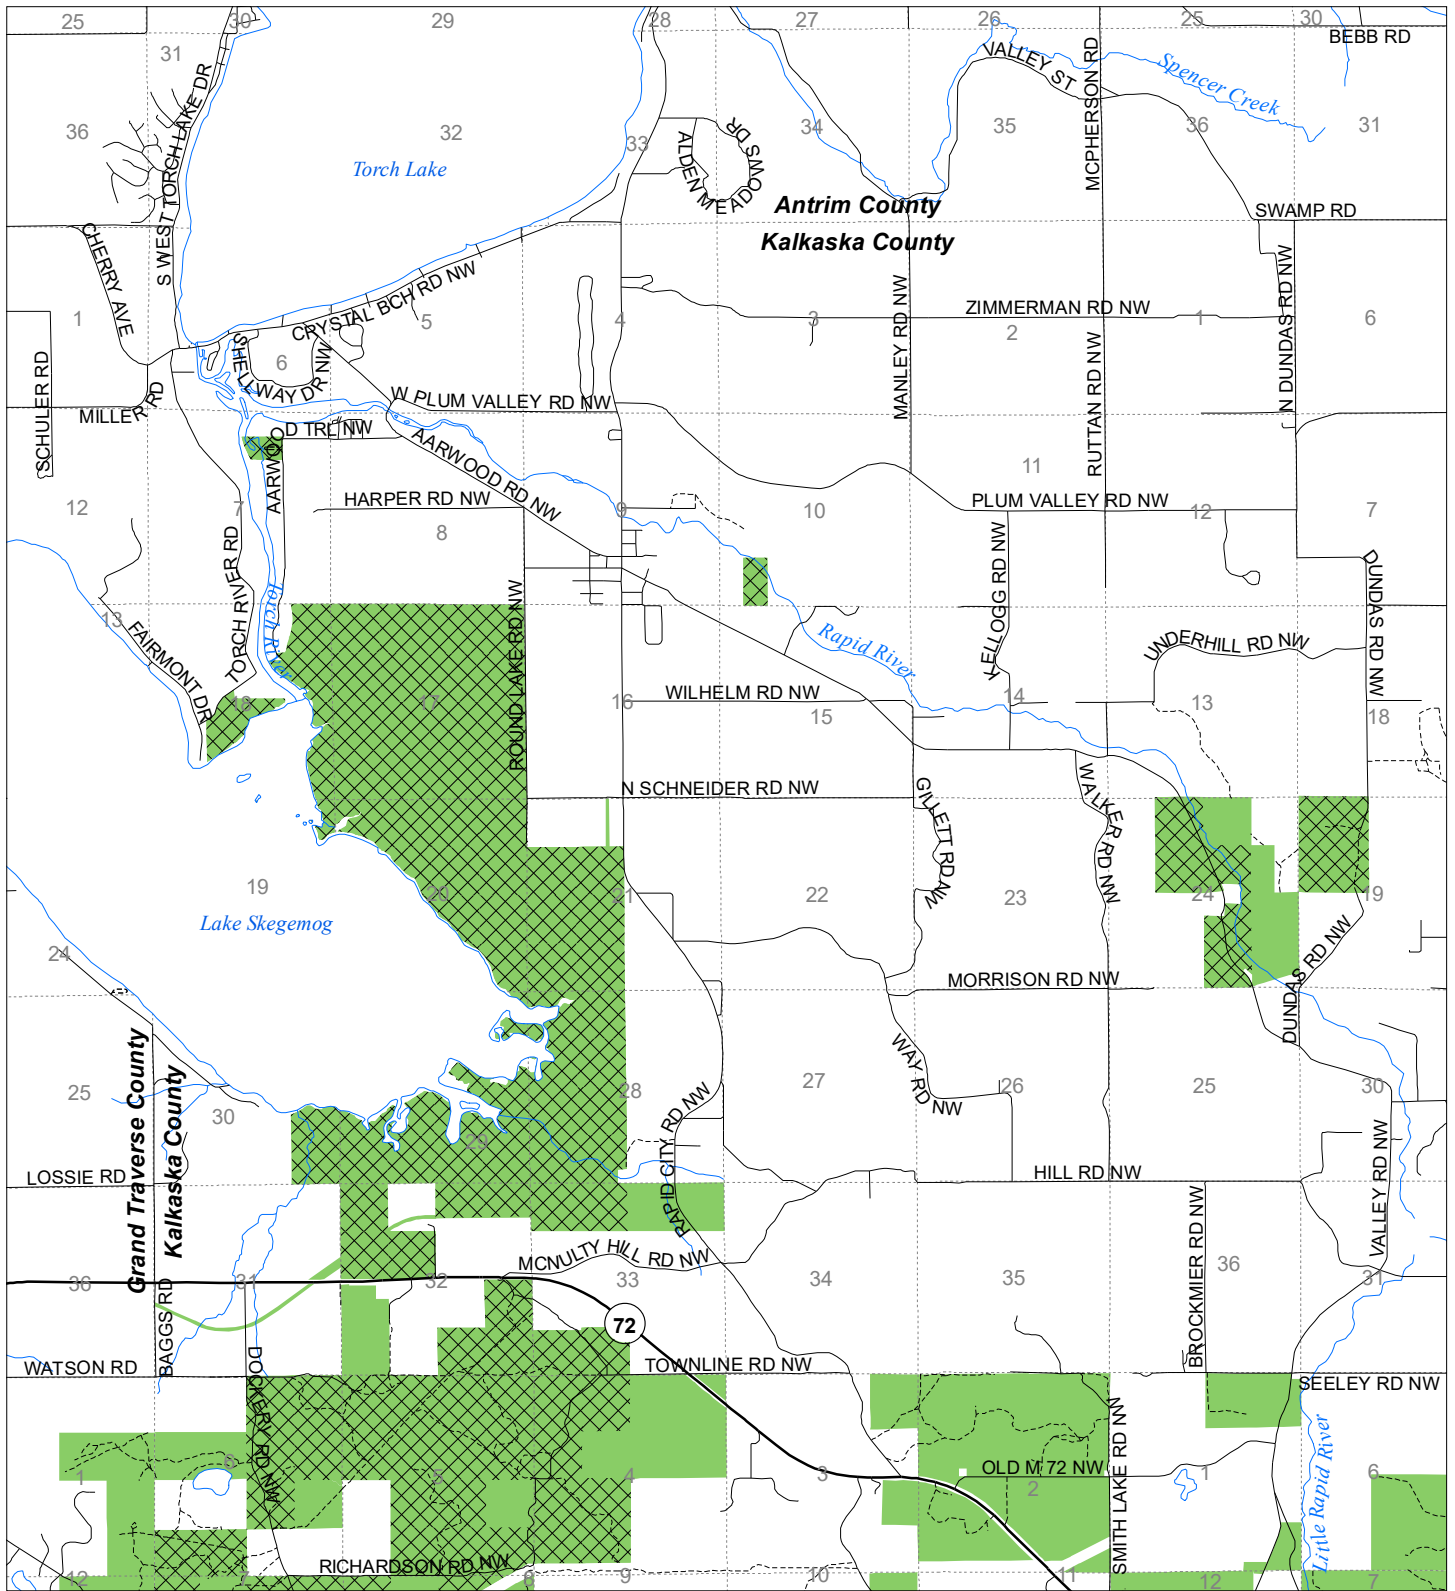

Fuelwood Collection
 Kalkaska County
T28N,R08W

- State land open to fuelwood collection
- State land closed to fuelwood collection

Effective: April 1, 2020

Date: 03/22/2020