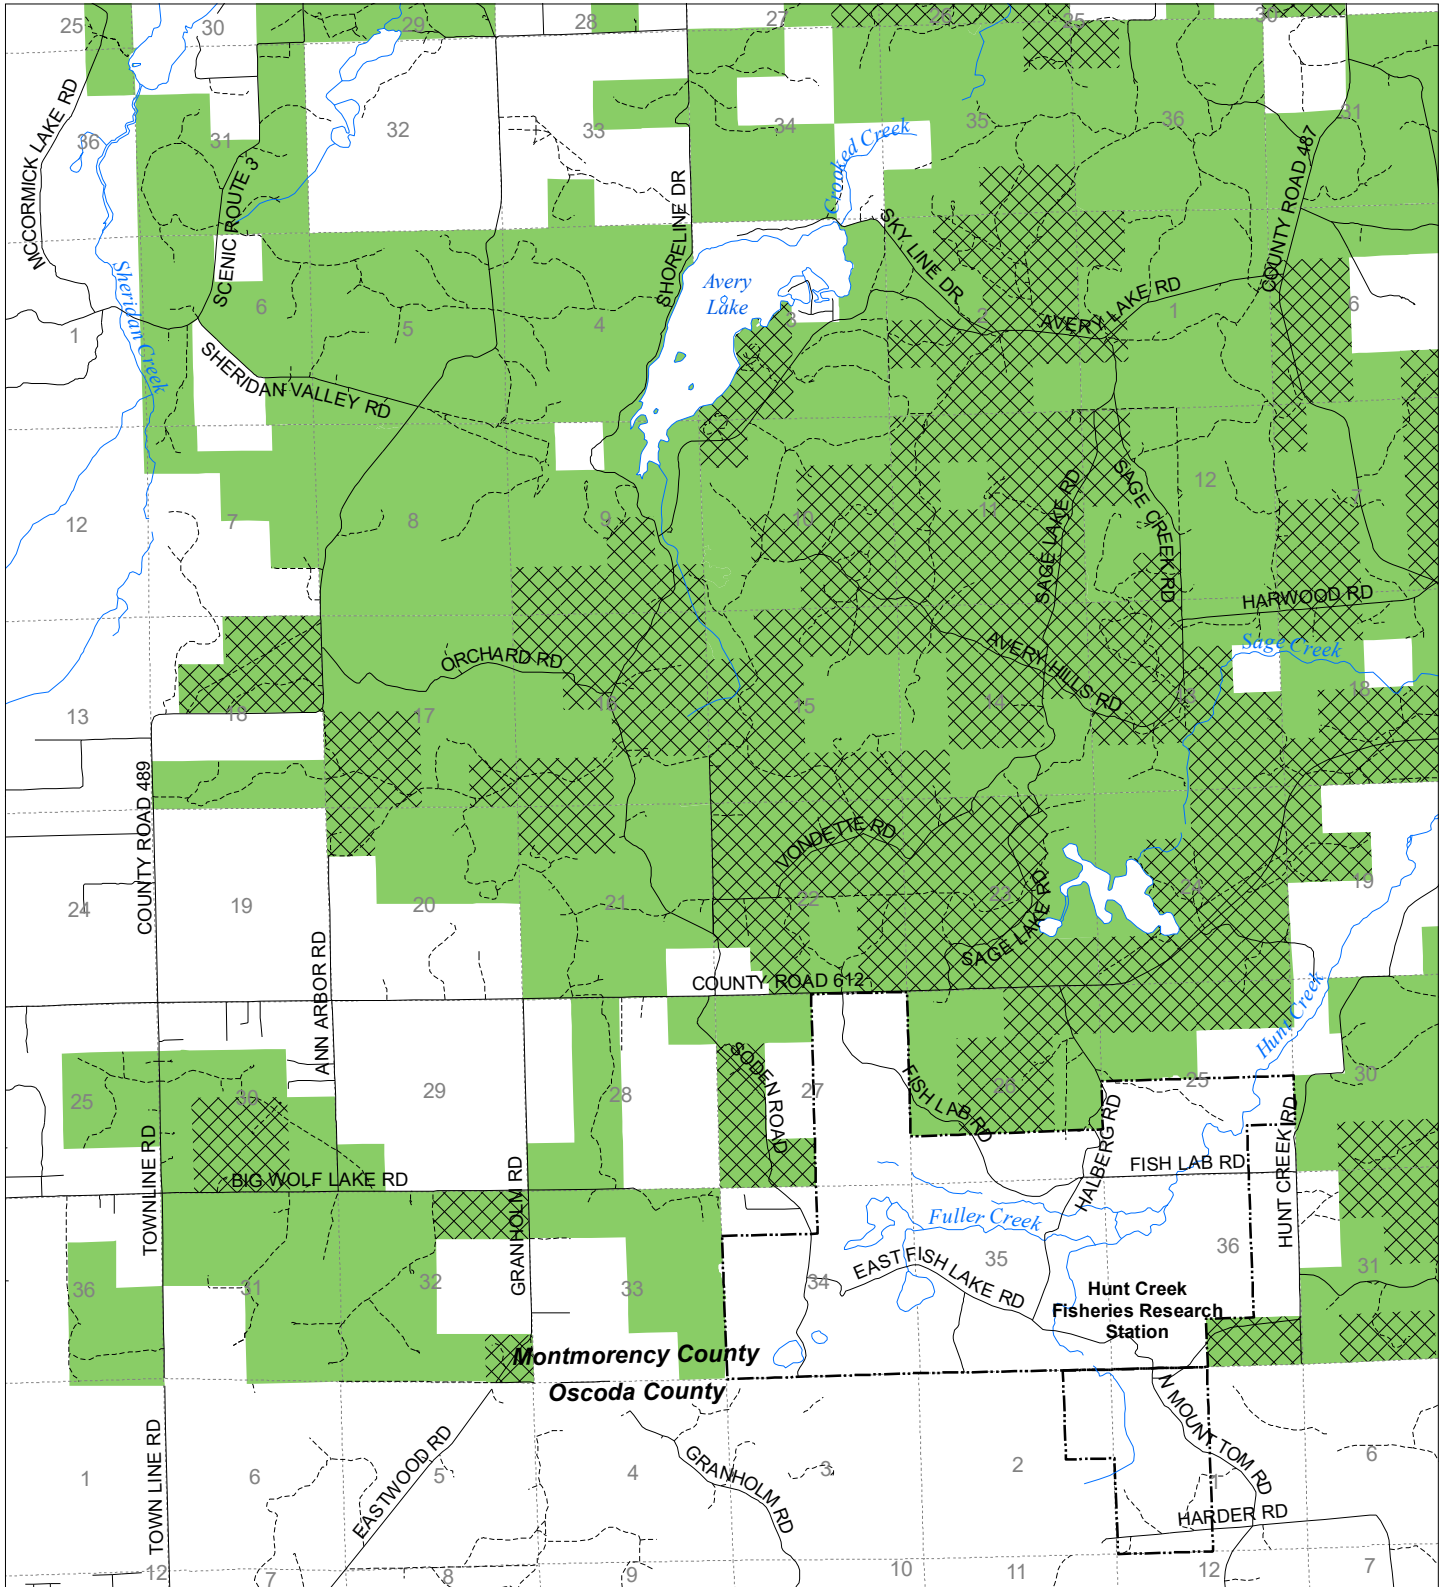

Fuelwood Collection Montmorency County T29N,R02E

- State land open to fuelwood collection
- State land closed to fuelwood collection

Effective: April 1, 2020