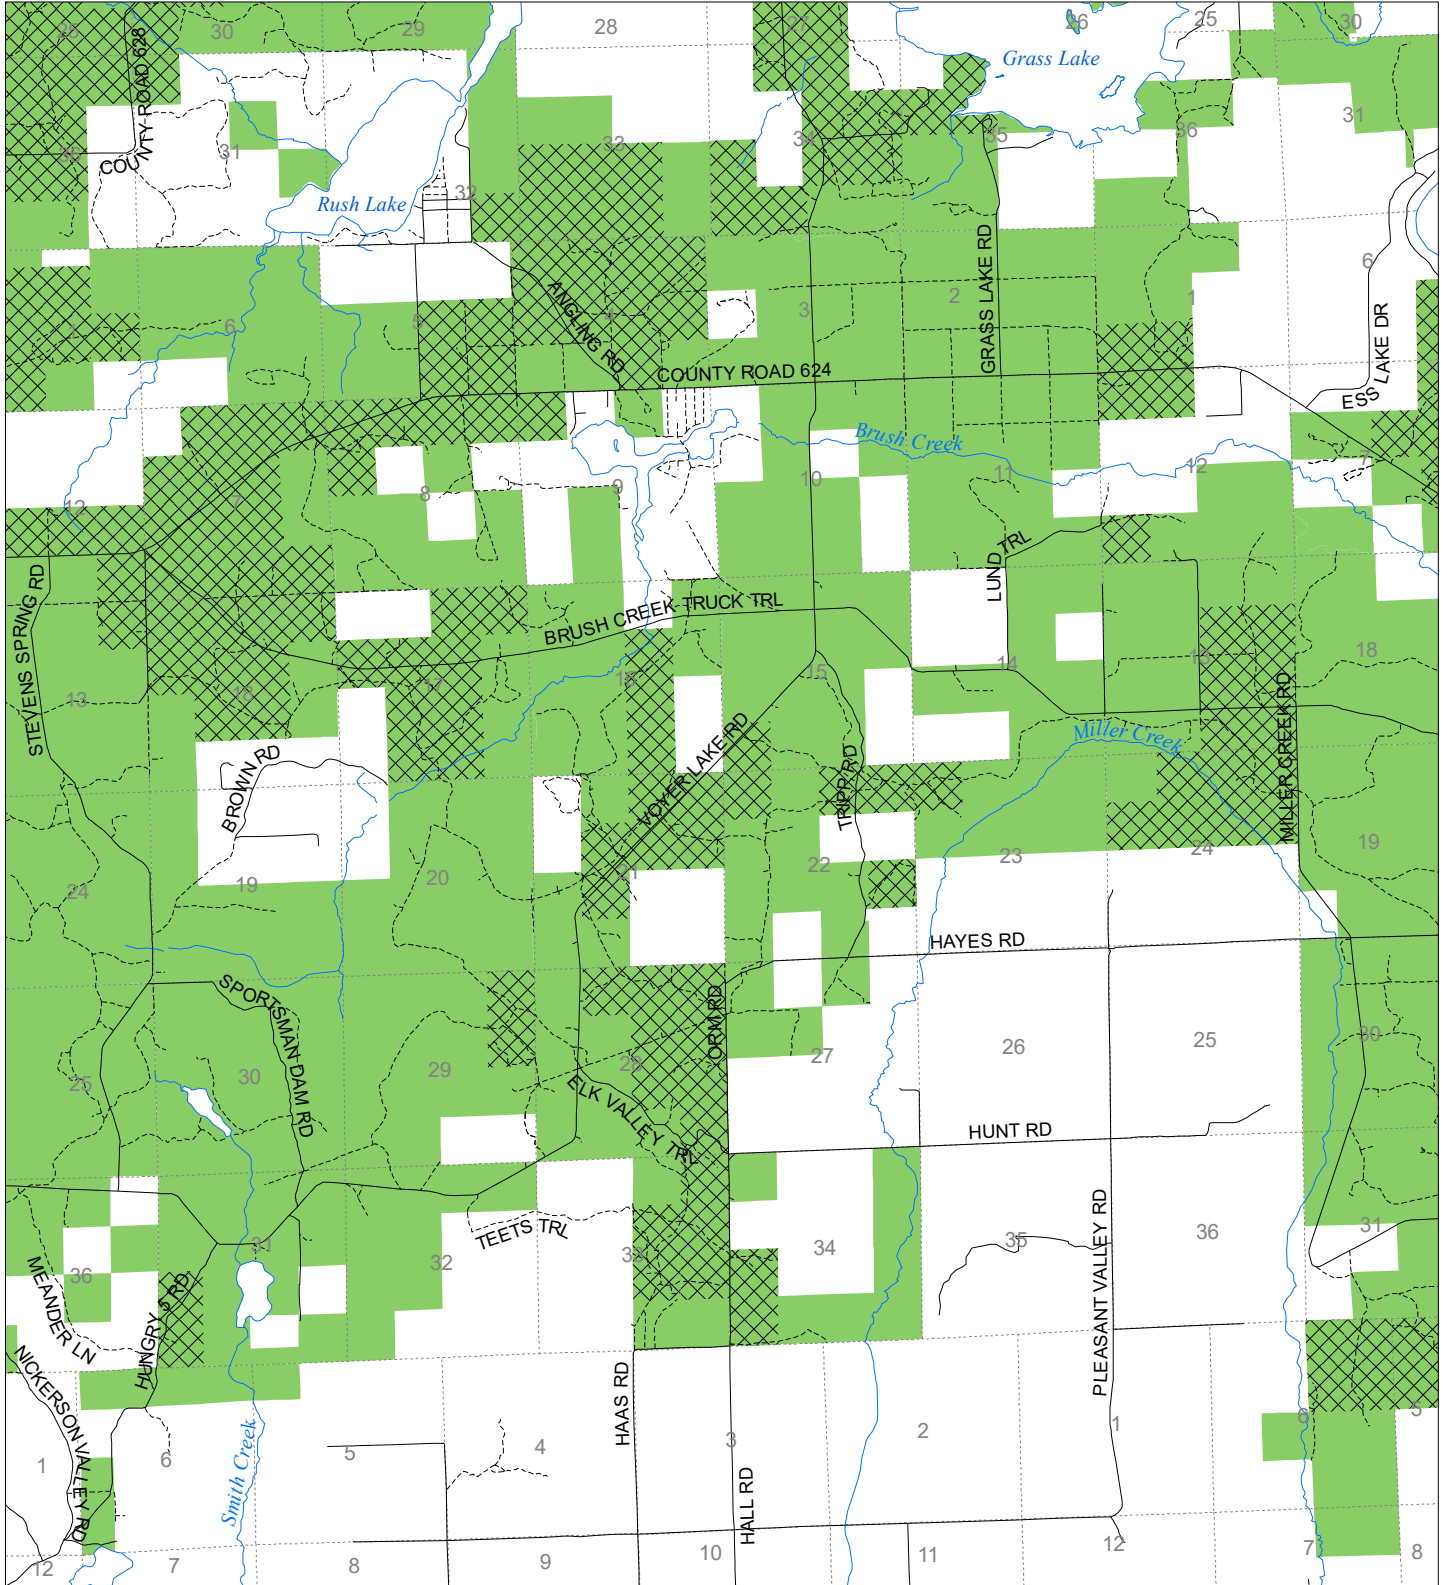

Fuelwood Collection
 Montmorency County
T31N,R03E

- State land open to fuelwood collection
- State land closed to fuelwood collection

Effective: April 1, 2020