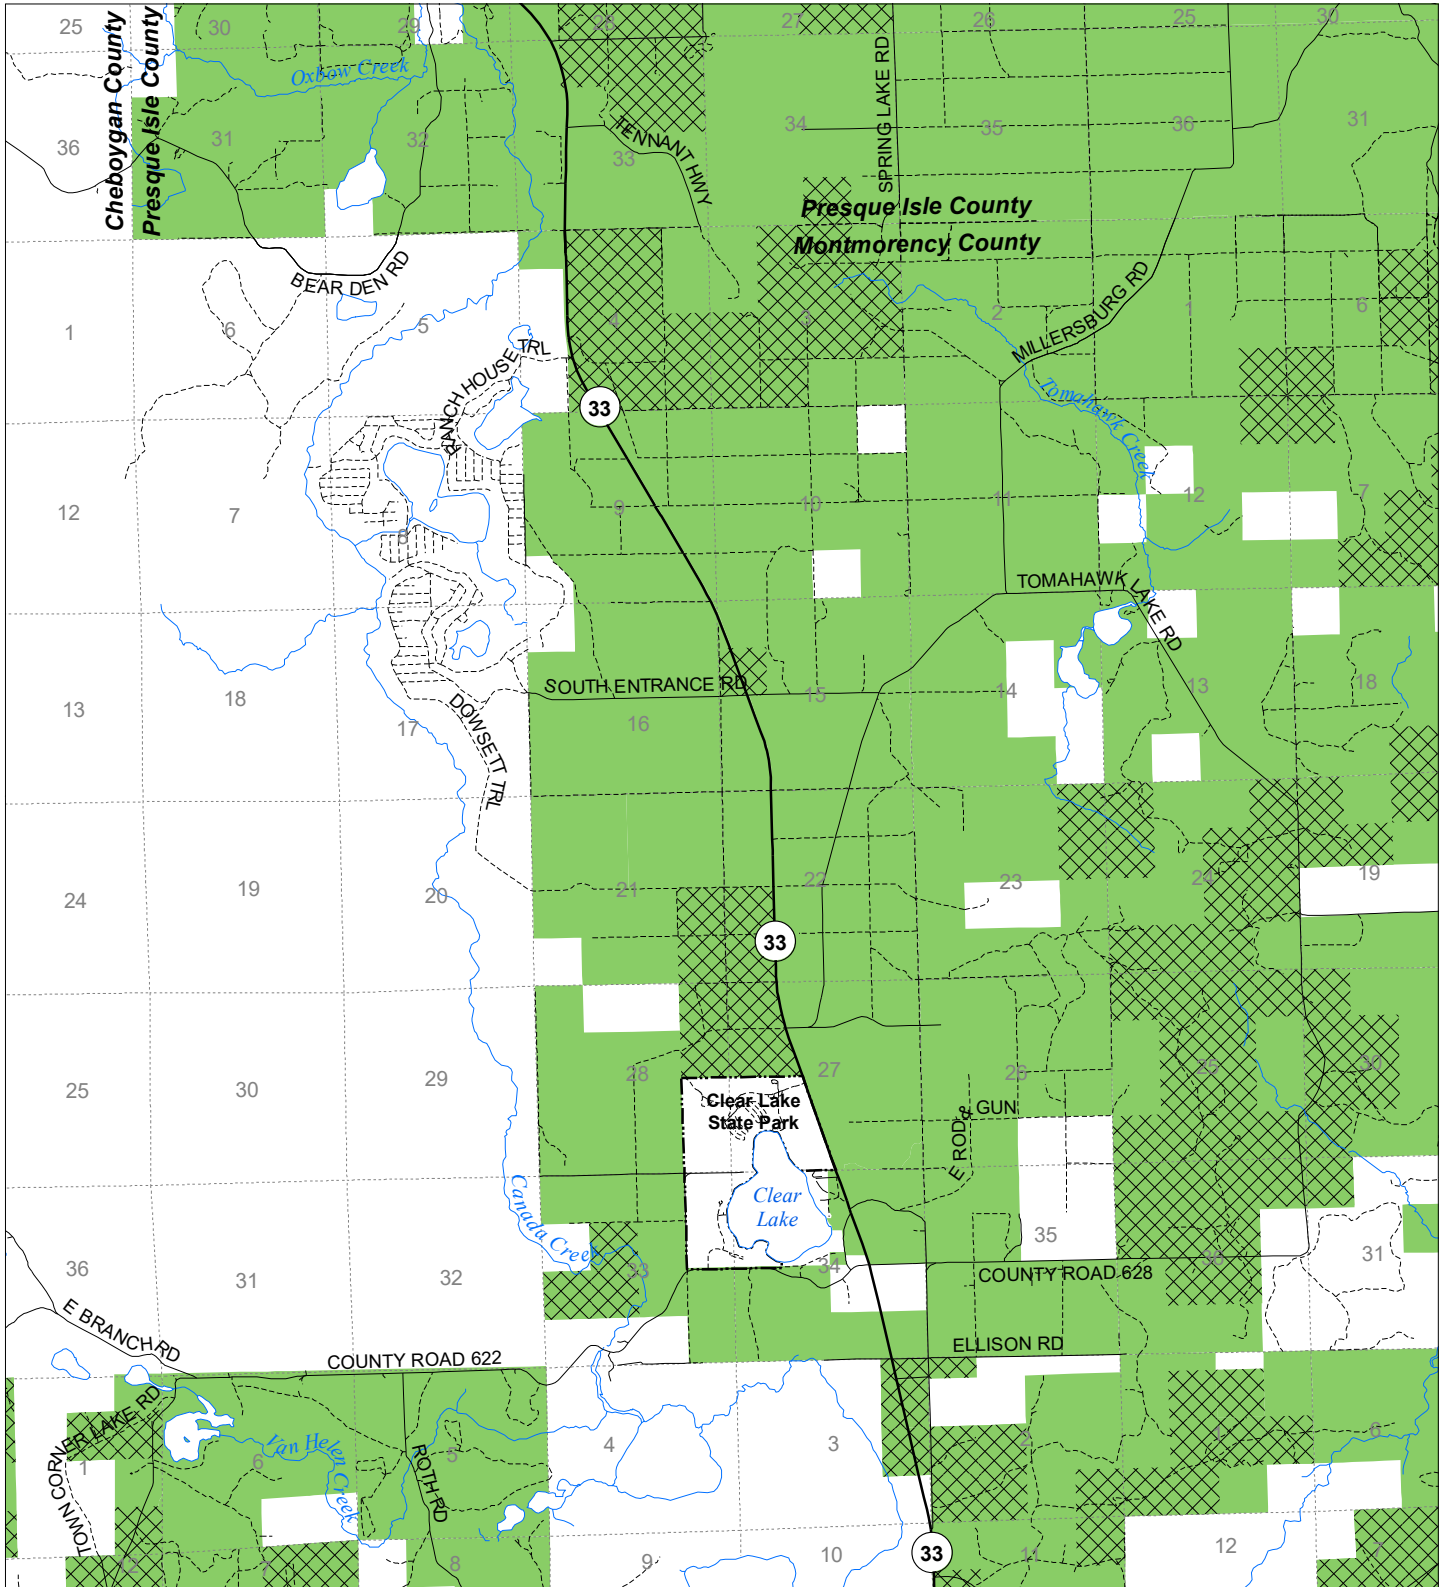

Fuelwood Collection  
 Montmorency County  
**T32N,R02E**

- State land open to fuelwood collection
- State land closed to fuelwood collection

Effective: April 1, 2020