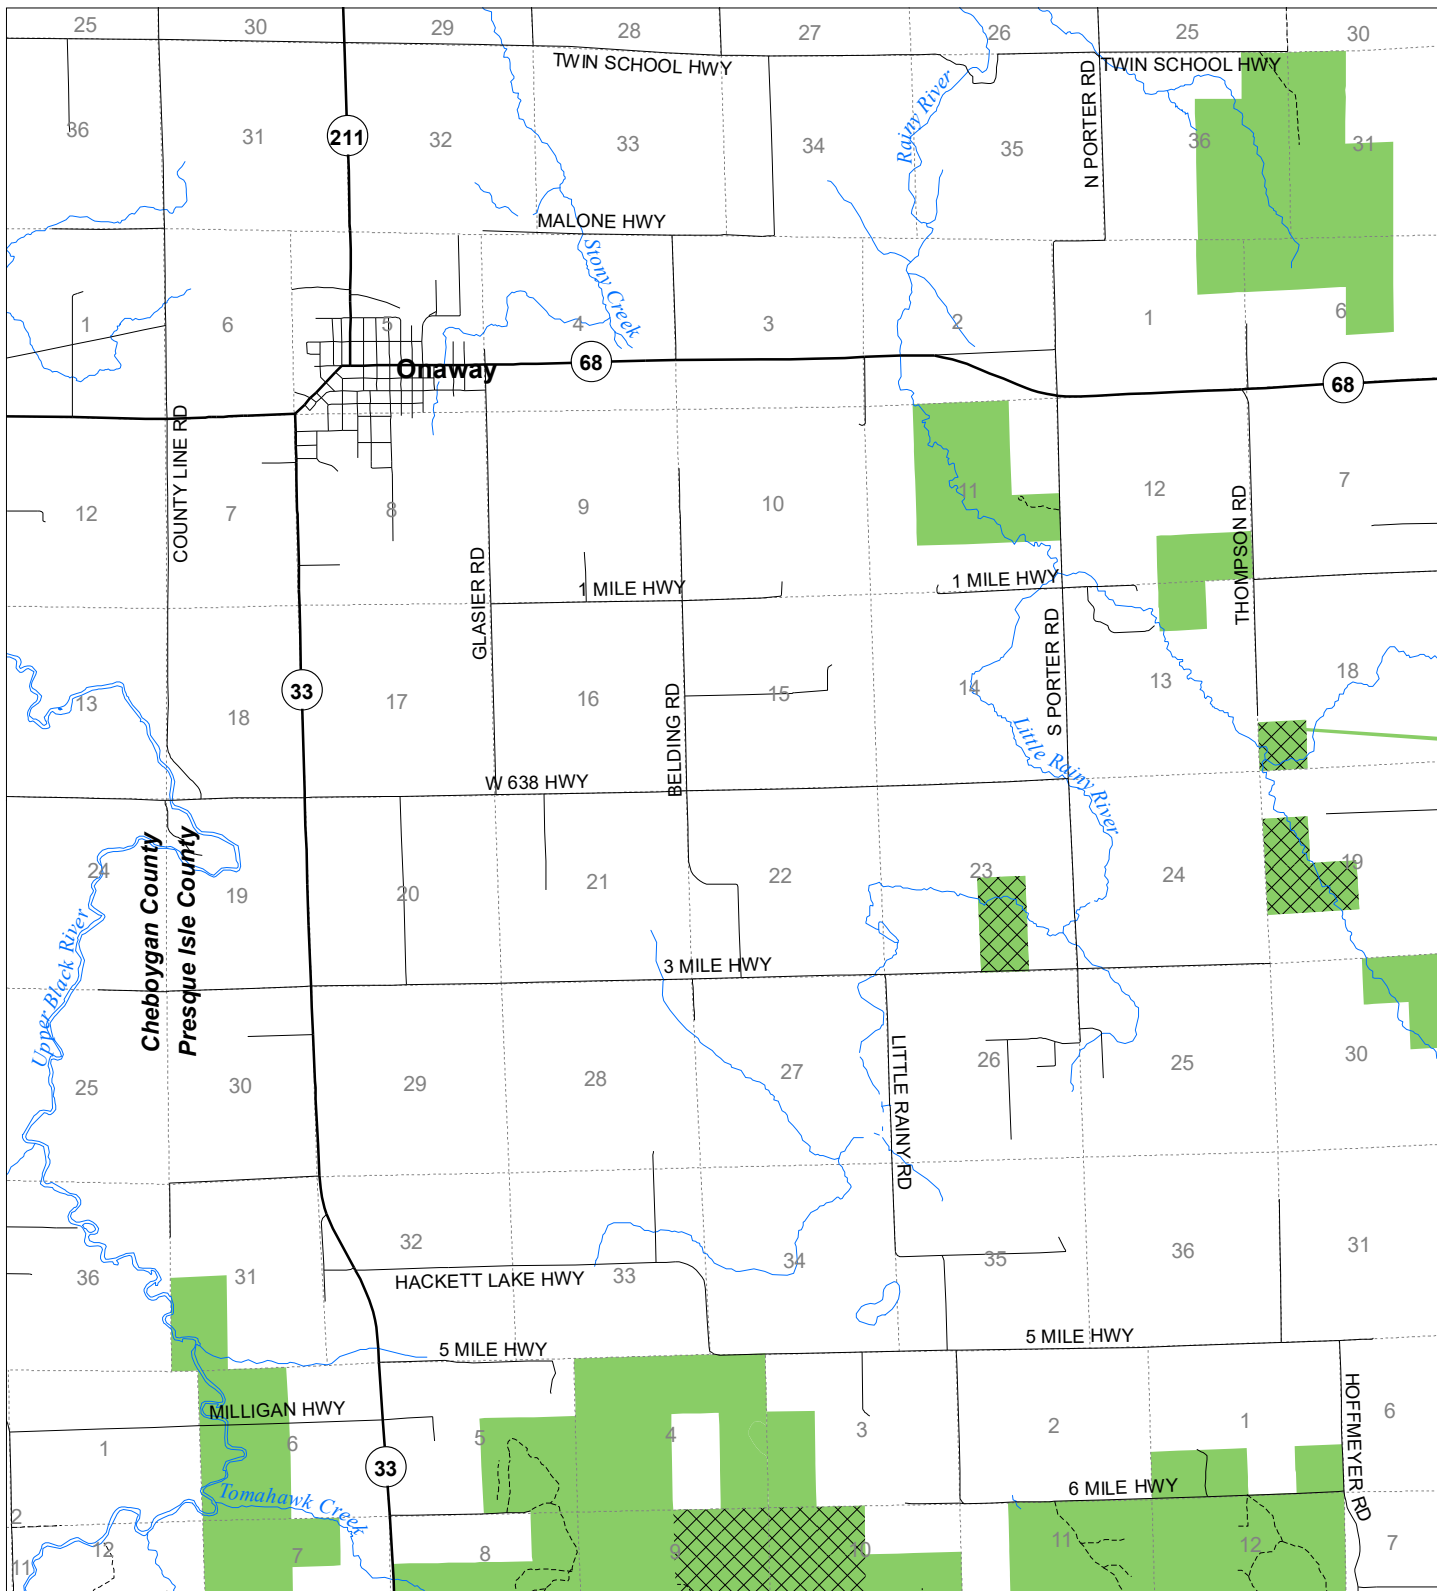

Fuelwood Collection Presque Isle County T34N,R02E

- State land open to fuelwood collection
- State land closed to fuelwood collection

Effective: April 1, 2020