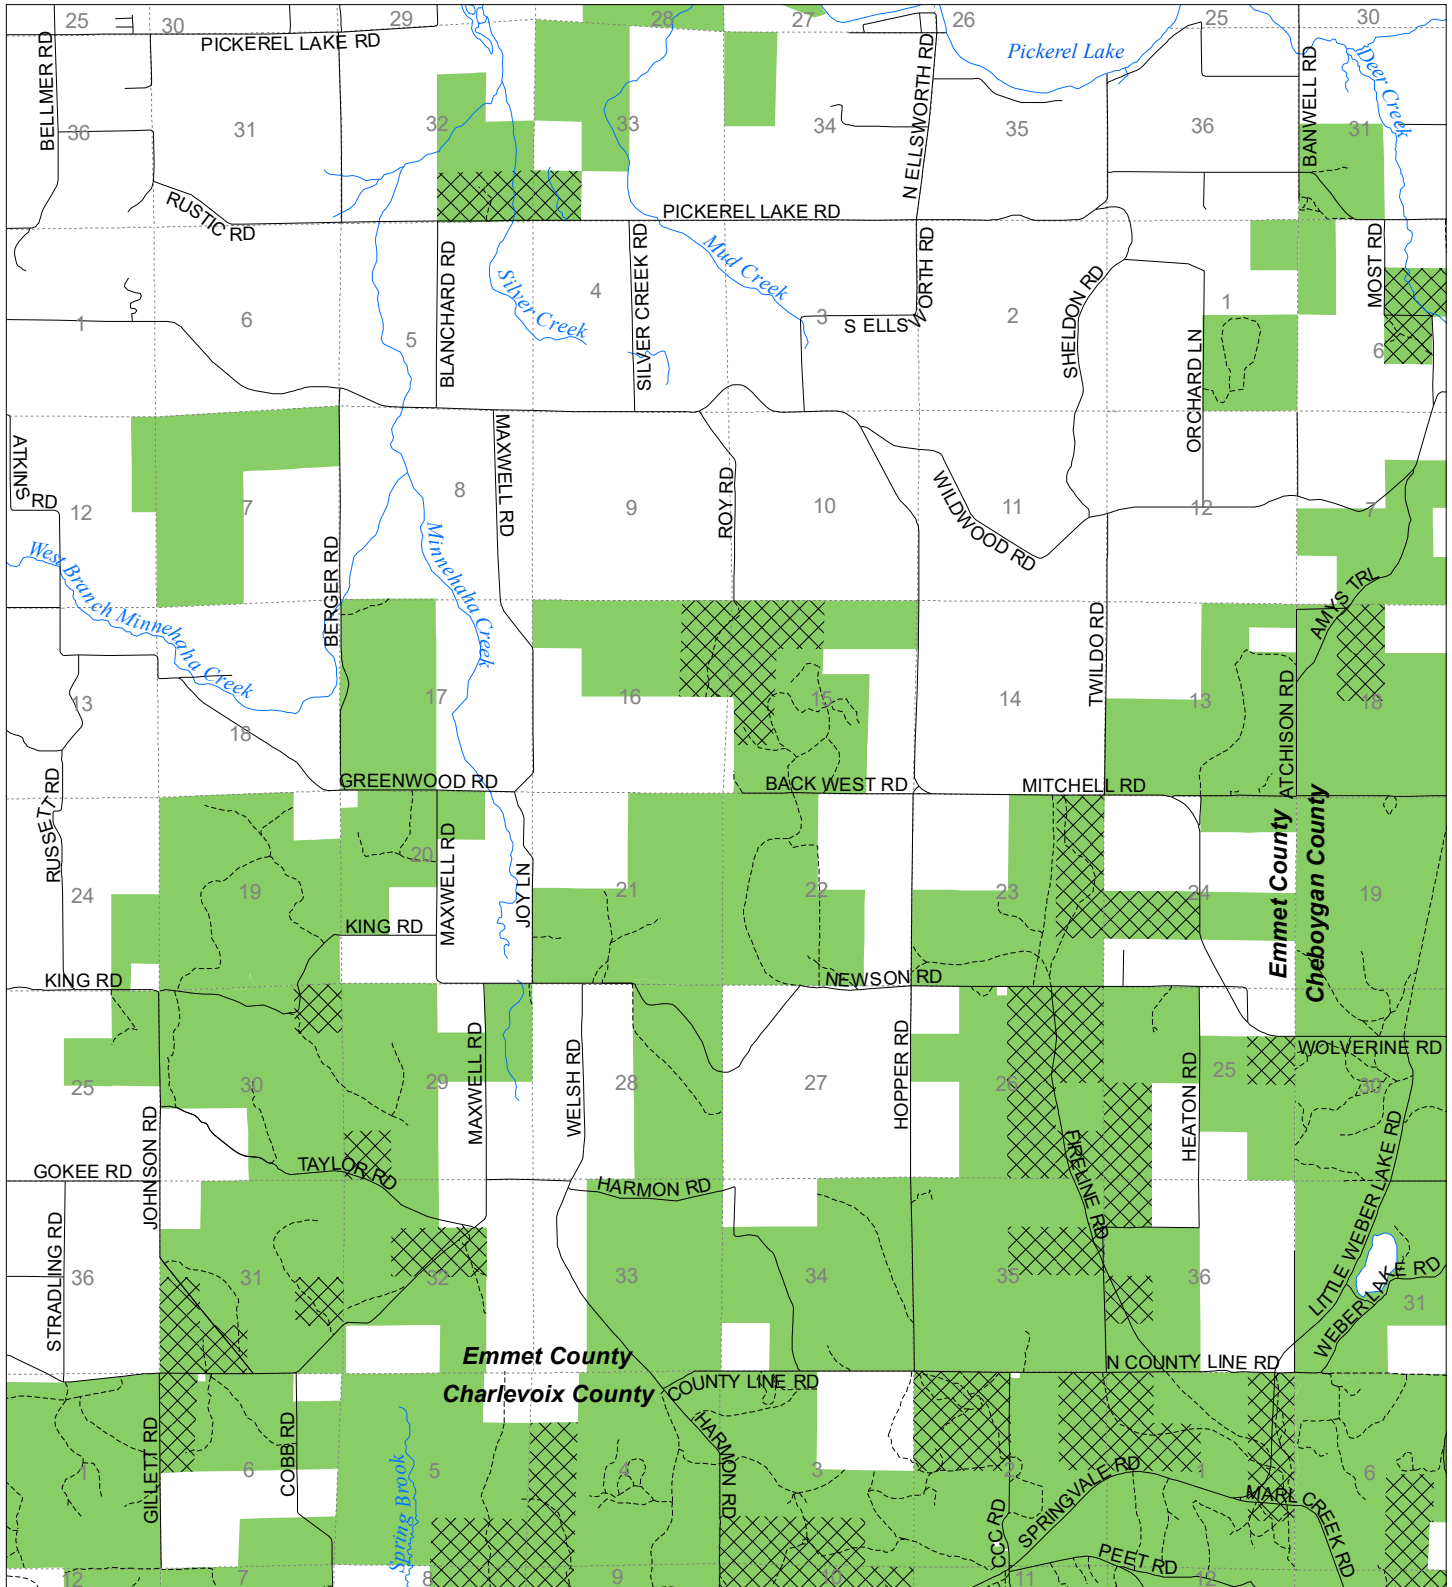

Fuelwood Collection Emmet County T34N,R04W

- State land open to fuelwood collection
- State land closed to fuelwood collection

Effective: April 1, 2020