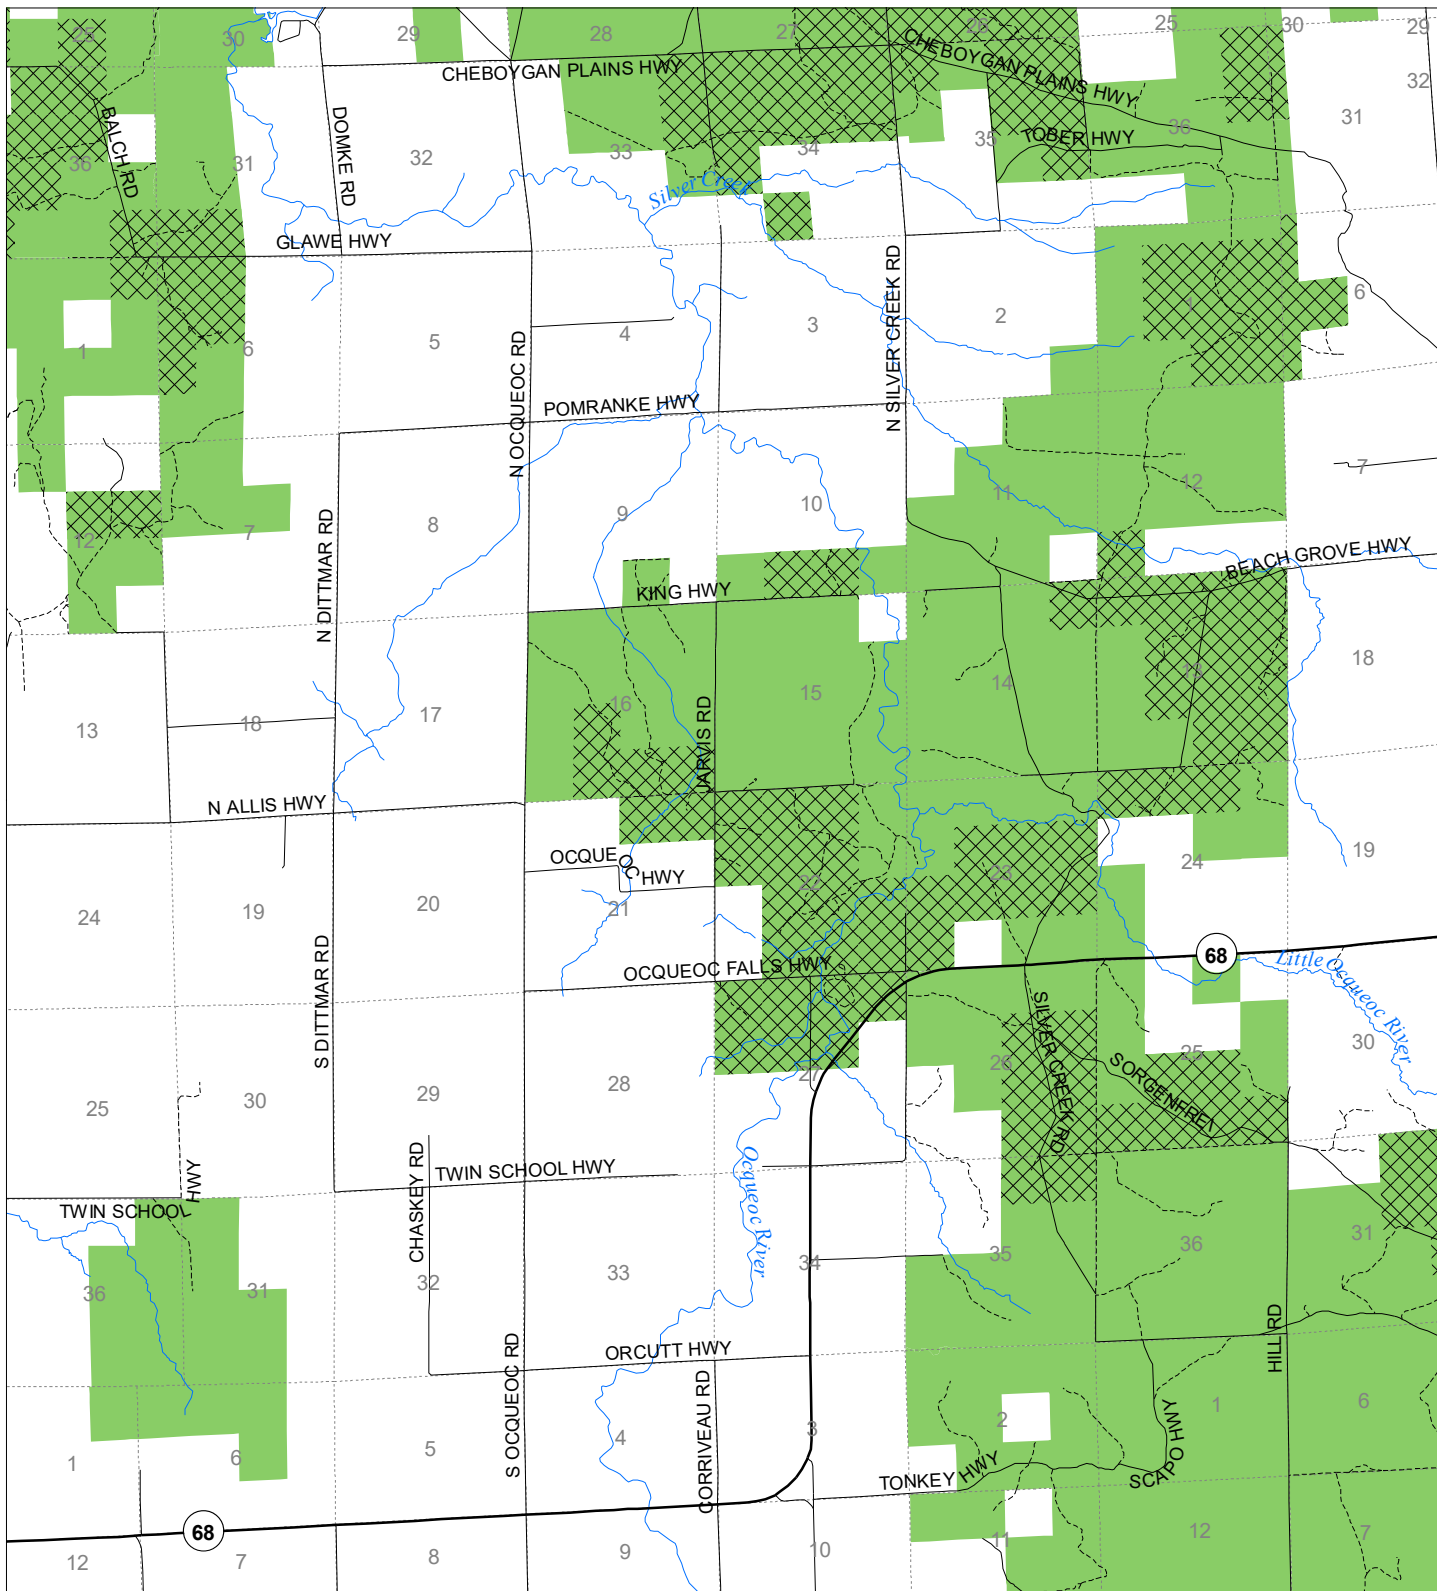

Fuelwood Collection Presque Isle County T35N,R03E

- State land open to fuelwood collection
- State land closed to fuelwood collection

Effective: April 1, 2020