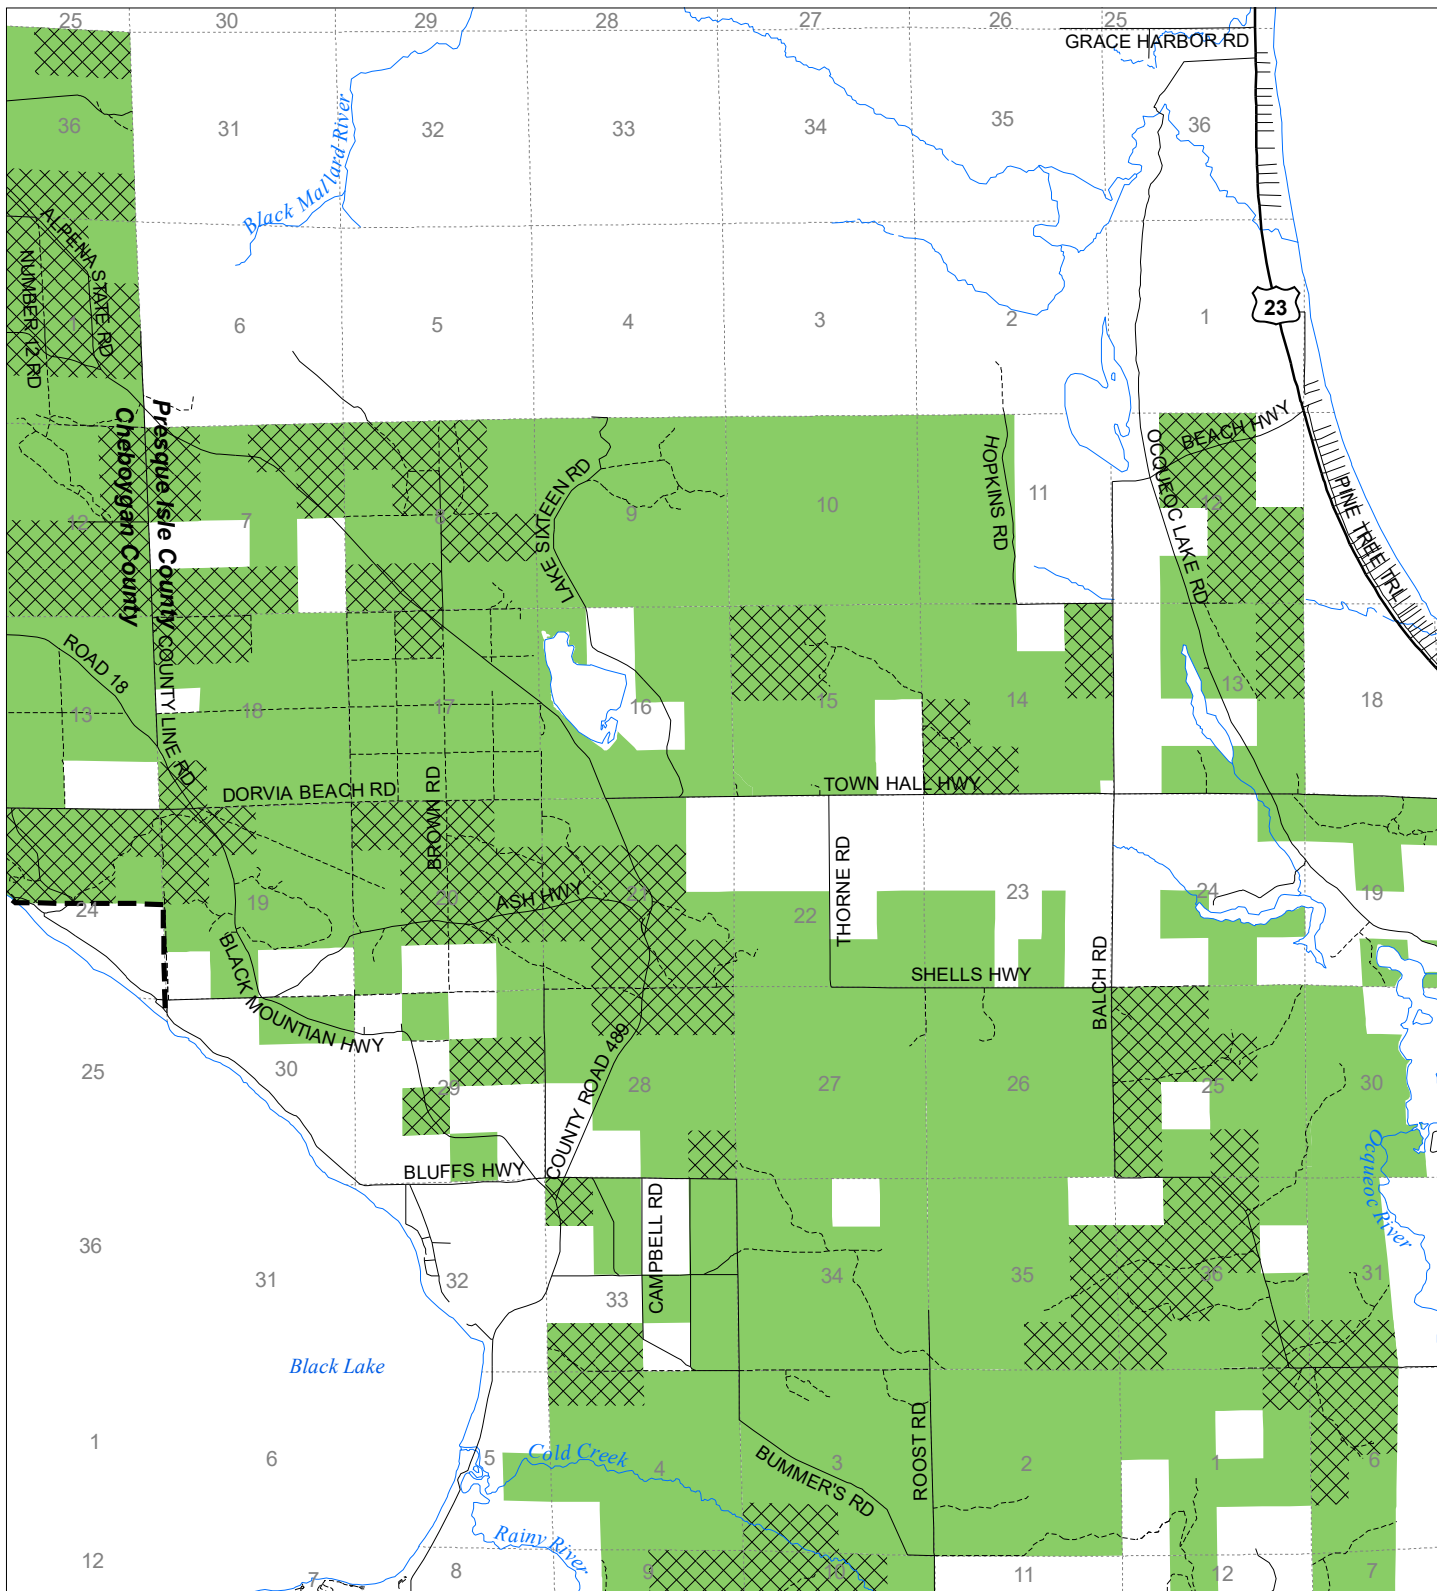

Fuelwood Collection Presque Isle County T36N,R02E

- State land open to fuelwood collection
- State land closed to fuelwood collection

Effective: April 1, 2020