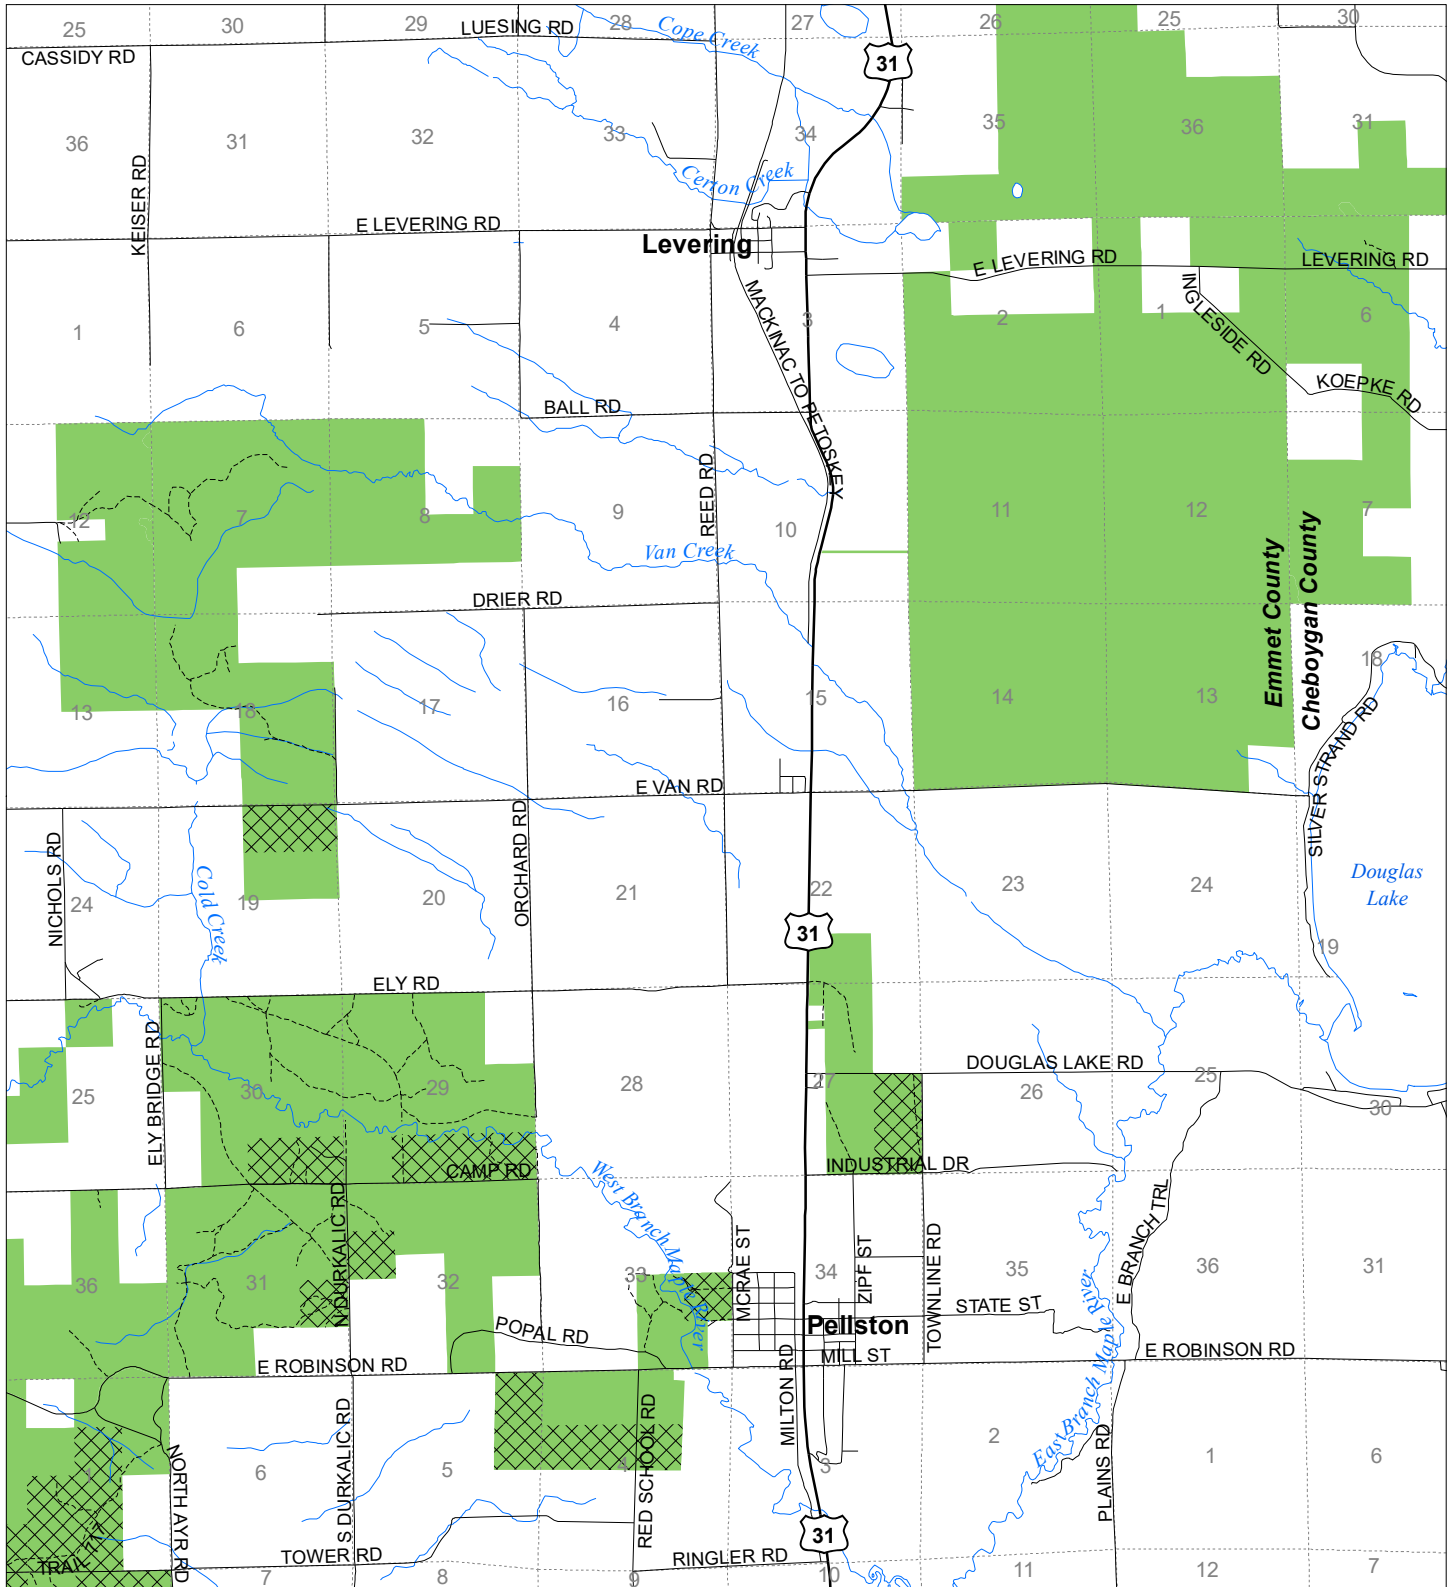

Fuelwood Collection Emmet County T37N,R04W

- State land open to fuelwood collection
- State land closed to fuelwood collection

Effective: April 1, 2020