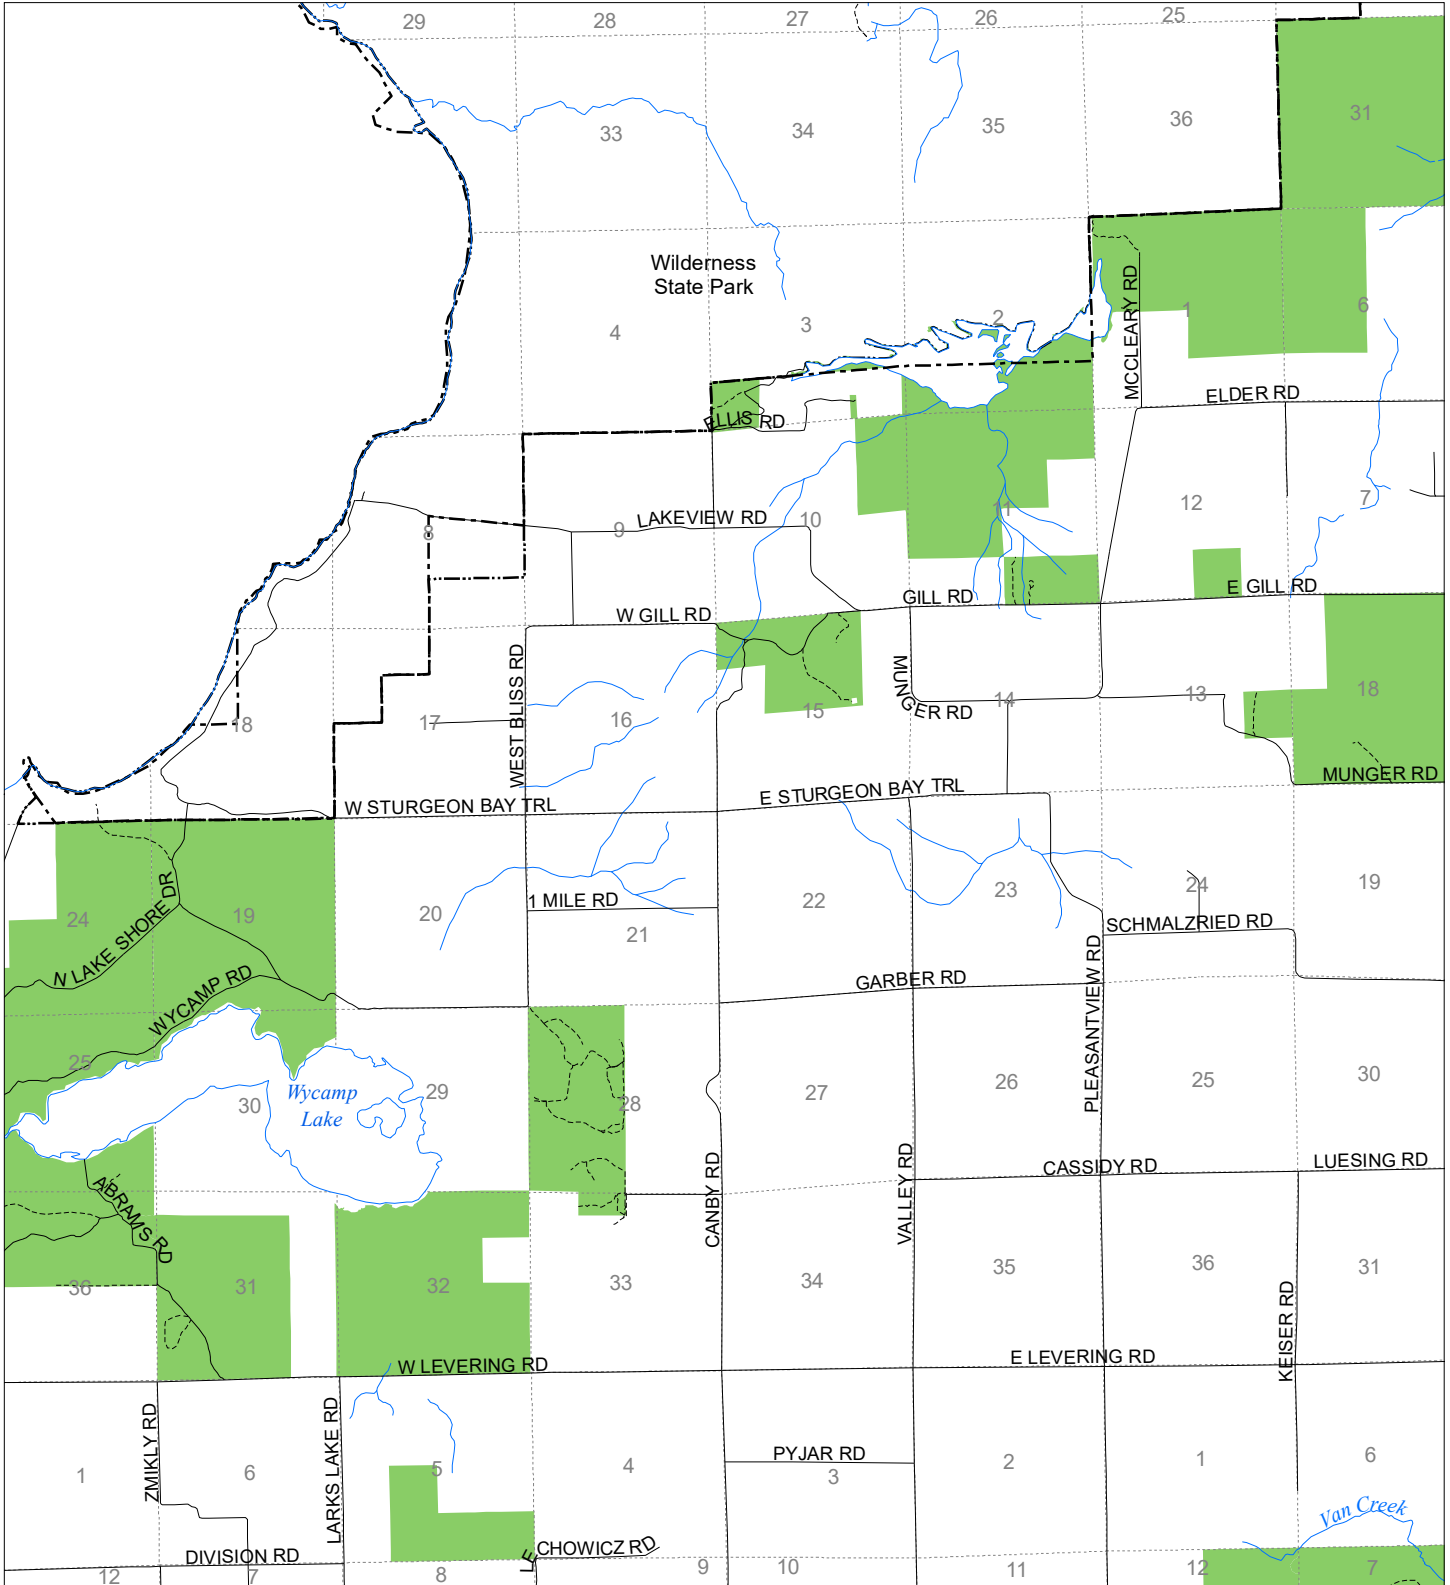

Fuelwood Collection  
 Emmet County  
**T38N,R05W**

- State land open to fuelwood collection
- State land closed to fuelwood collection

Effective: April 1, 2020