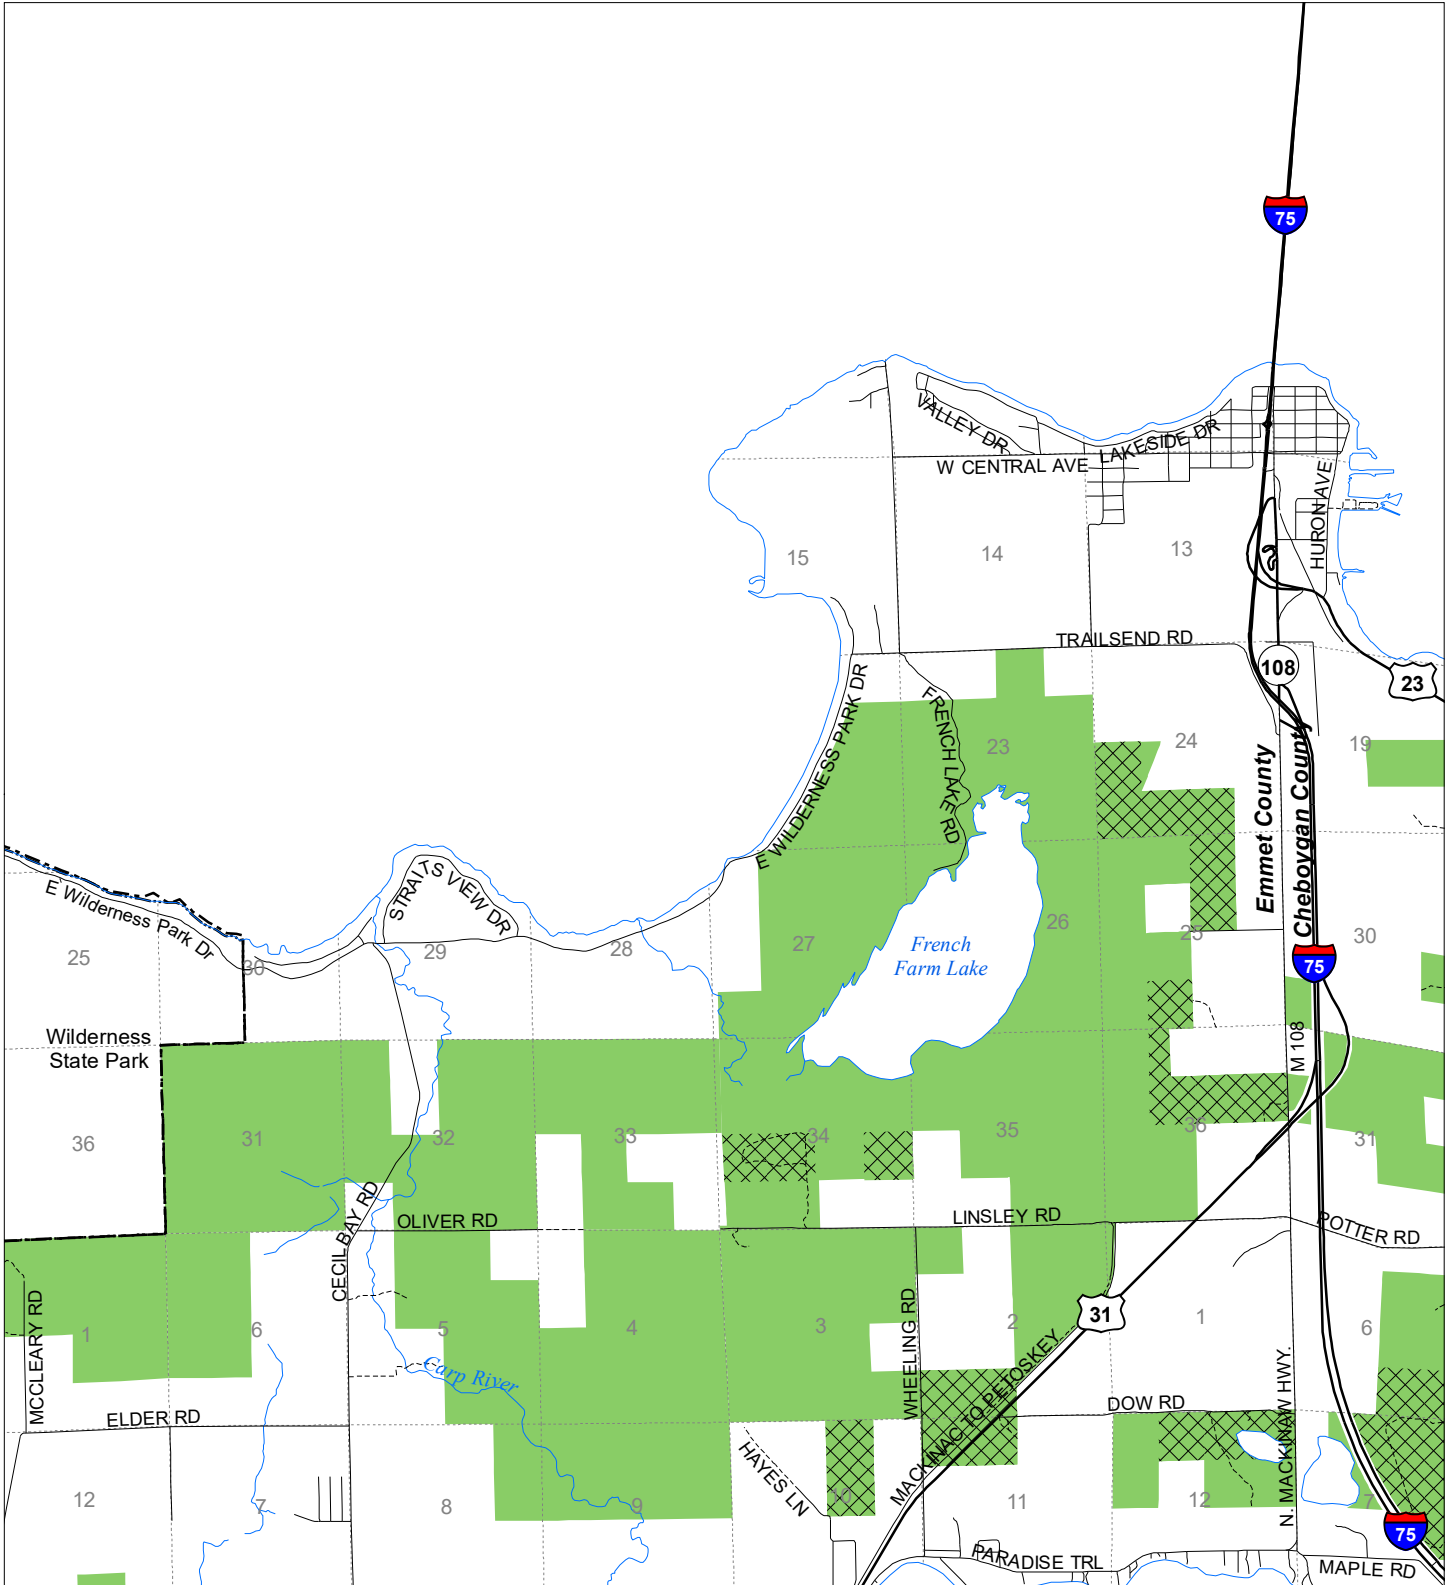

Fuelwood Collection
 Emmet County
T39N,R04W

- State land open to fuelwood collection
- State land closed to fuelwood collection

Effective: April 1, 2020