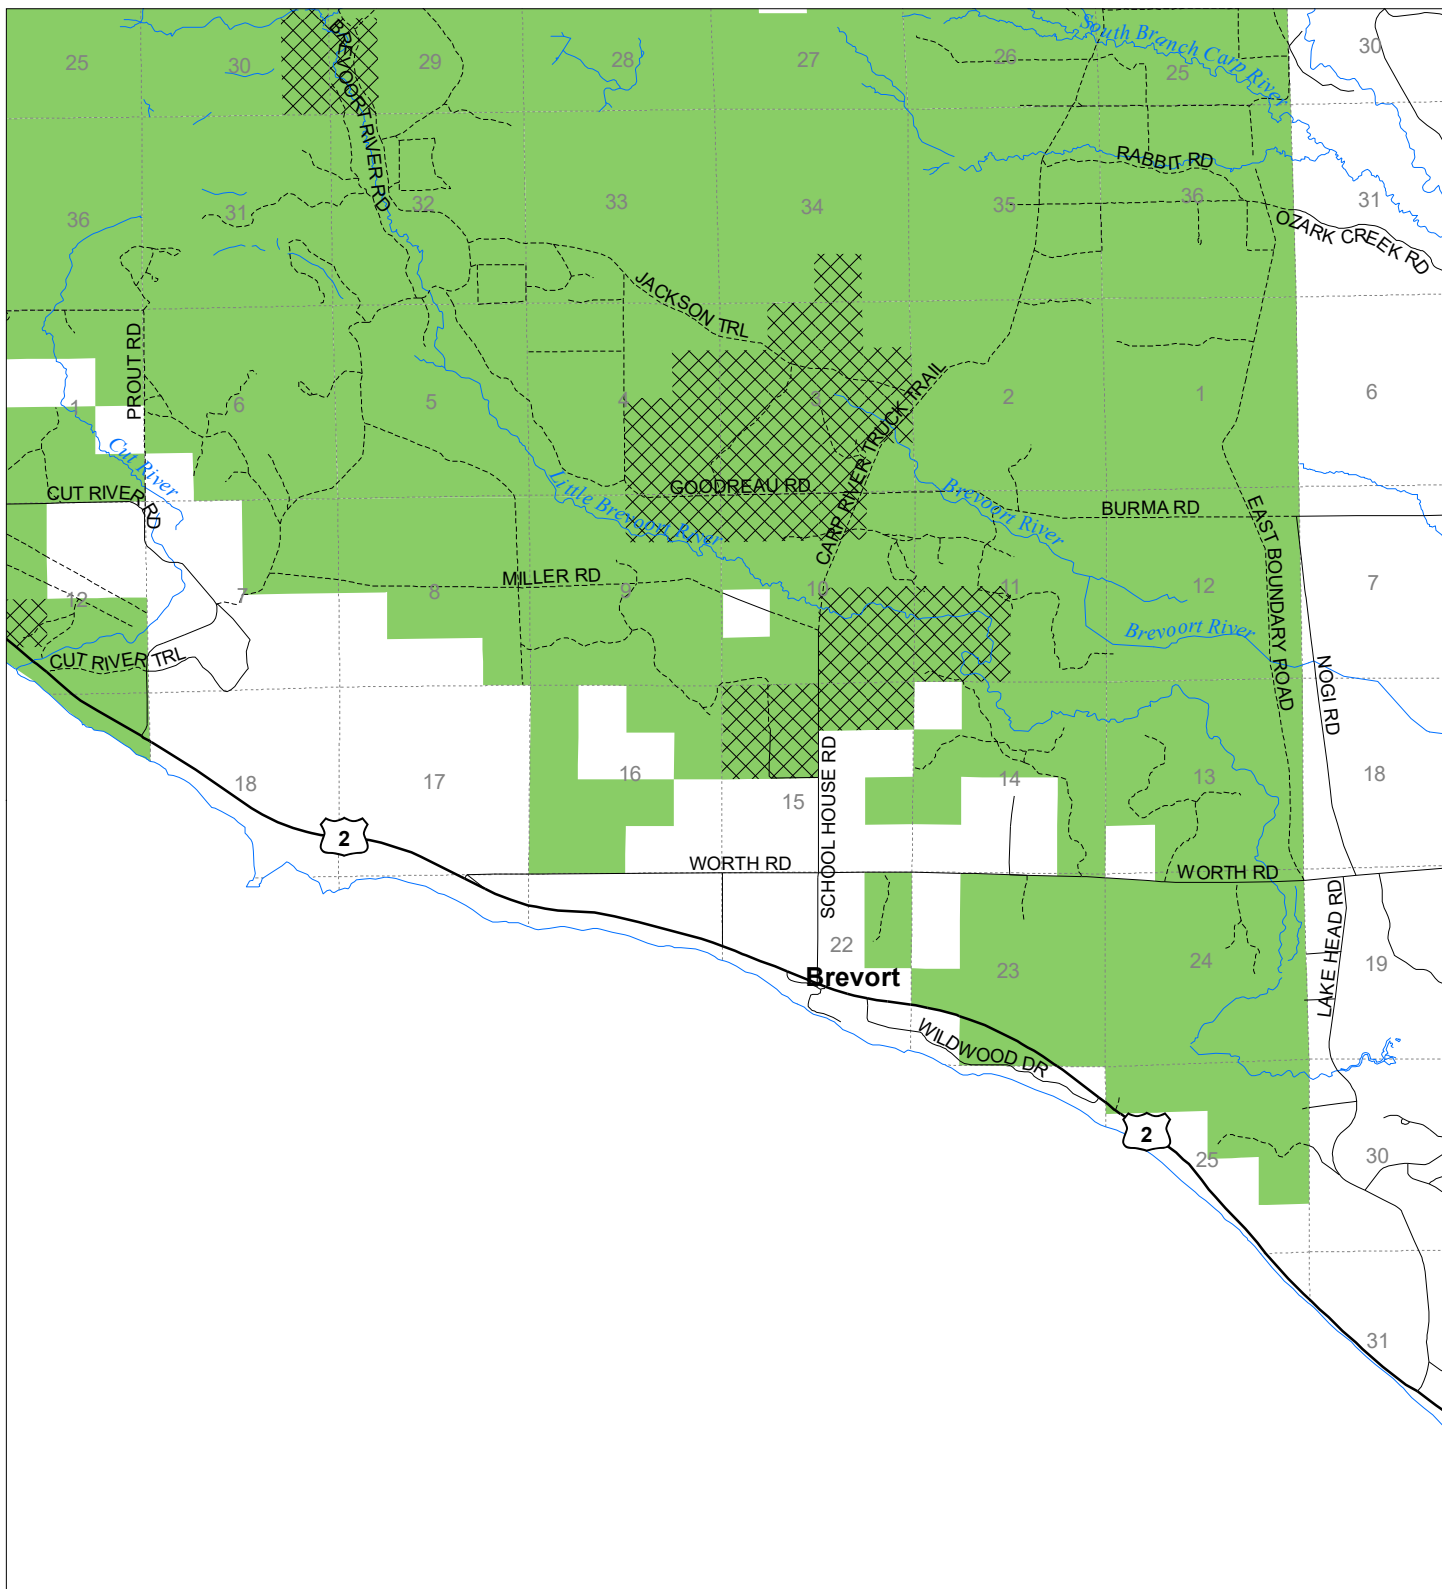

Fuelwood Collection
Mackinac County
T42N,R06W

- State land open to fuelwood collection
- State land closed to fuelwood collection

Effective: April 1, 2020