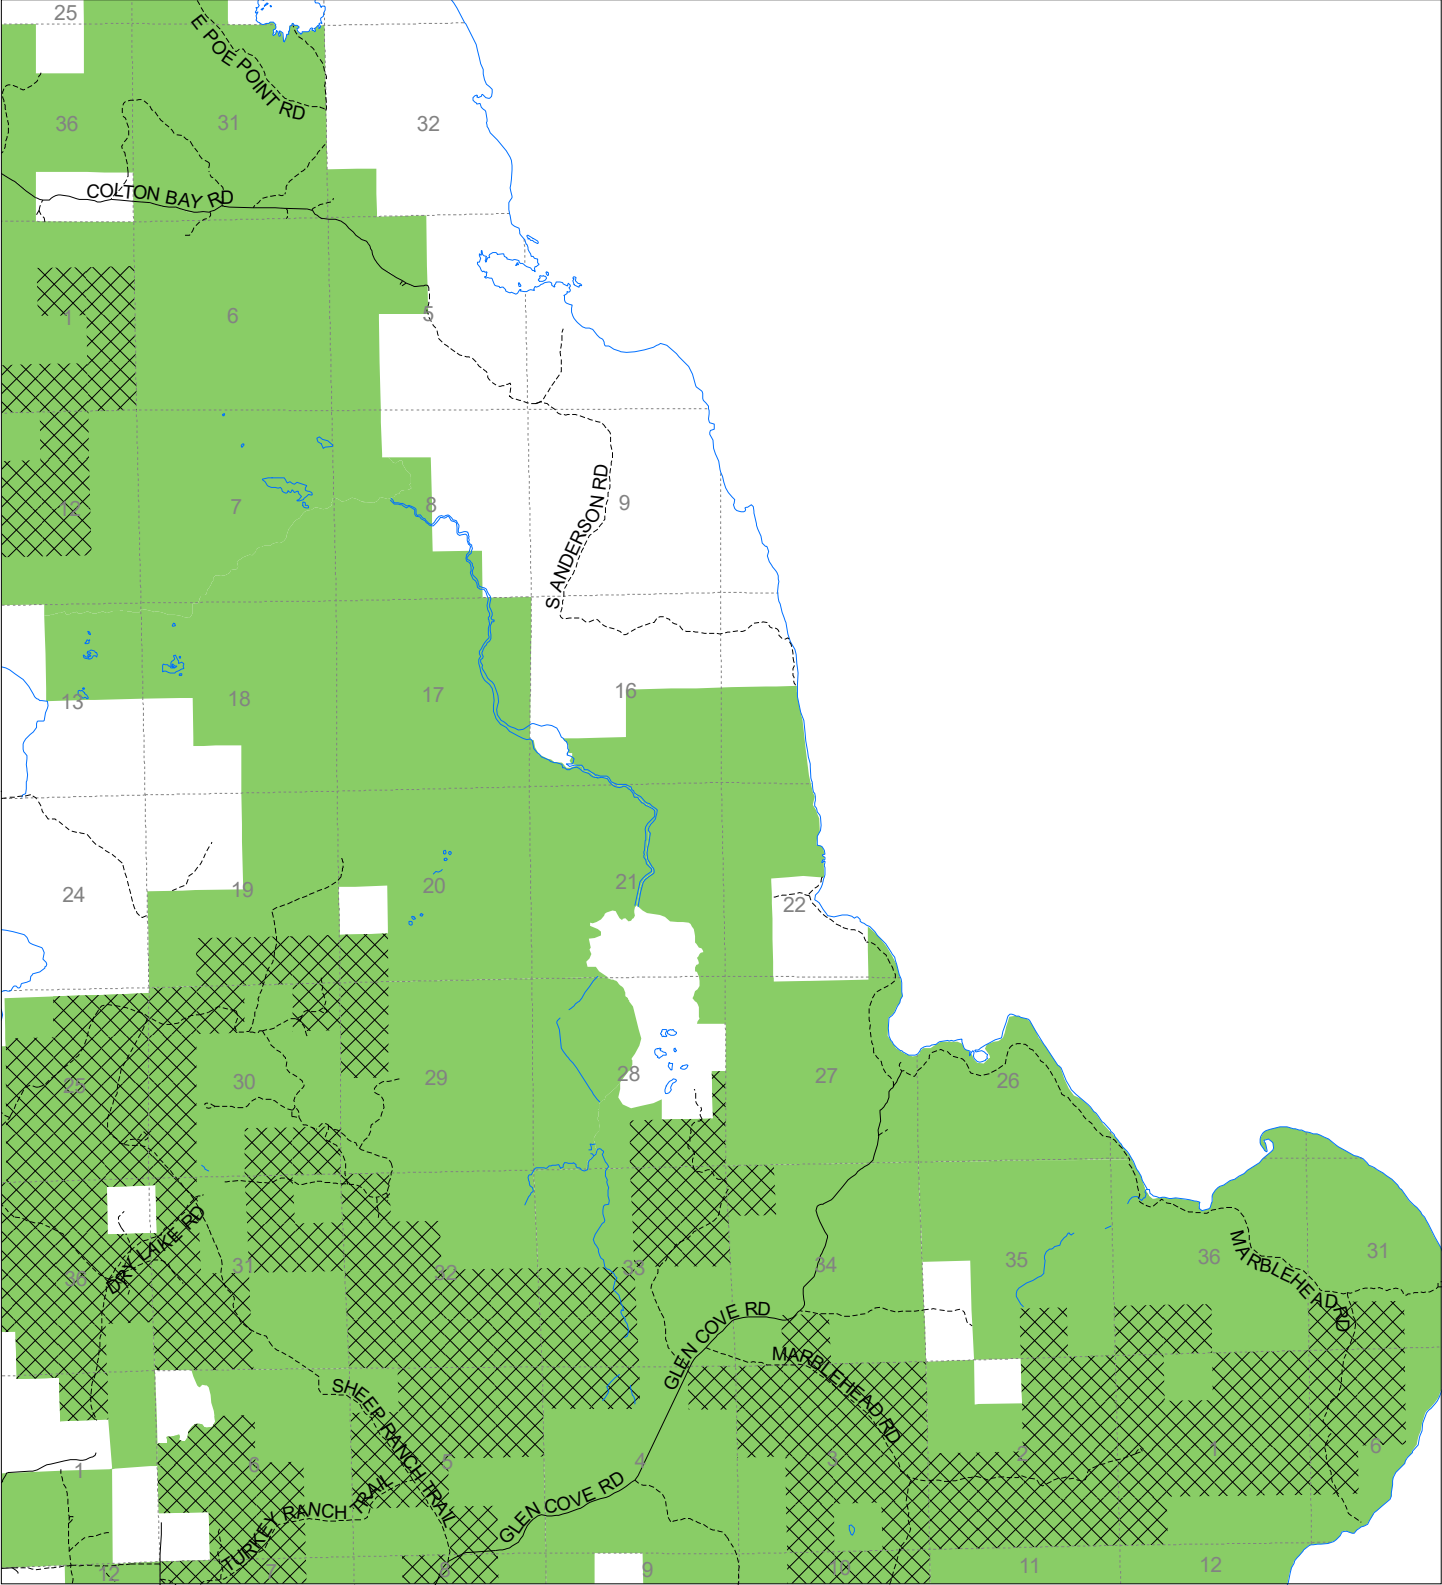

Fuelwood Collection
Chippewa County
T42N,R07E

- State land open to fuelwood collection
- State land closed to fuelwood collection

Effective: April 1, 2020