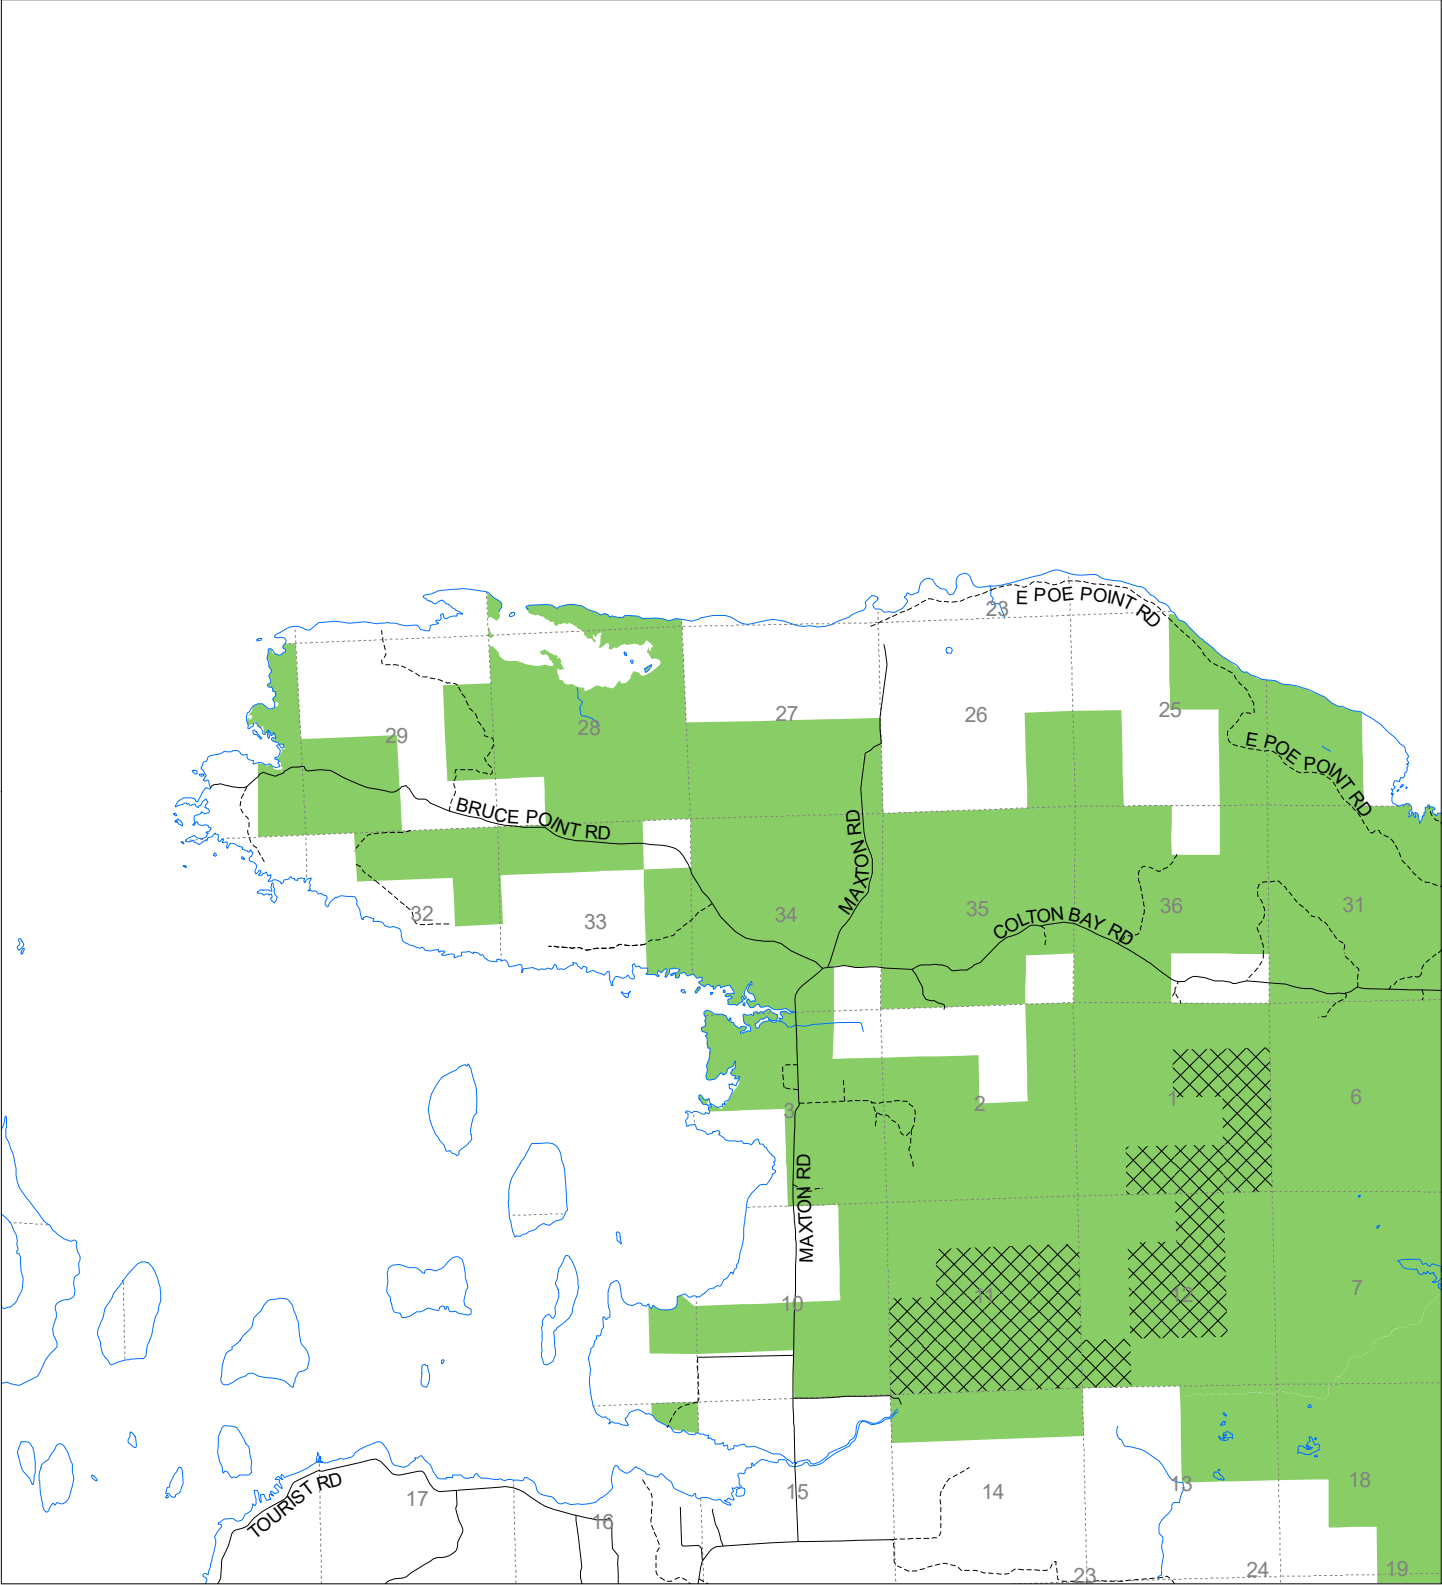

Fuelwood Collection  
Chippewa County  
**T43N,R06E**

- State land open to fuelwood collection
- State land closed to fuelwood collection

Effective: April 1, 2020

Date: 03/22/2020