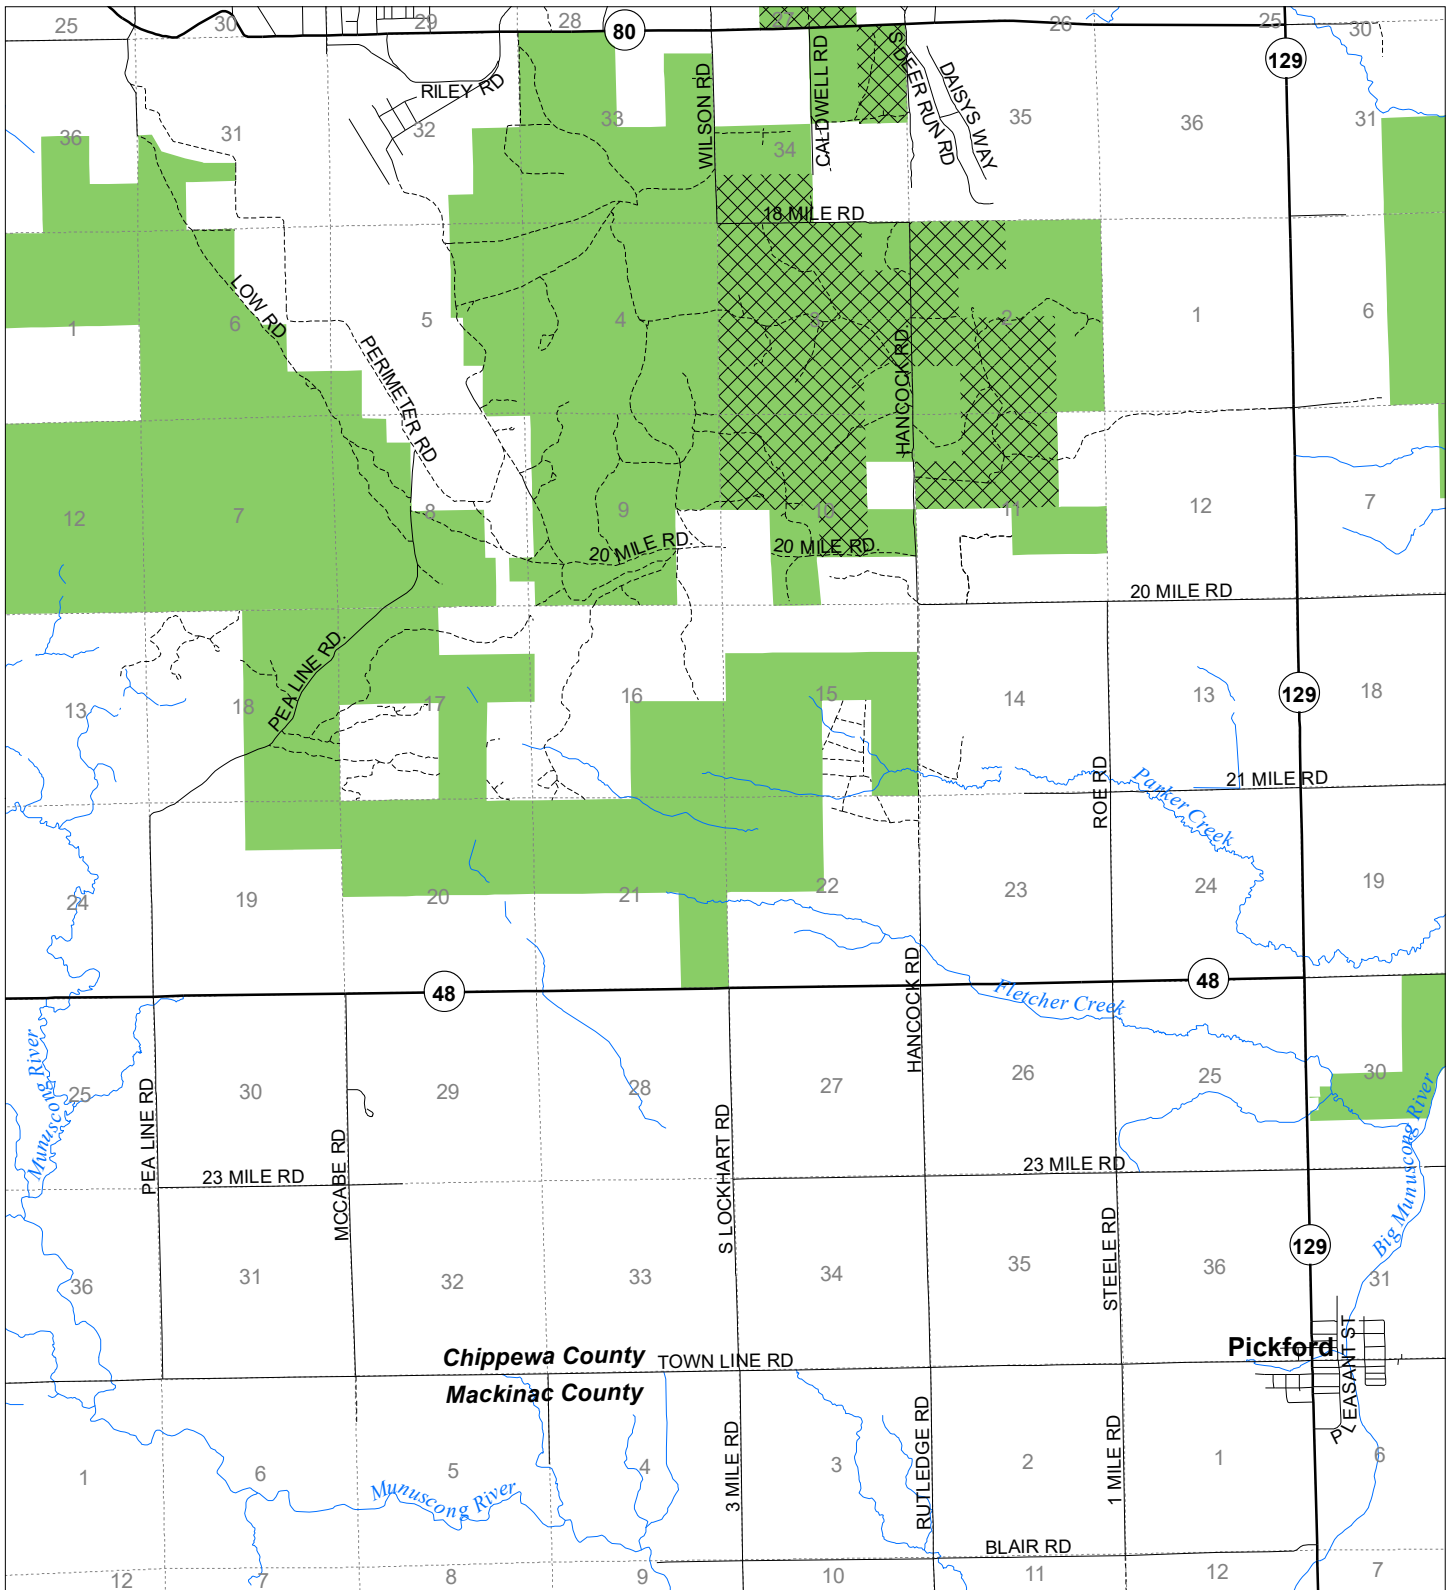

Fuelwood Collection
Chippewa County
T44N,R01W

- State land open to fuelwood collection
- State land closed to fuelwood collection

Effective: April 1, 2020

Date: 03/22/2020