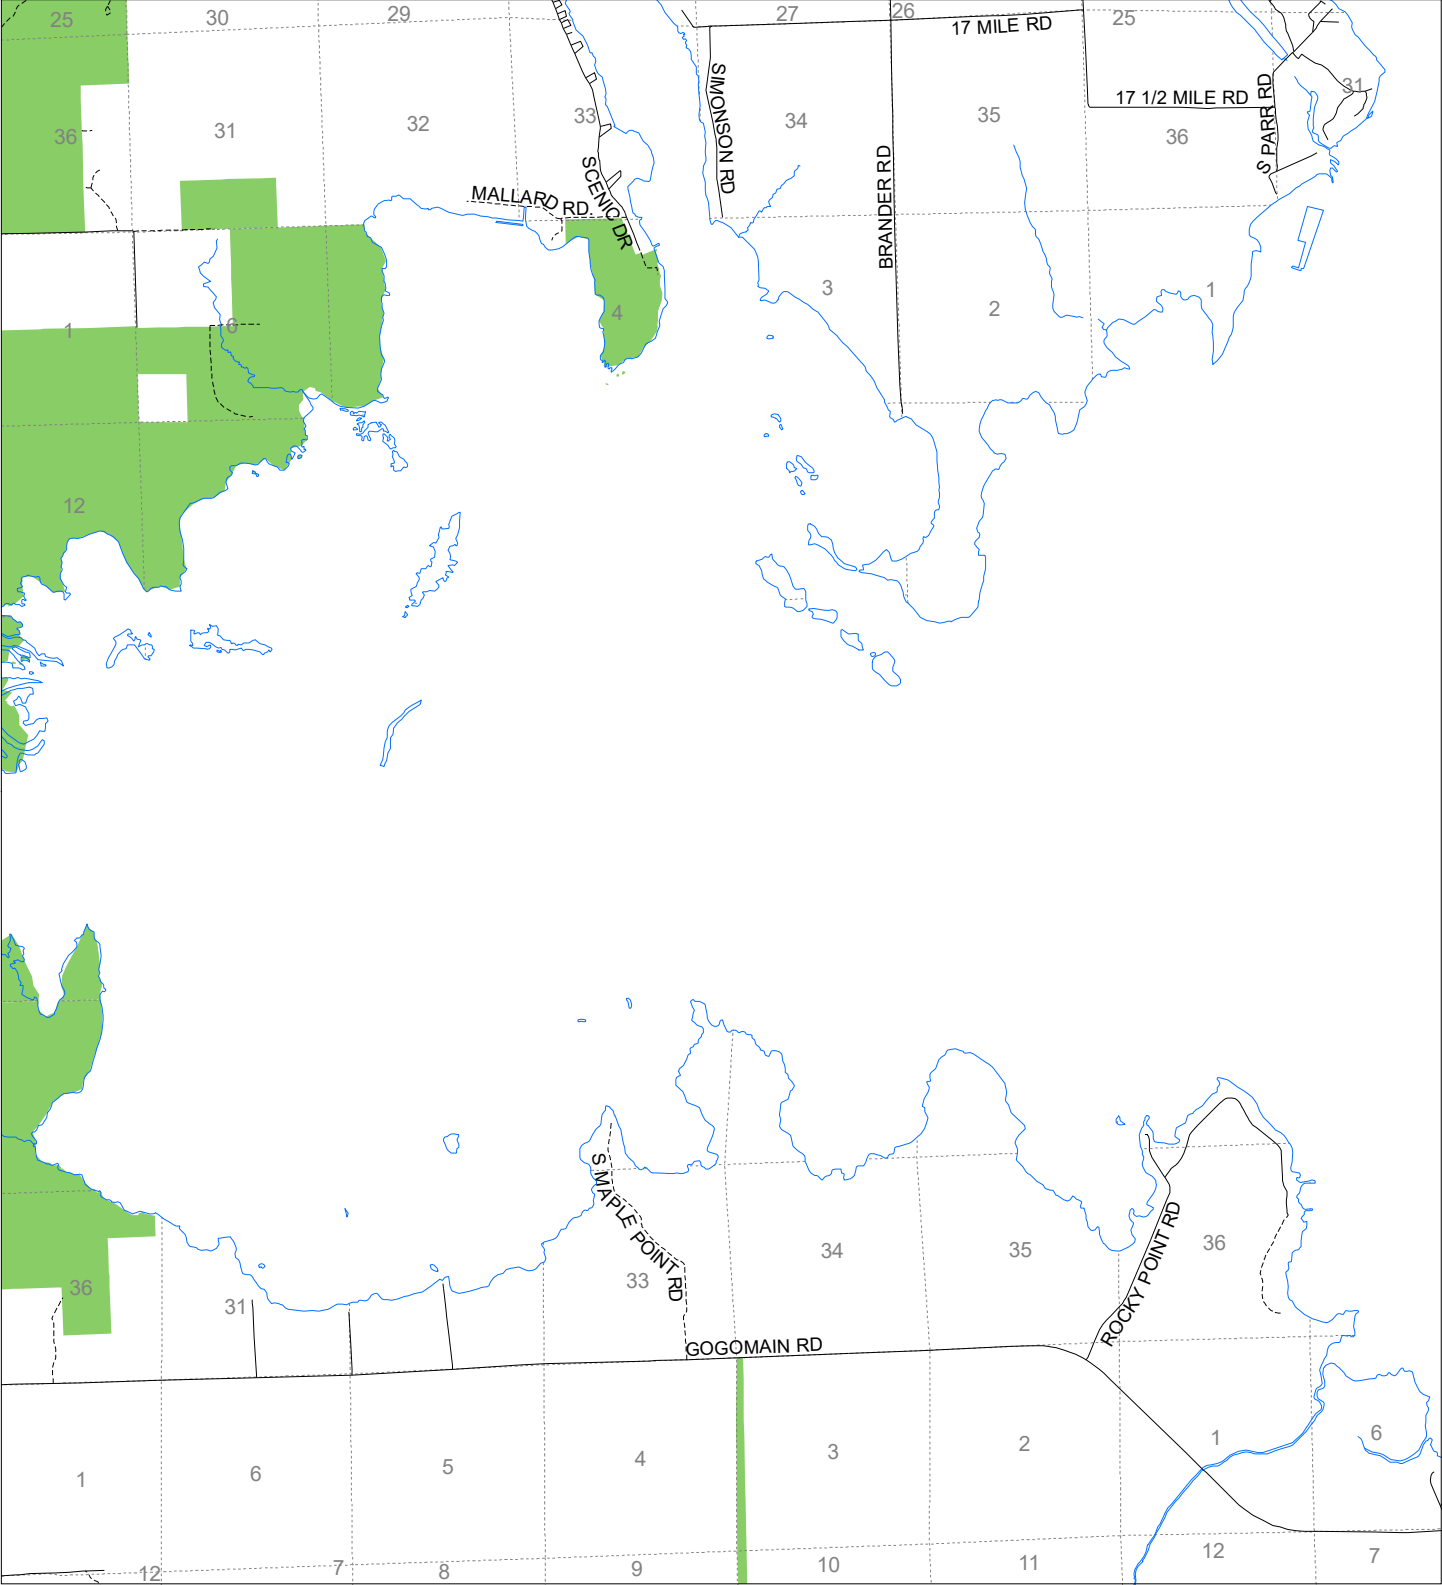

Fuelwood Collection  
Chippewa County  
**T44N,R02E**

-  State land open to fuelwood collection
-  State land closed to fuelwood collection

Effective: April 1, 2020