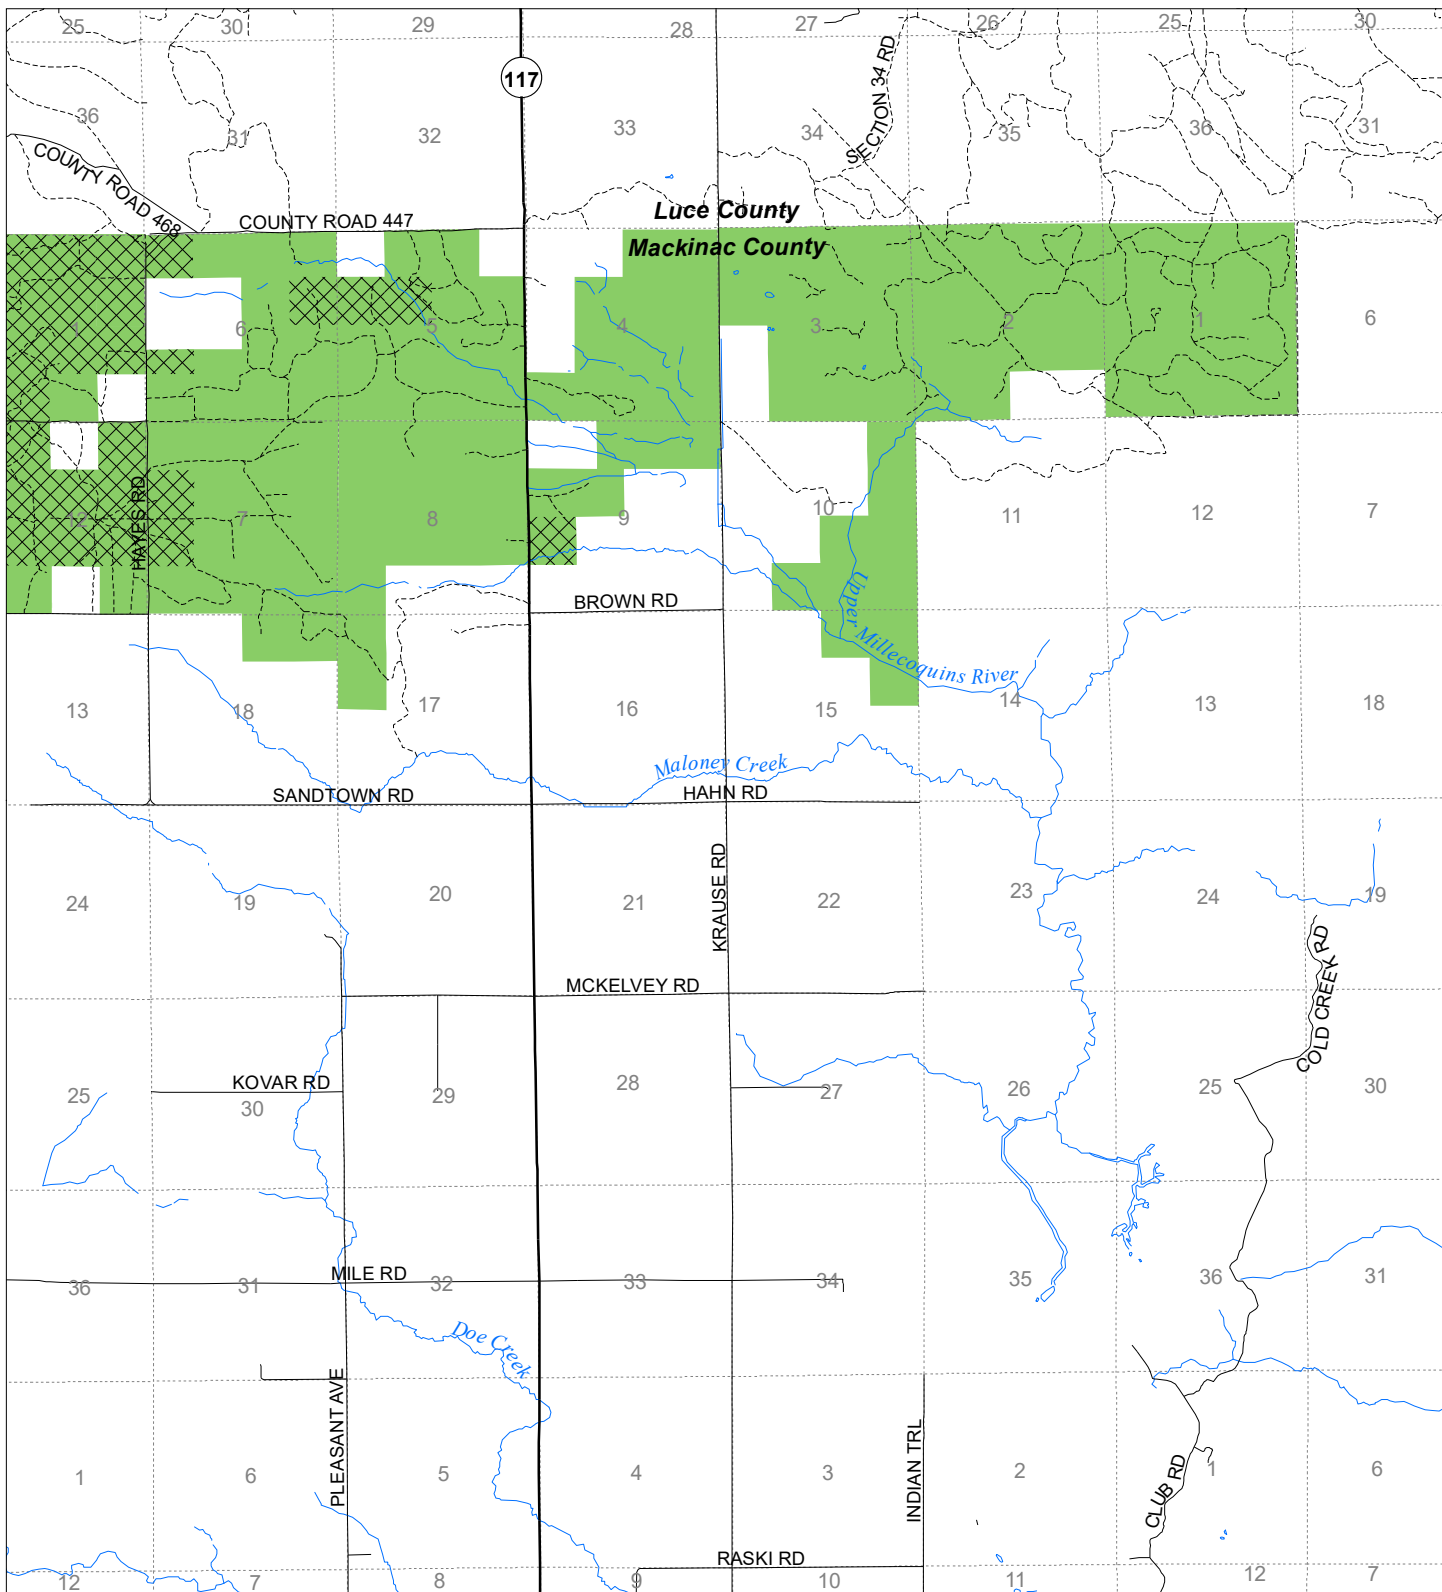

Fuelwood Collection Mackinac County T44N,R10W

- State land open to fuelwood collection
- State land closed to fuelwood collection

Effective: April 1, 2020