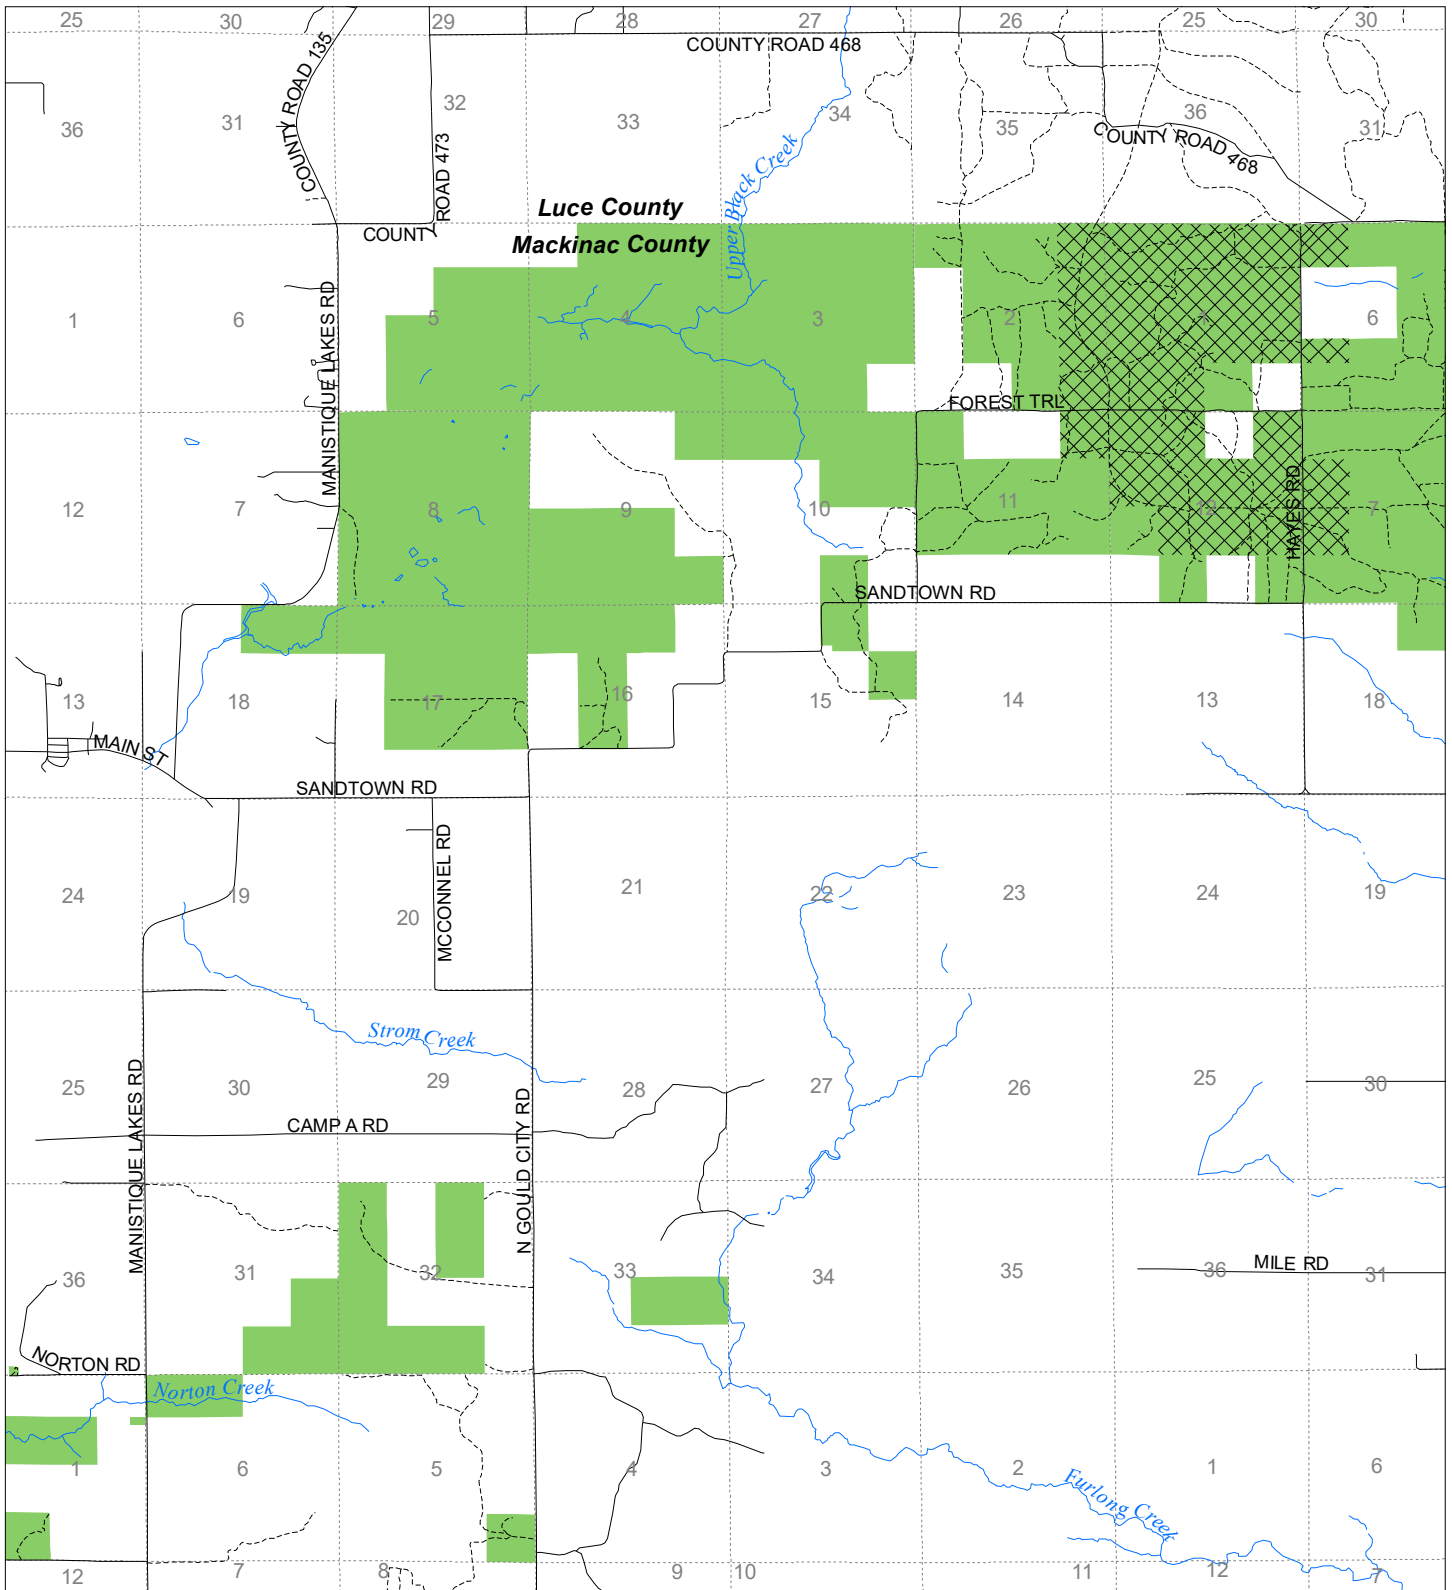

Fuelwood Collection
 Mackinac County
T44N,R11W

- State land open to fuelwood collection
- State land closed to fuelwood collection

Effective: April 1, 2020